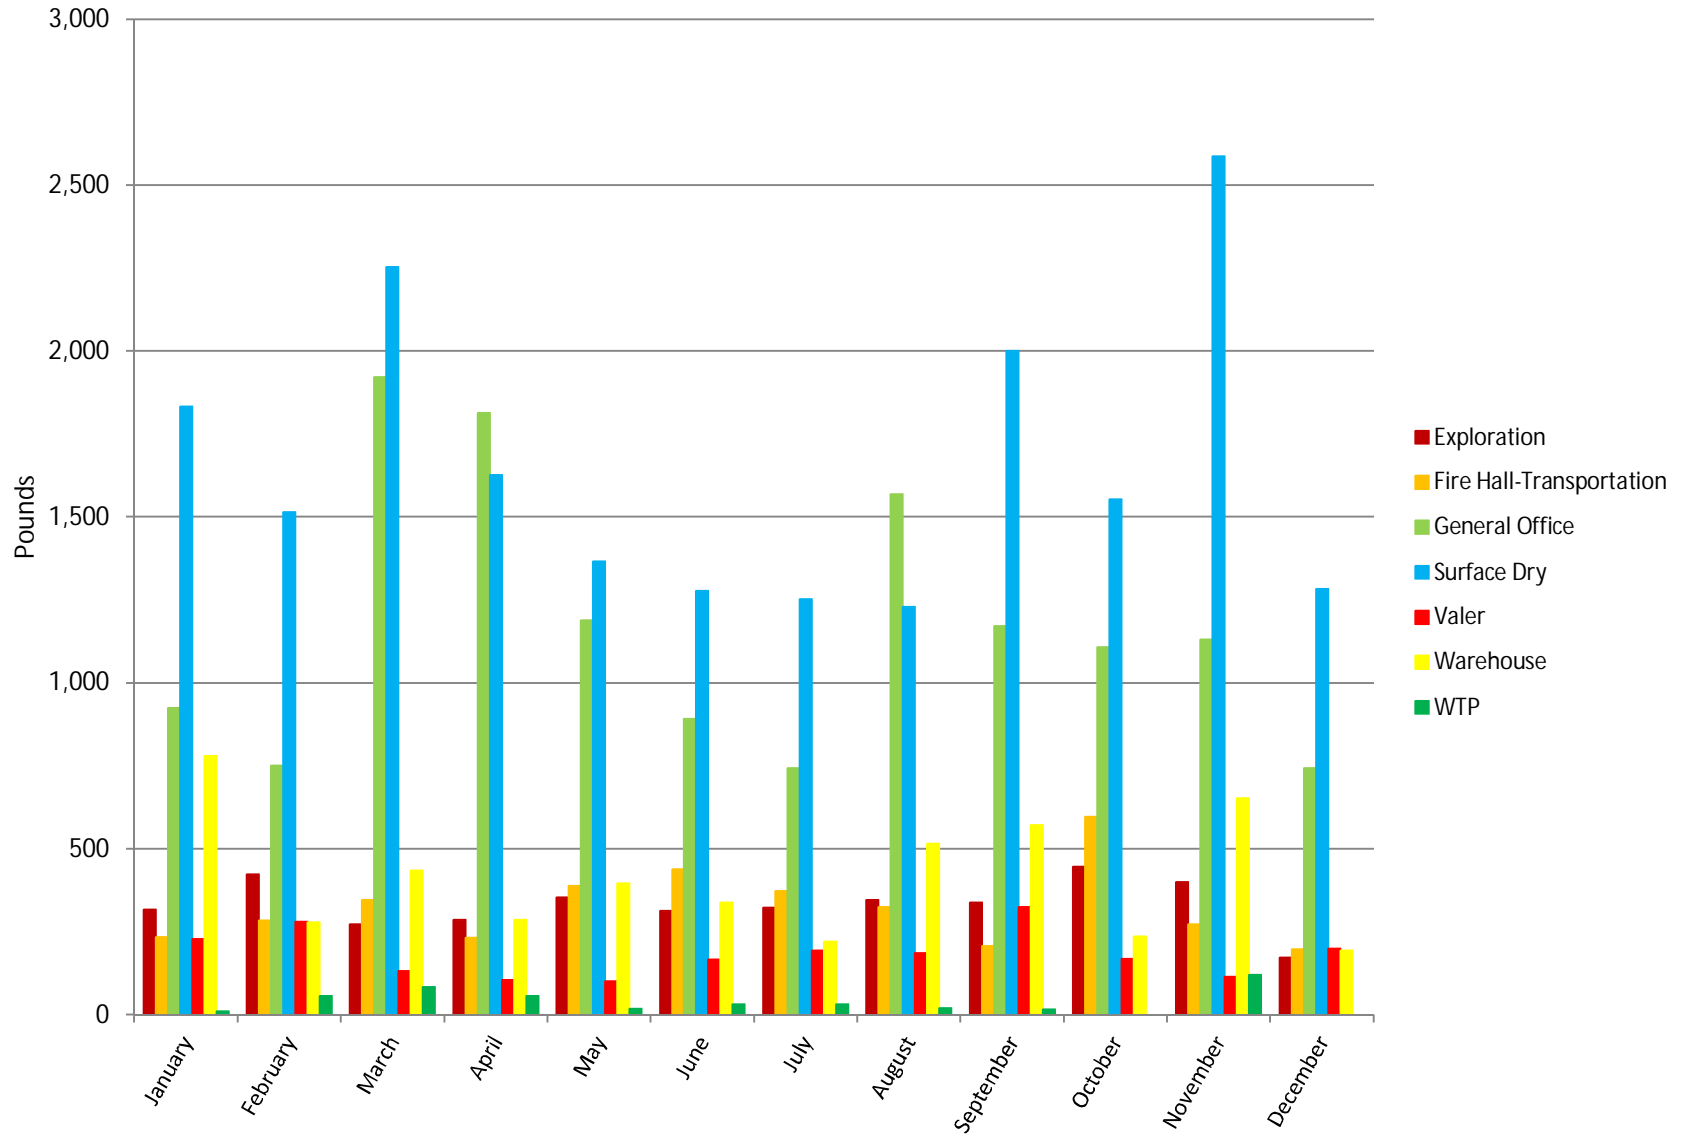

2016 Non-Operating Plants General Waste Generation