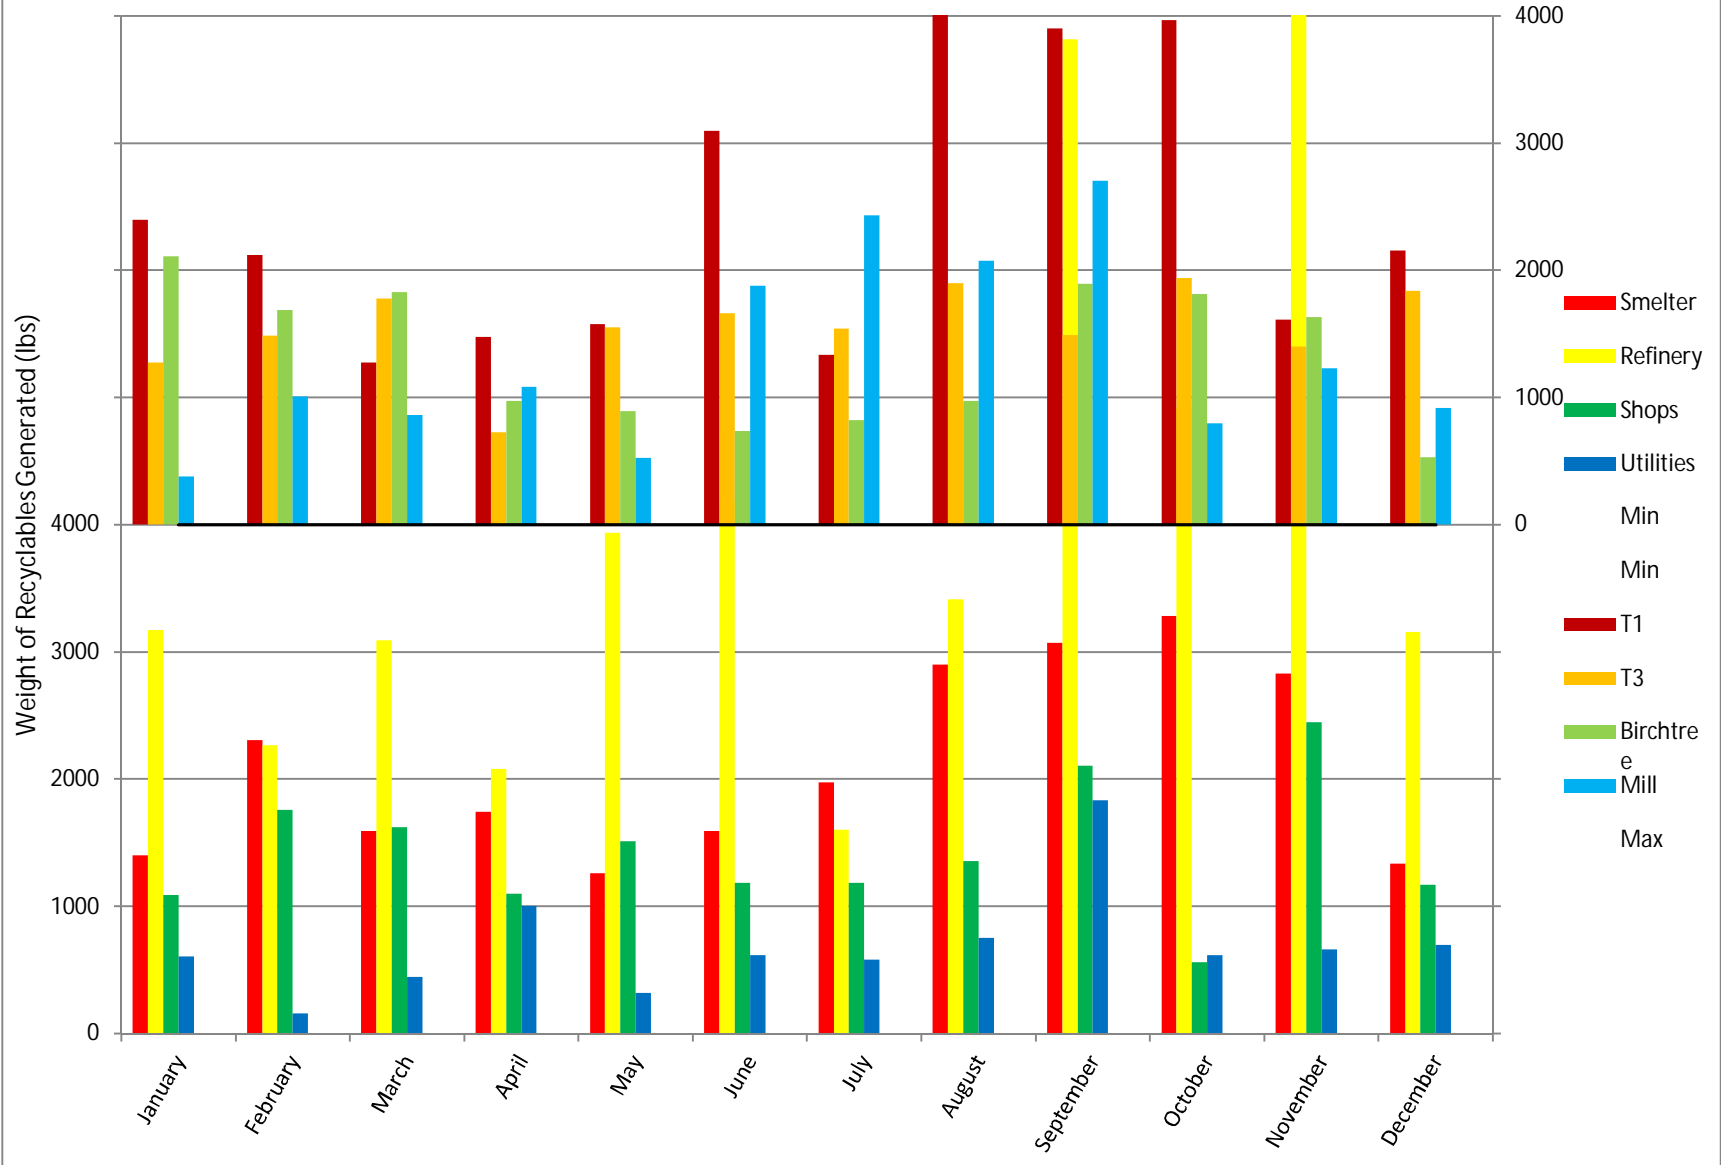

2016 Manitoba Operations Proper Segregation

2016 Manitoba Operations General Waste vs. All Other Waste Types

2016 Manitoba Operations Bin Quantities

2016 Operating Plants General Waste Generation

2016 Operating Plants Proper Segregation

2016 Non-Operating Plants General Waste Generation

2016 Operating Plants Recyclables Generation

2016 Non-Operating Plants Recyclables Generation

2016 Manitoba Operations Generation by Plant