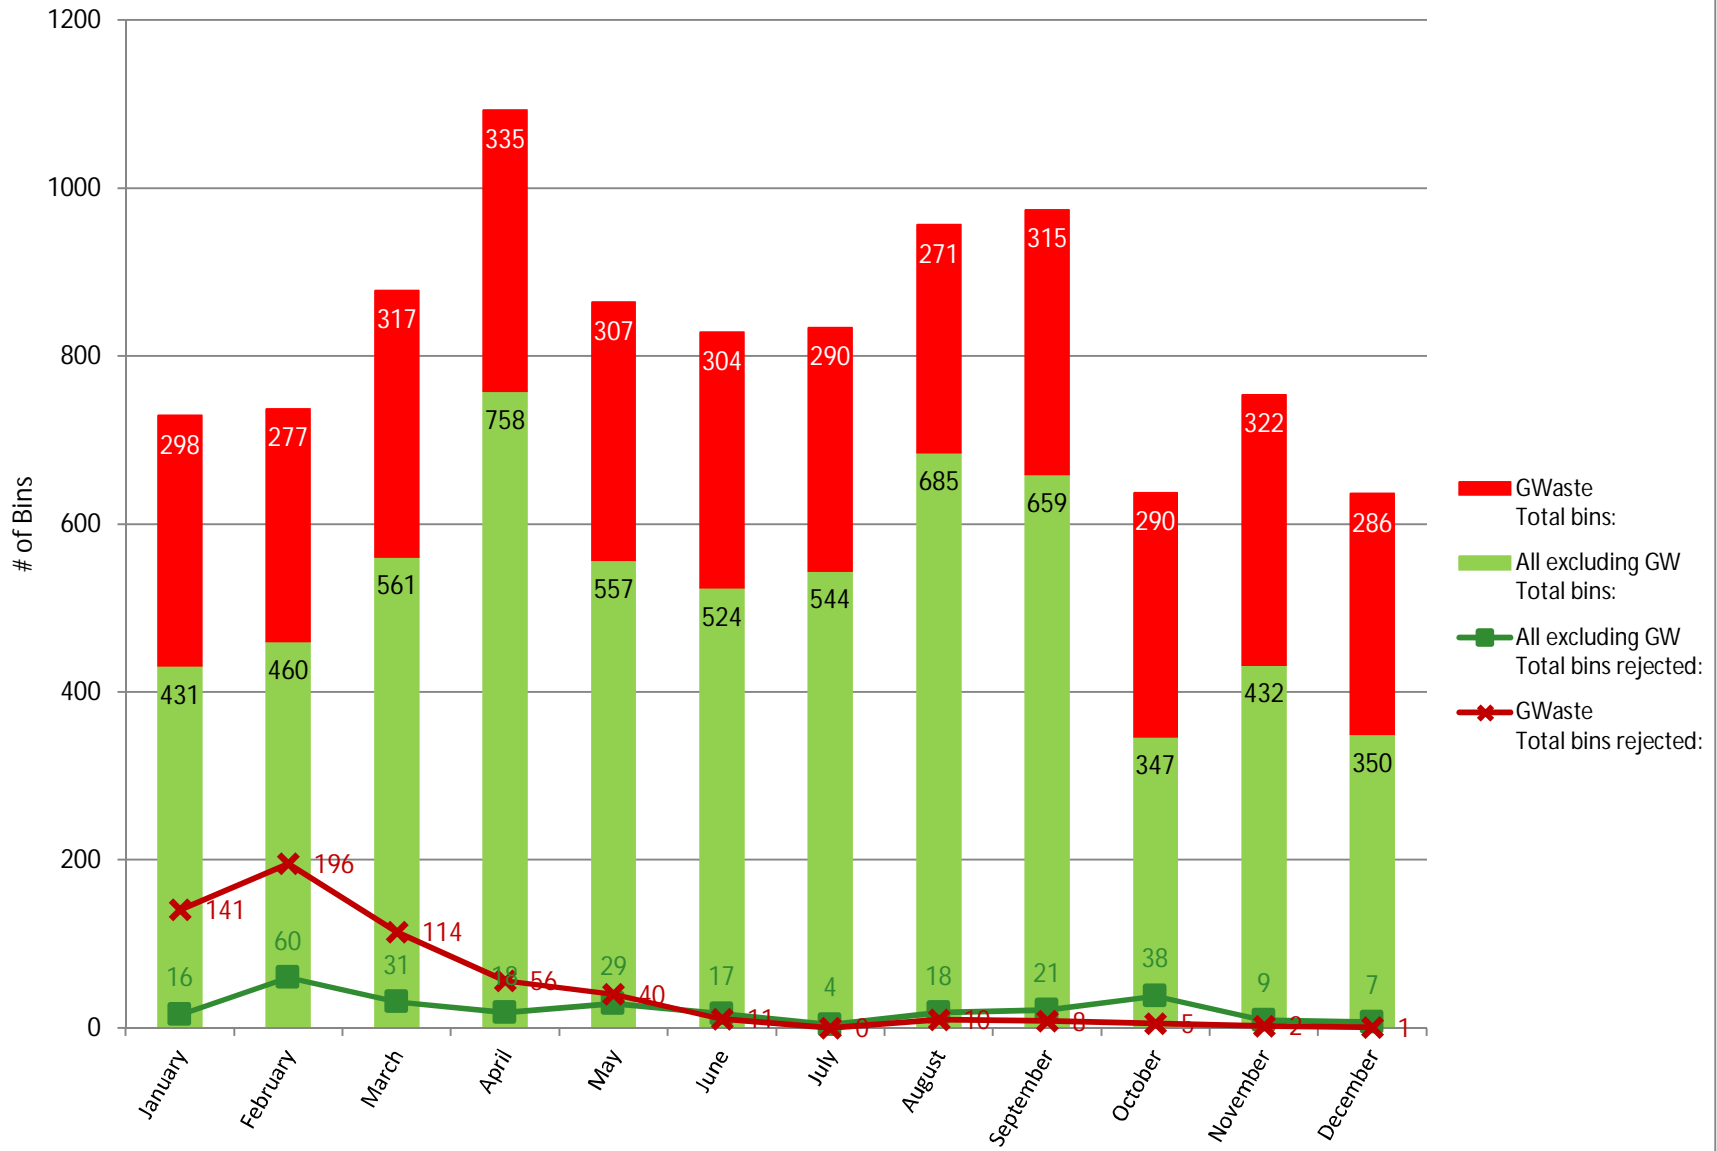

2016 Manitoba Operations Proper Segregation

2016 Manitoba Operations General Waste vs. All Other Waste Types

2016 Manitoba Operations Bin Quantities

2016 Operating Plants General Waste Generation

2016 Operating Plants Proper Segregation

2016 Non-Operating Plants General Waste Generation

2016 Operating Plants Recyclables Generation

2016 Non-Operating Plants Recyclables Generation

2016 Manitoba Operations Generation by Plant