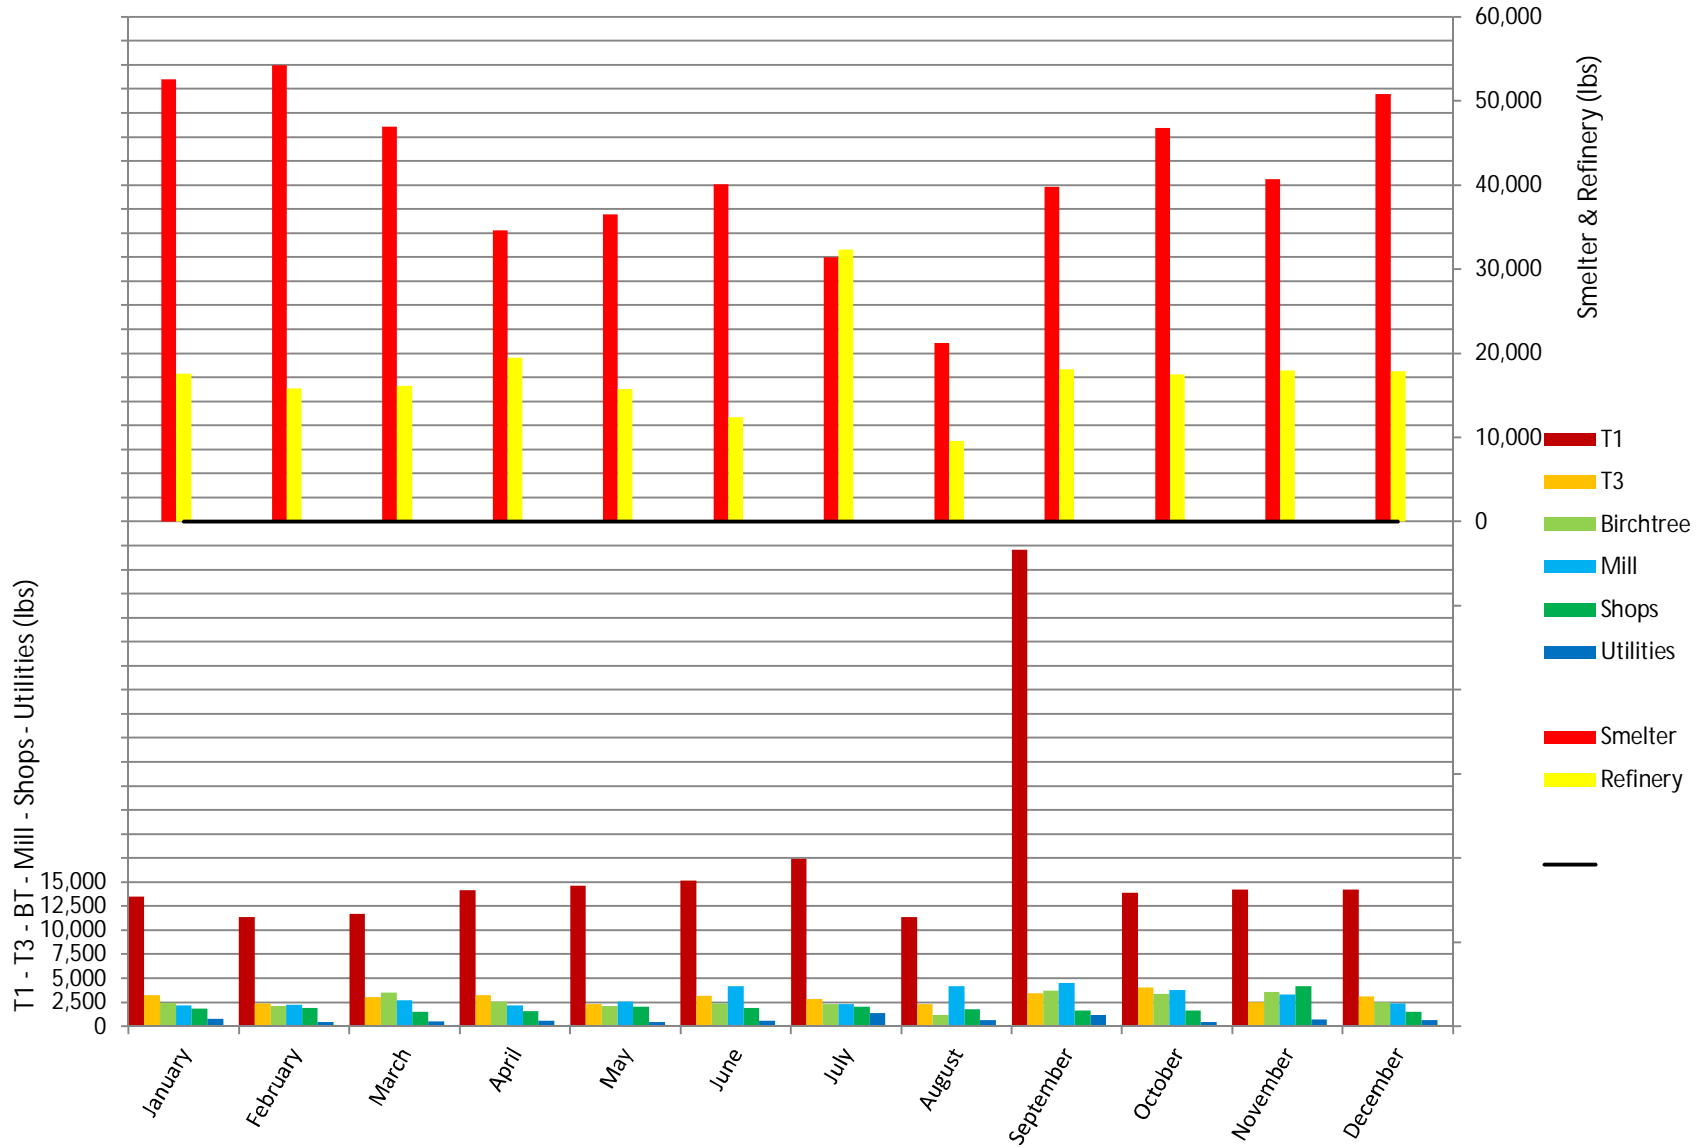

2016 Manitoba Operations Proper Segregation

2016 Manitoba Operations General Waste vs. All Other Waste Types

2016 Manitoba Operations Bin Quantities

2016 Operating Plants General Waste Generation

2016 Operating Plants Proper Segregation

2016 Non-Operating Plants General Waste Generation

2016 Operating Plants Recyclables Generation

2016 Non-Operating Plants Recyclables Generation

2016 Manitoba Operations Generation by Plant