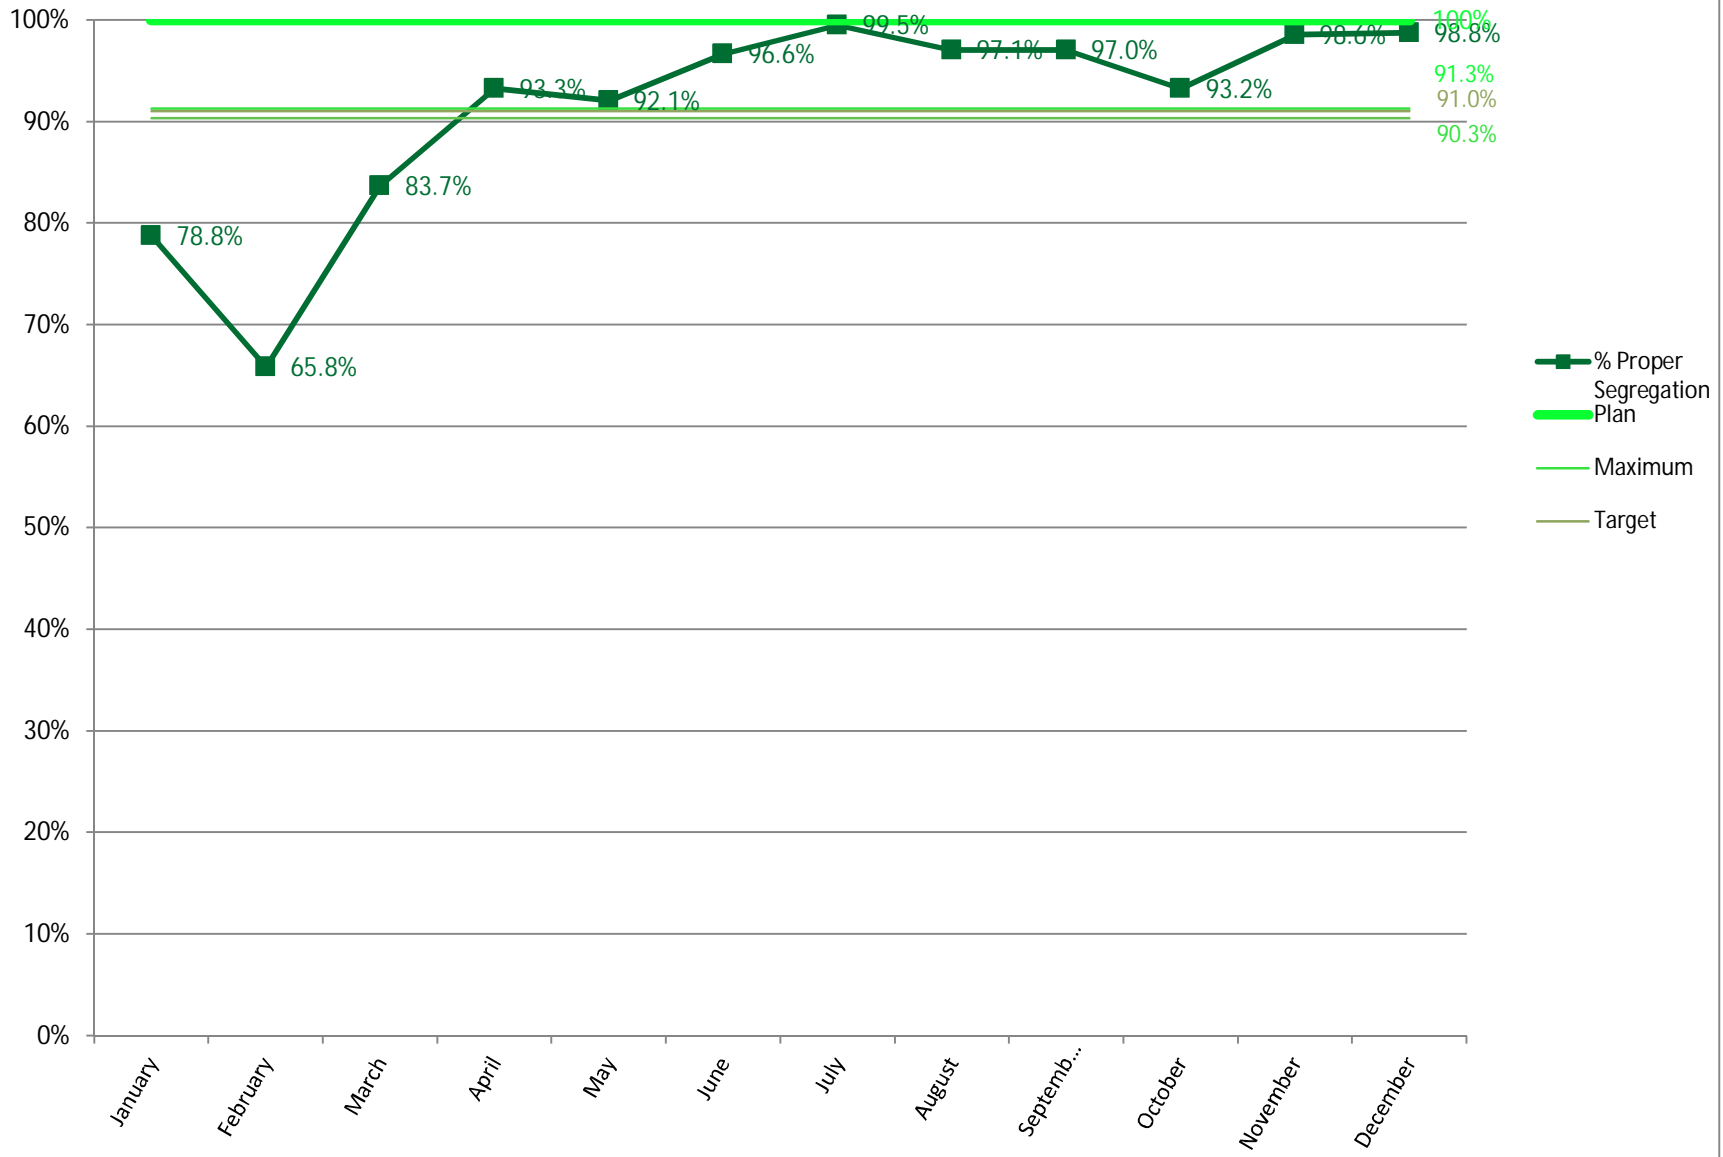

2016 Manitoba Operations Proper Segregation

2016 Manitoba Operations General Waste vs. All Other Waste Types

2016 Manitoba Operations Bin Quantities

2016 Operating Plants General Waste Generation

2016 Operating Plants Proper Segregation

2016 Non-Operating Plants General Waste Generation

2016 Operating Plants Recyclables Generation

2016 Non-Operating Plants Recyclables Generation

2016 Manitoba Operations Generation by Plant