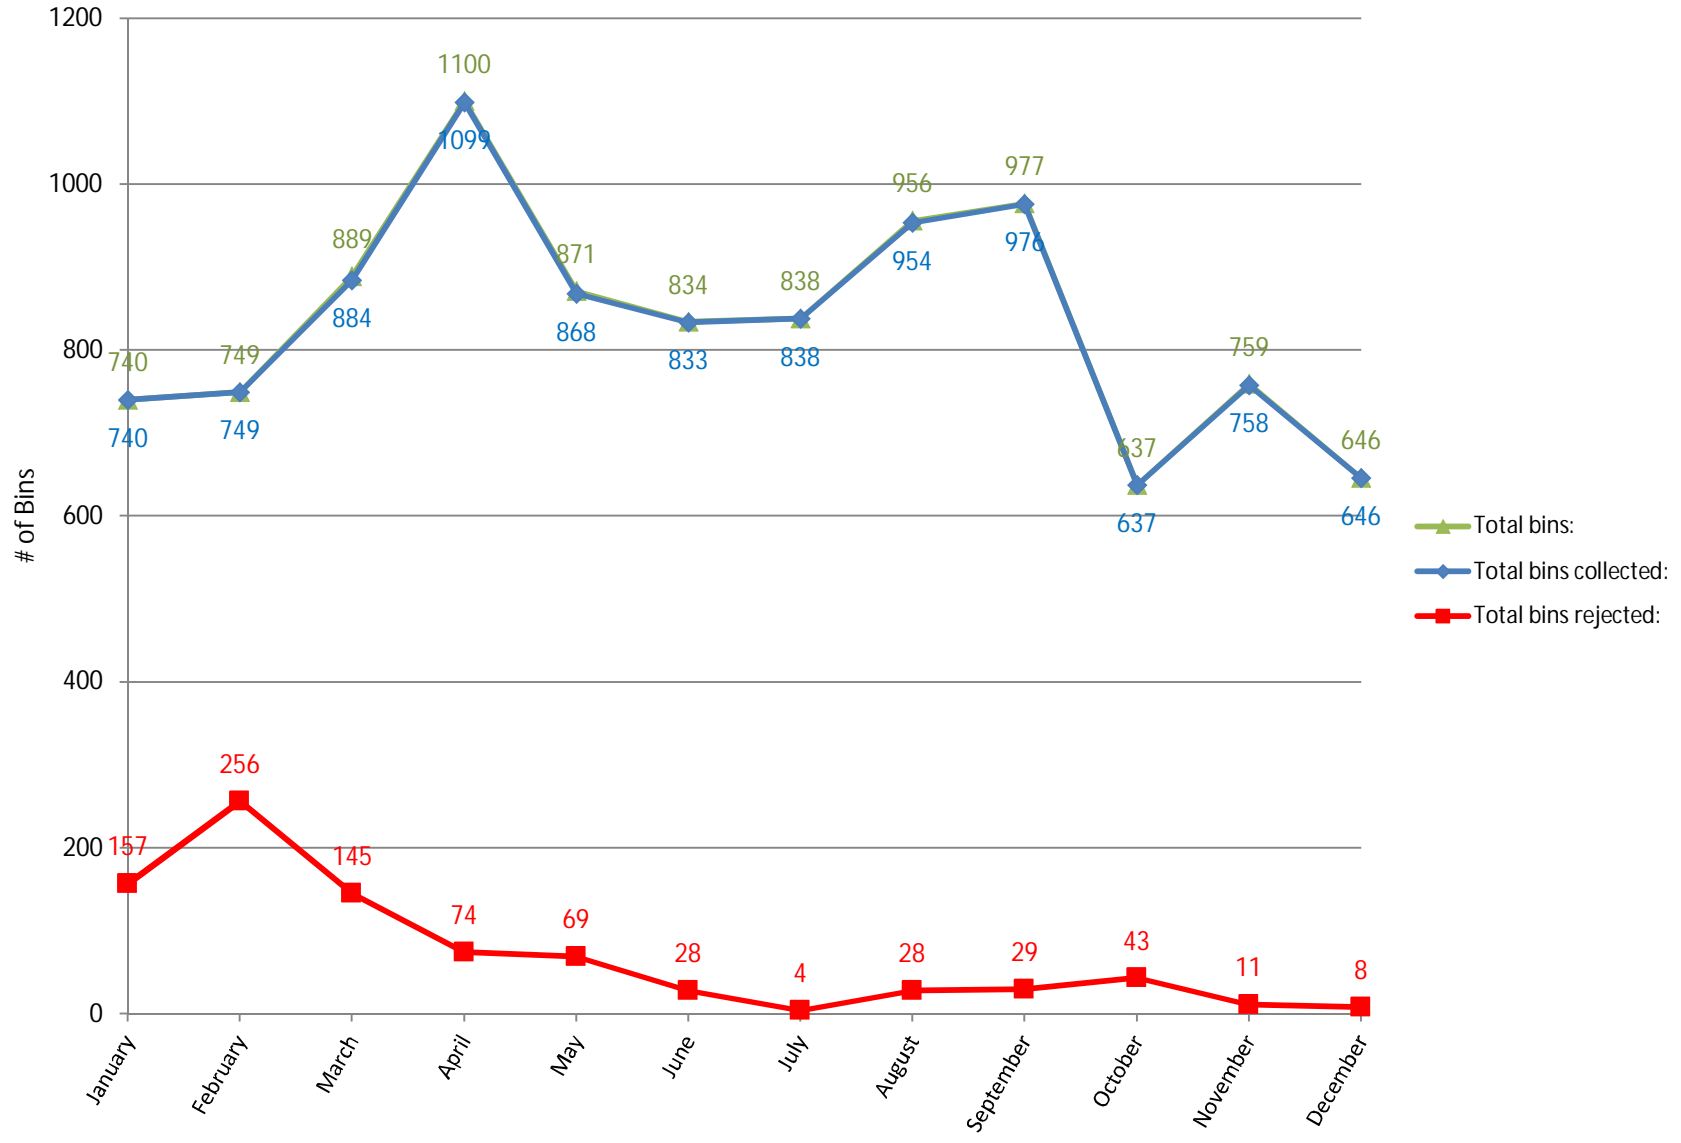

2016 Manitoba Operations Proper Segregation

2016 Manitoba Operations General Waste vs. All Other Waste Types

2016 Manitoba Operations Bin Quantities

2016 Operating Plants General Waste Generation

2016 Operating Plants Proper Segregation

2016 Non-Operating Plants General Waste Generation

2016 Operating Plants Recyclables Generation

2016 Non-Operating Plants Recyclables Generation

2016 Manitoba Operations Generation by Plant