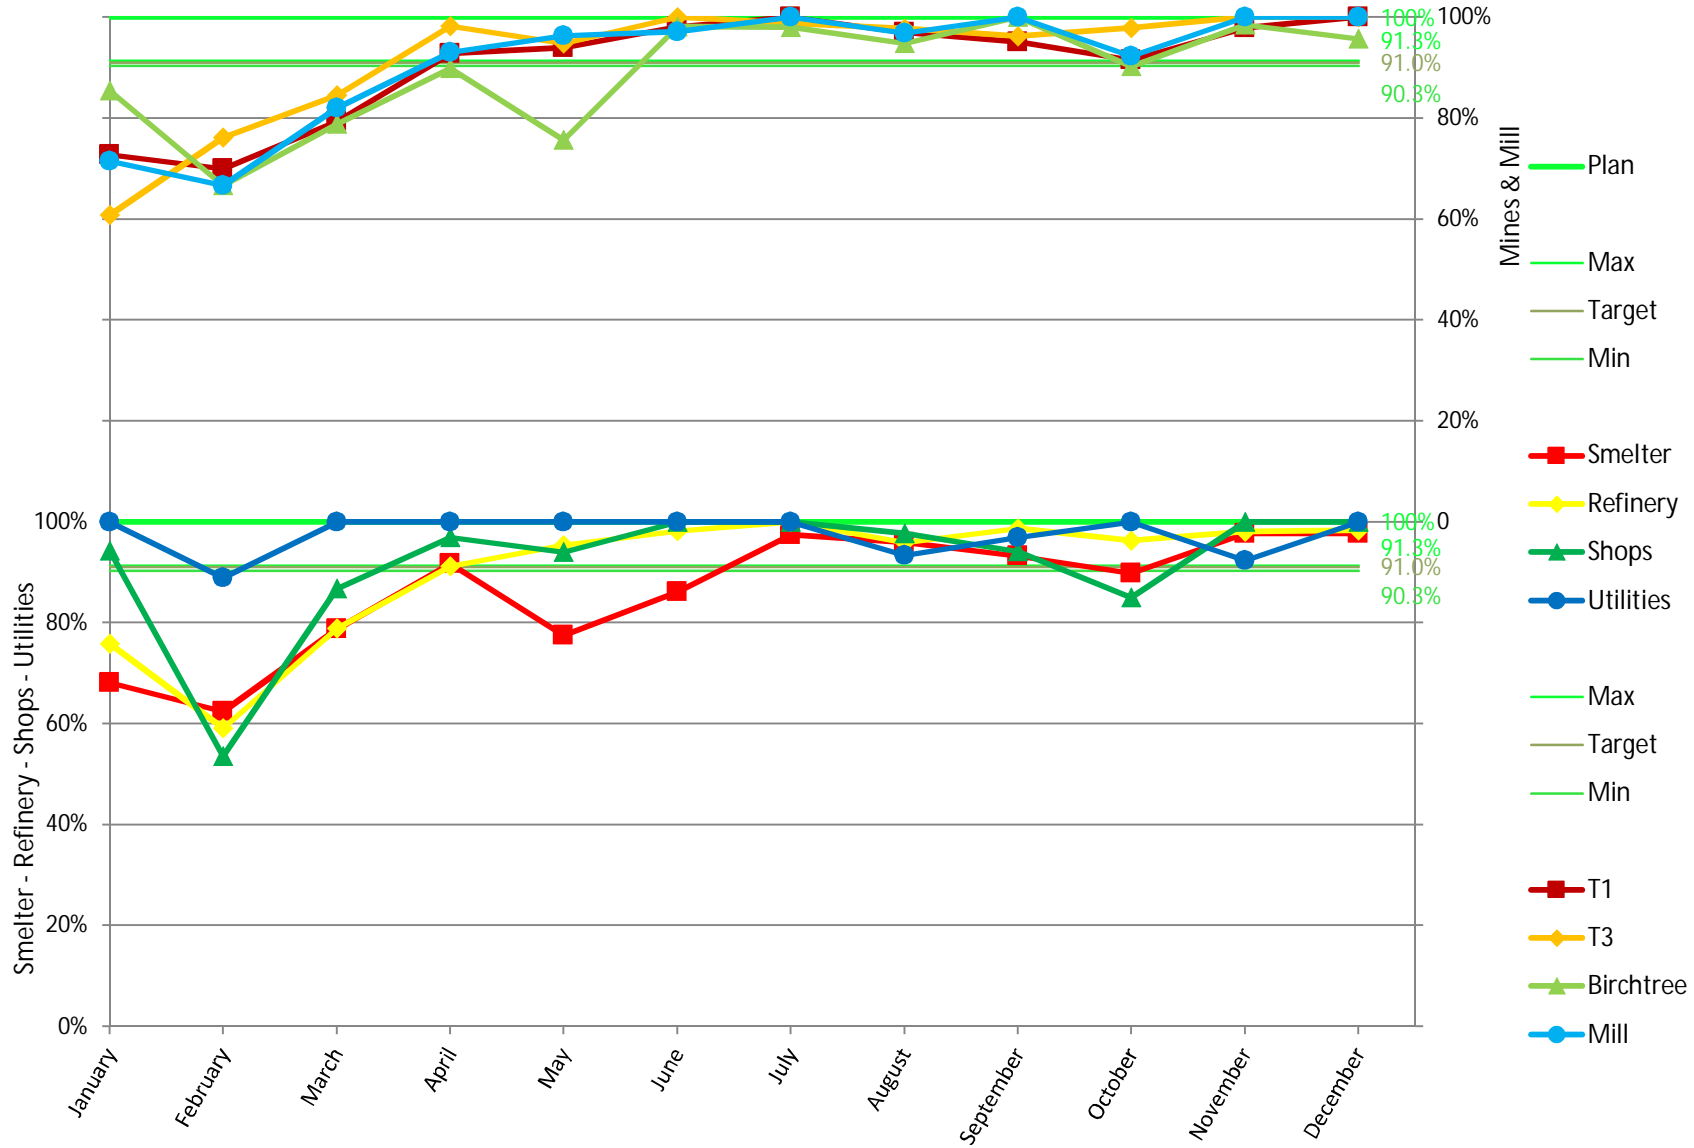

2016 Manitoba Operations Proper Segregation

2016 Manitoba Operations General Waste vs. All Other Waste Types

2016 Manitoba Operations Bin Quantities

2016 Operating Plants General Waste Generation

2016 Operating Plants Proper Segregation

2016 Non-Operating Plants General Waste Generation

2016 Operating Plants Recyclables Generation

2016 Non-Operating Plants Recyclables Generation

2016 Manitoba Operations Generation by Plant