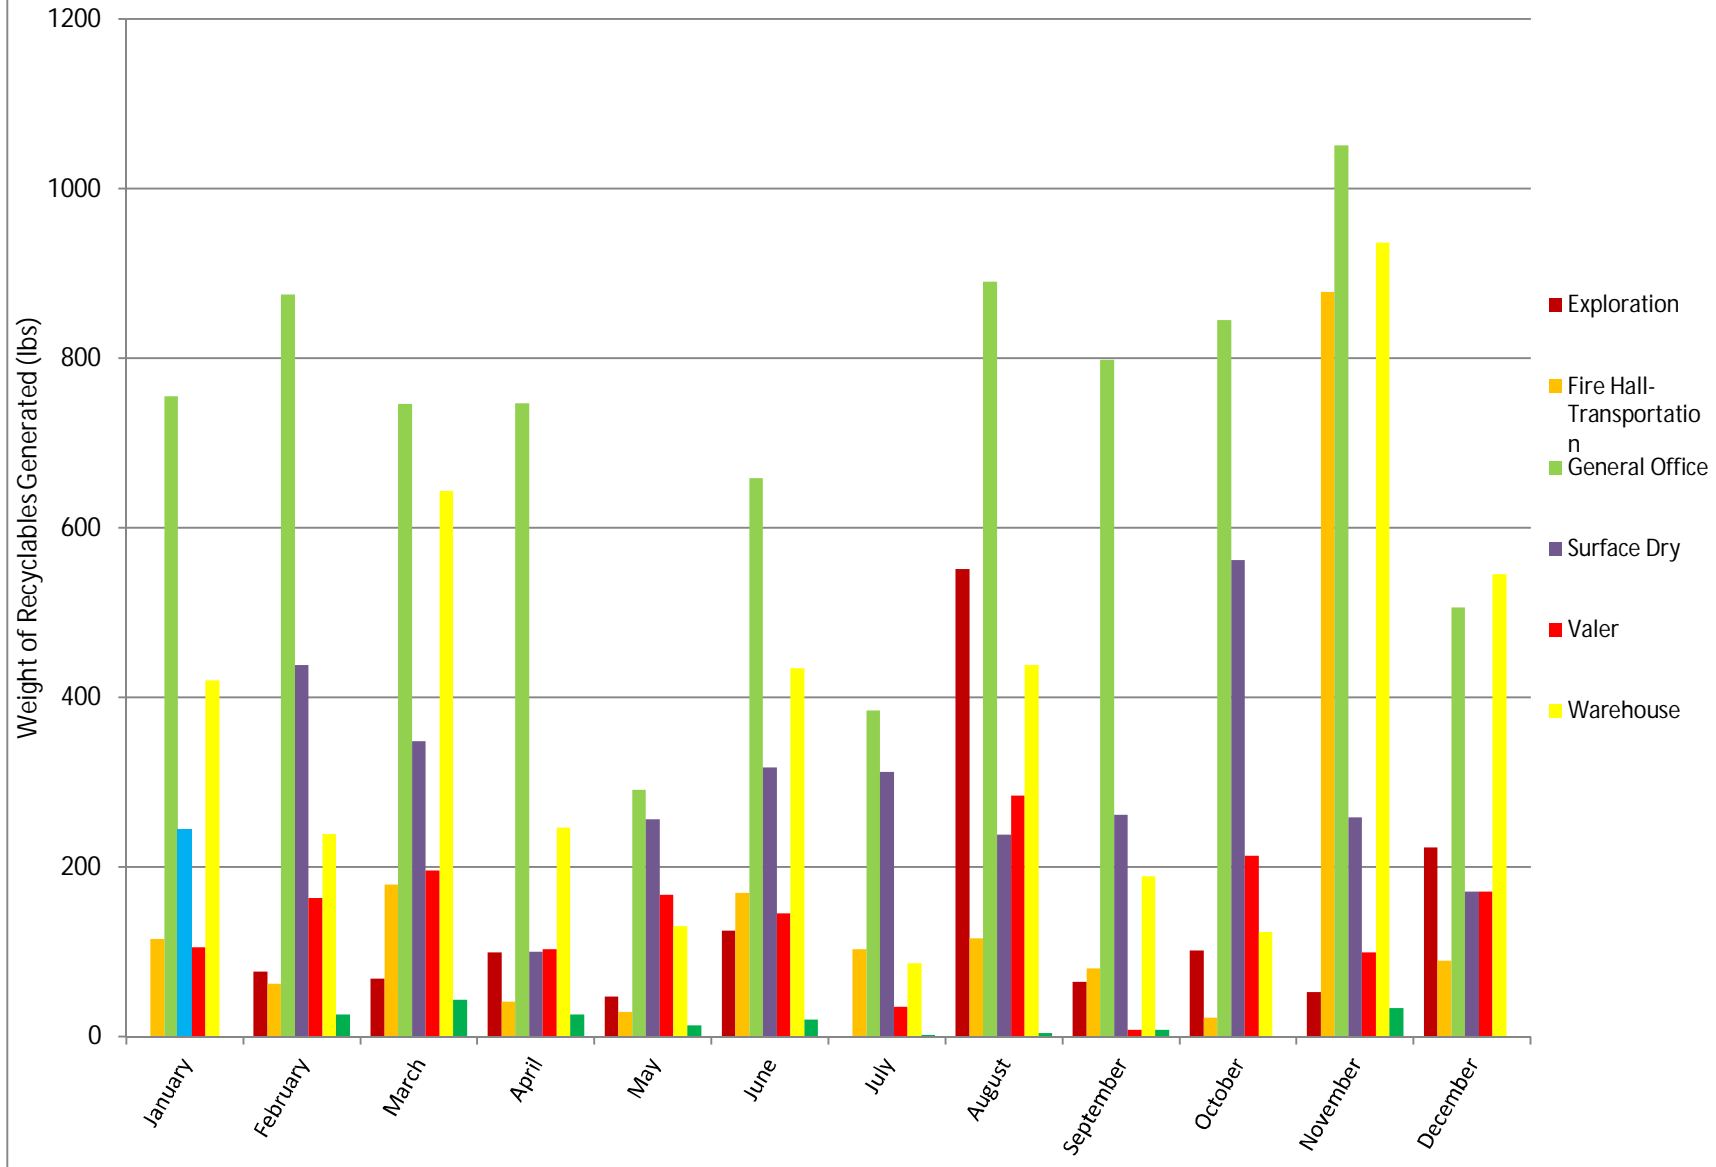

2016 Manitoba Operations Proper Segregation

2016 Manitoba Operations General Waste vs. All Other Waste Types

2016 Manitoba Operations Bin Quantities

2016 Operating Plants General Waste Generation

2016 Operating Plants Proper Segregation

2016 Non-Operating Plants General Waste Generation

2016 Operating Plants Recyclables Generation

2016 Non-Operating Plants Recyclables Generation

2016 Manitoba Operations Generation by Plant