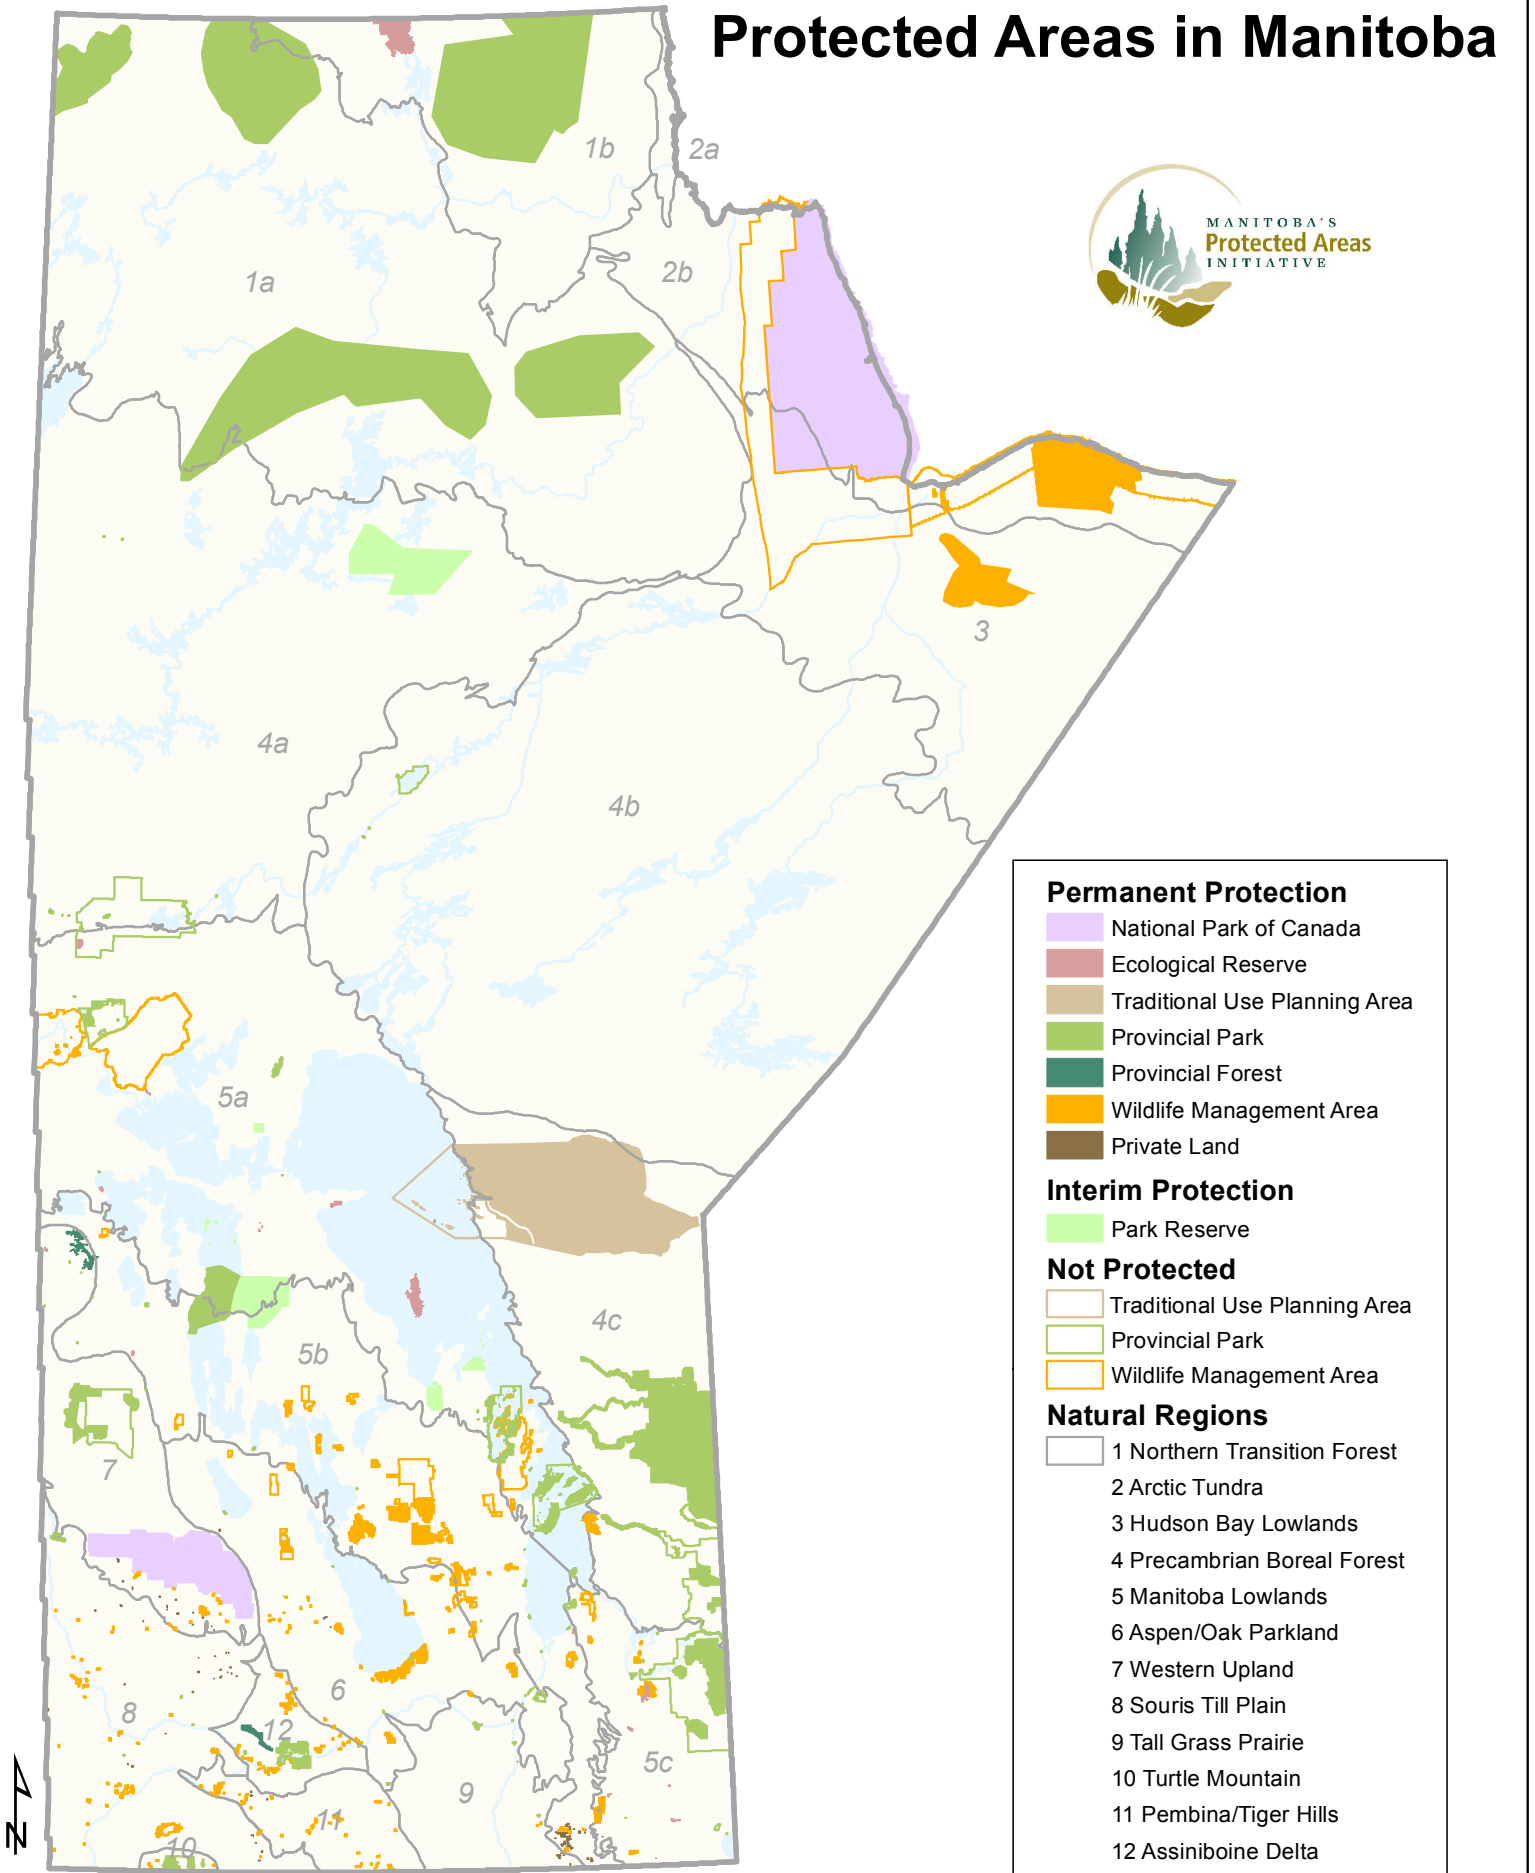

Protected Areas in Manitoba

- Permanent Protection**
- National Park of Canada
 - Ecological Reserve
 - Traditional Use Planning Area
 - Provincial Park
 - Provincial Forest
 - Wildlife Management Area
 - Private Land
- Interim Protection**
- Park Reserve
- Not Protected**
- Traditional Use Planning Area
 - Provincial Park
 - Wildlife Management Area
- Natural Regions**
- 1 Northern Transition Forest
 - 2 Arctic Tundra
 - 3 Hudson Bay Lowlands
 - 4 Precambrian Boreal Forest
 - 5 Manitoba Lowlands
 - 6 Aspen/Oak Parkland
 - 7 Western Upland
 - 8 Souris Till Plain
 - 9 Tall Grass Prairie
 - 10 Turtle Mountain
 - 11 Pembina/Tiger Hills
 - 12 Assiniboine Delta