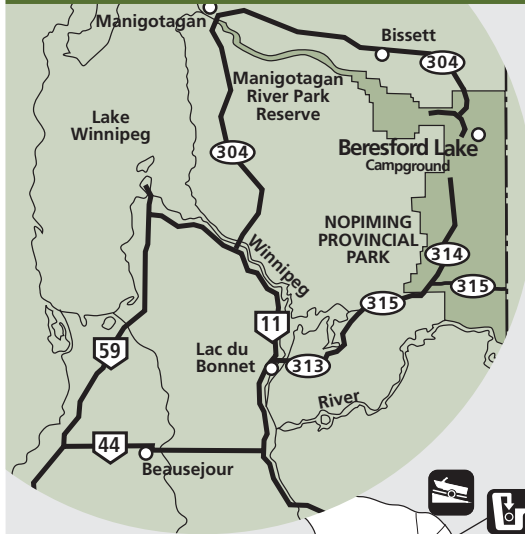

Beresford Lake Campground

Nopiming
Provincial Park

NOTE:

- For campsite and group use reservations: www.manitobaparks.com or 1-888-4U2-Camp (1-888-482-2267). In Winnipeg call 948-3333.
- For more information or last minute campsite availability call 1-800-214-6497. In Winnipeg call 945-6784 or visit us at: www.manitobaparks.com

IN CASE OF EMERGENCY CALL:

- RCMP 345-8685
- Ambulance 1-877-977-0007

SEASONAL SITES:

Sites #4, 5, 8, 12-14, 18, 20, 26

Beresford Lake