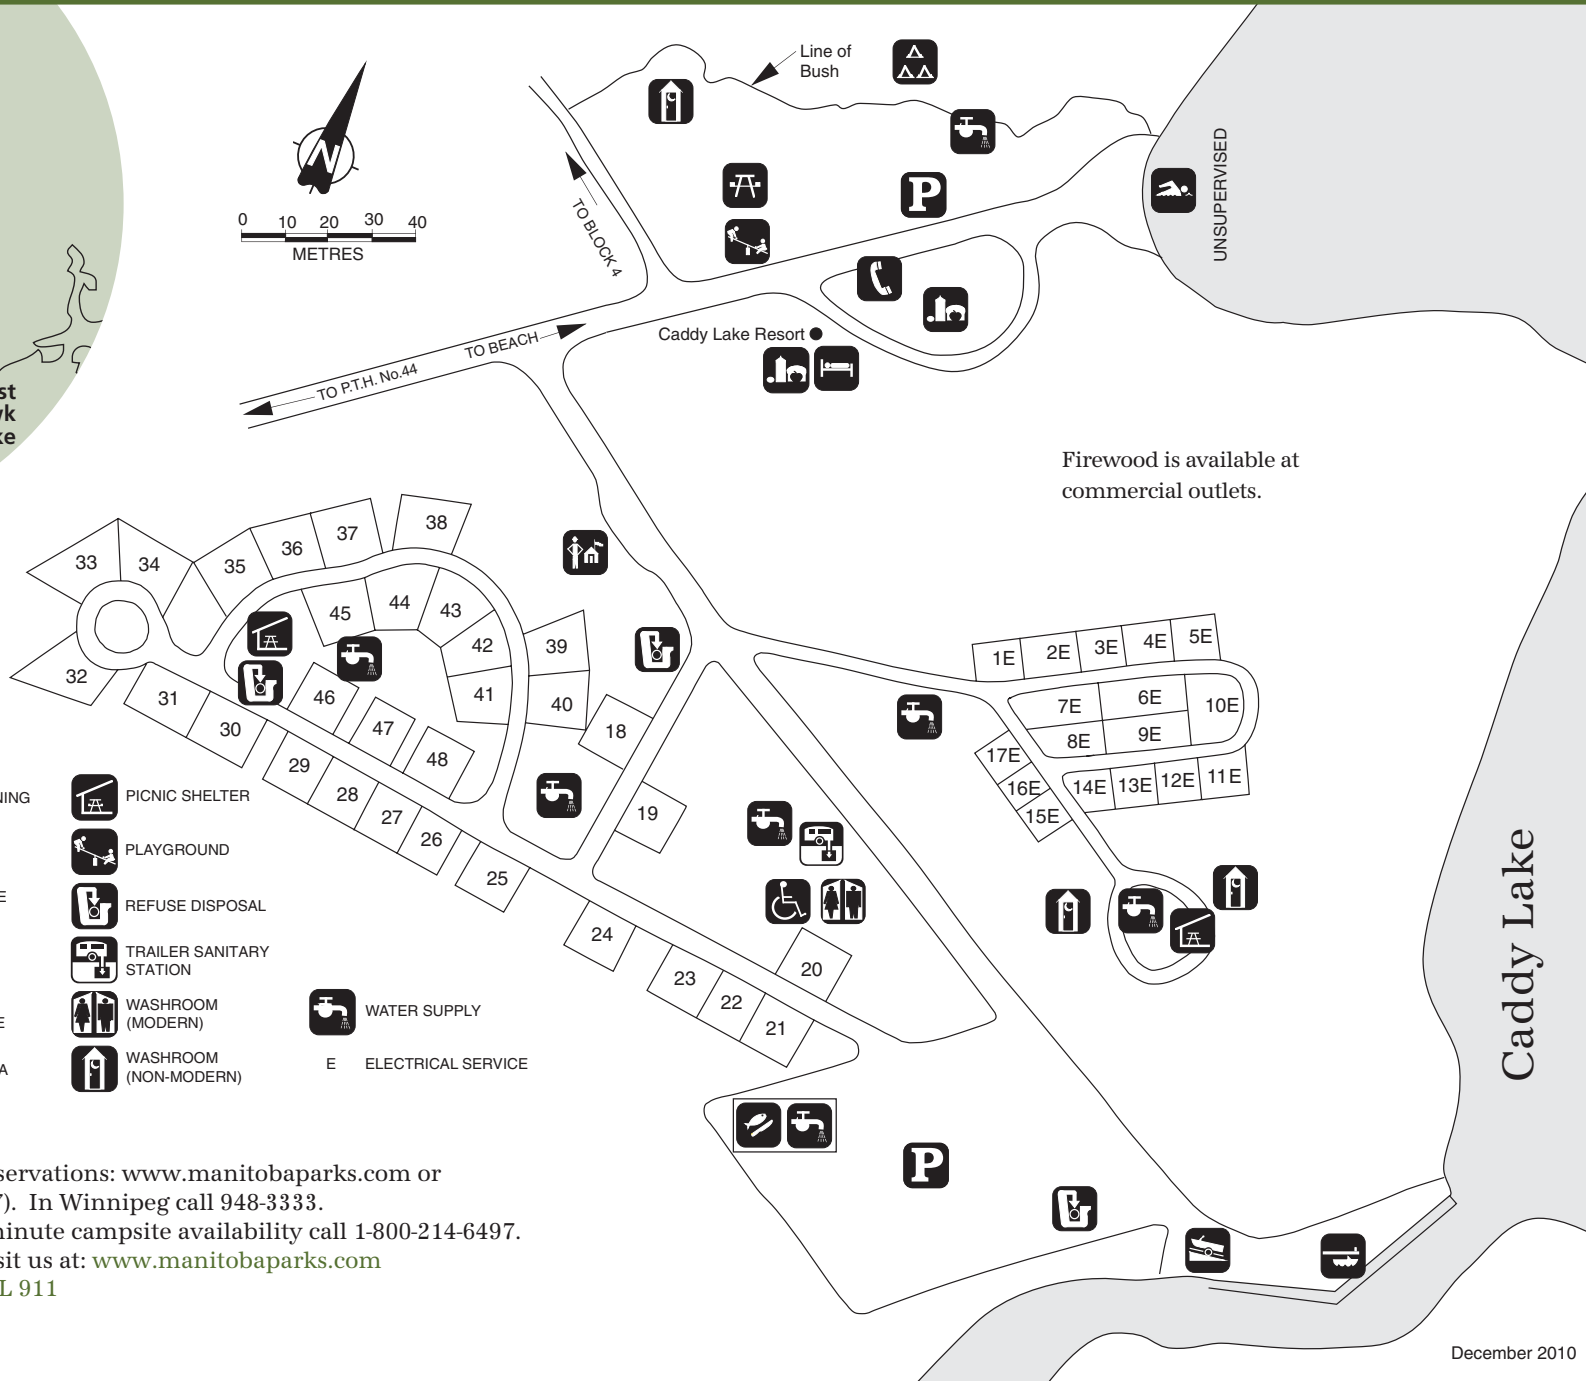

Caddy Lake Campground

Whiteshell
Provincial Park

SEASONAL SITES:

Sites: #1-17, 21-25

LEGEND

	DISABLED ACCESSIBLE		FISH CLEANING		PICNIC SHELTER
	ACCOMMODATION		GROCERY STORE		PLAYGROUND
	BEACH / SWIMMING UNSUPERVISED		GROUP USE AREA		REFUSE DISPOSAL
	BOAT DOCK		PARKING		TRAILER SANITARY STATION
	BOAT LAUNCH		PUBLIC TELEPHONE		WASHROOM (MODERN)
	CAMPGROUND OFFICE		PICNIC AREA		WASHROOM (NON-MODERN)
			WATER SUPPLY		
			E ELECTRICAL SERVICE		

NOTE:

- For campsite and group use reservations: www.manitobaparks.com or 1-888-4U2-Camp (1-888-482-2267). In Winnipeg call 948-3333.
- For more information or last minute campsite availability call 1-800-214-6497. In Winnipeg call 945-6784 or visit us at: www.manitobaparks.com
- IN CASE OF EMERGENCY CALL 911