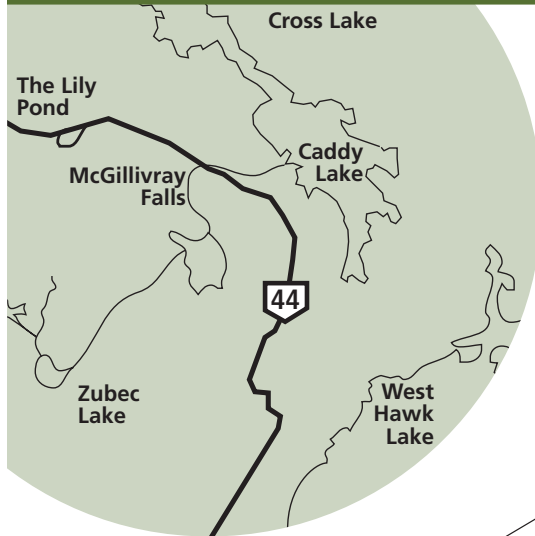

Caddy Lake Campground

Whiteshell
Provincial Park

SEASONAL SITES:

Sites: #1-17, 21-25

LEGEND

	DISABLED ACCESSIBLE		FISH CLEANING		PICNIC SHELTER
	ACCOMMODATION		GROCERY STORE		PLAYGROUND
	BEACH / SWIMMING UNSUPERVISED		GROUP USE AREA		REFUSE DISPOSAL
	BOAT DOCK		PARKING		TRAILER SANITARY STATION
	BOAT LAUNCH		PUBLIC TELEPHONE		WASHROOM (MODERN)
	CAMPGROUND OFFICE		PICNIC AREA		WASHROOM (NON-MODERN)
			WATER SUPPLY		
			E ELECTRICAL SERVICE		