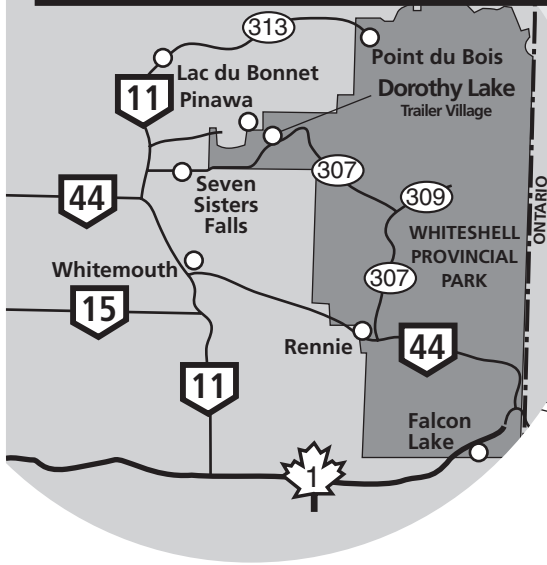

Dorothy Lake Trailer Village

Whiteshell
Provincial Park

Seasonal Camping Sites

Dorothy Lake

LEGEND

REFUSE DISPOSAL

WASHROOMS
(MODERN)

NOTE:

- RCMP 348-7177
- AMBULANCE 348-7700