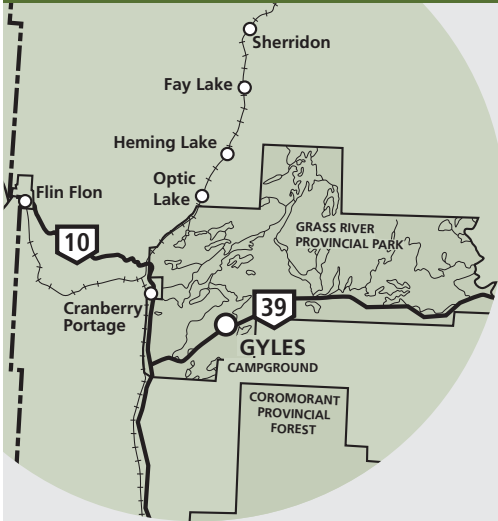

Gyles Campground

Grass River Provincial Park

SEASONAL CAMPING:

#6-9, 26, 28, 30, 32, 34-36, 39, 41, 44-55

NOTE:

• For more information call 1-800-214-6497.

In Winnipeg call 945-6784 or visit us at:

www.manitobaparks.com