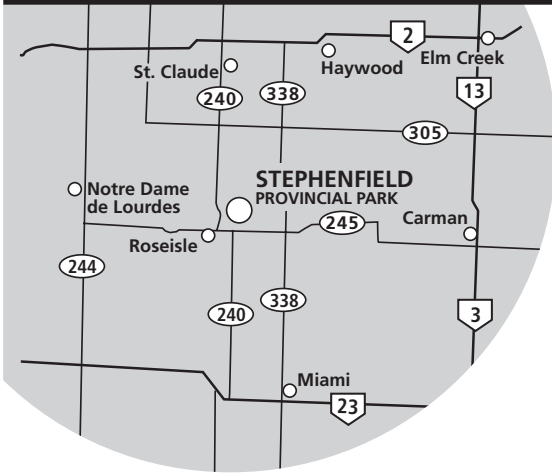

# Stephenfield Seasonal Camping Sites

Stephenfield  
Provincial Park

## SEASONAL CAMPING: Bay 1: Sites #1-44