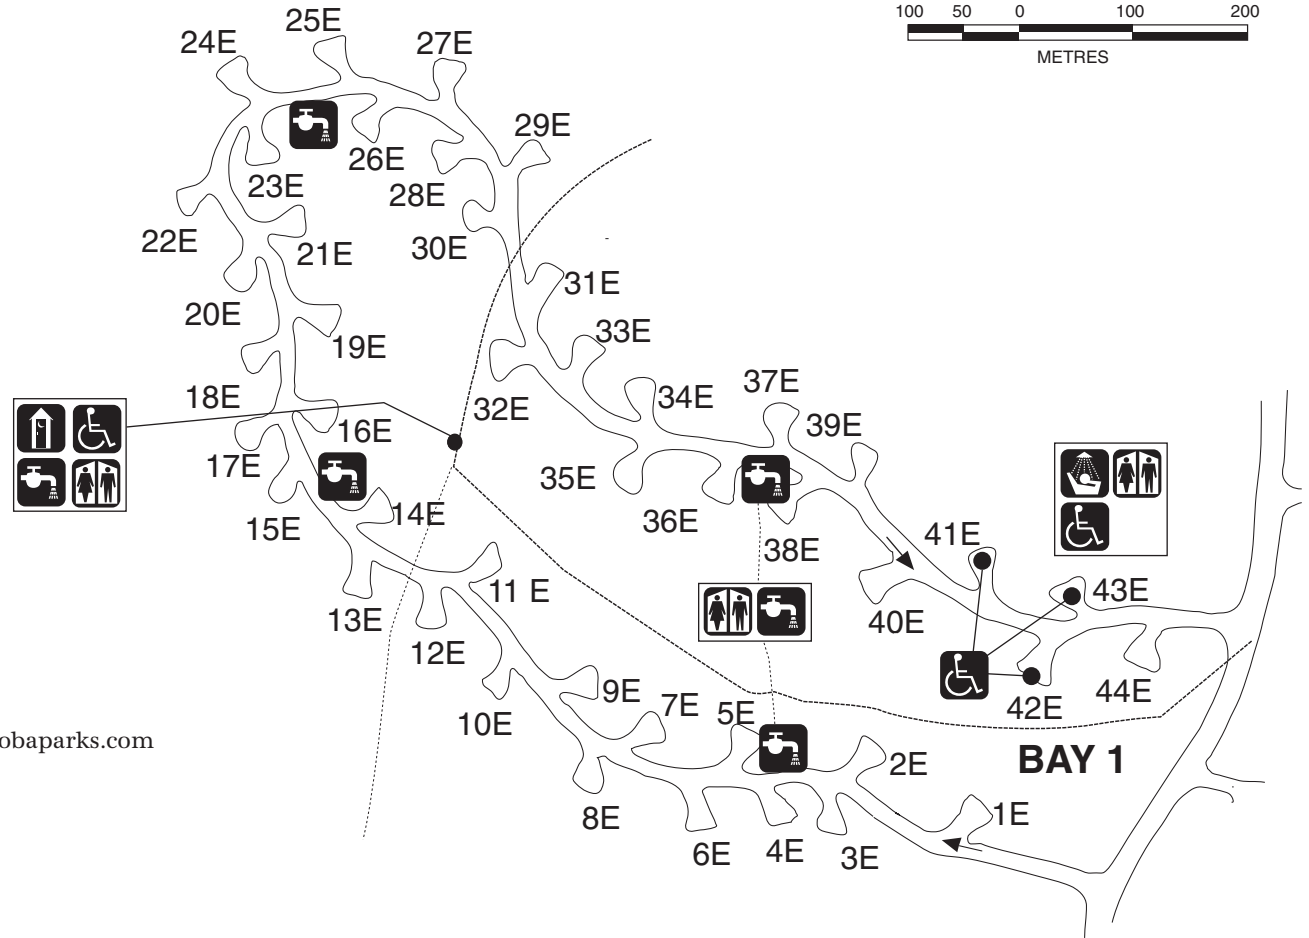

# Stephenfield Seasonal Camping Sites

Stephenfield  
Provincial Park

## SEASONAL CAMPING: Bay 1: Sites #1-44

### LEGEND

- |  |                       |   |                        |
|--|-----------------------|---|------------------------|
|  | DISABILITY ACCESSIBLE |   | WASHROOMS (NON-MODERN) |
|  | SHOWERS               |   | WATER SUPPLY           |
|  | WASHROOMS (MODERN)    | E | ELECTRICAL SERVICE     |