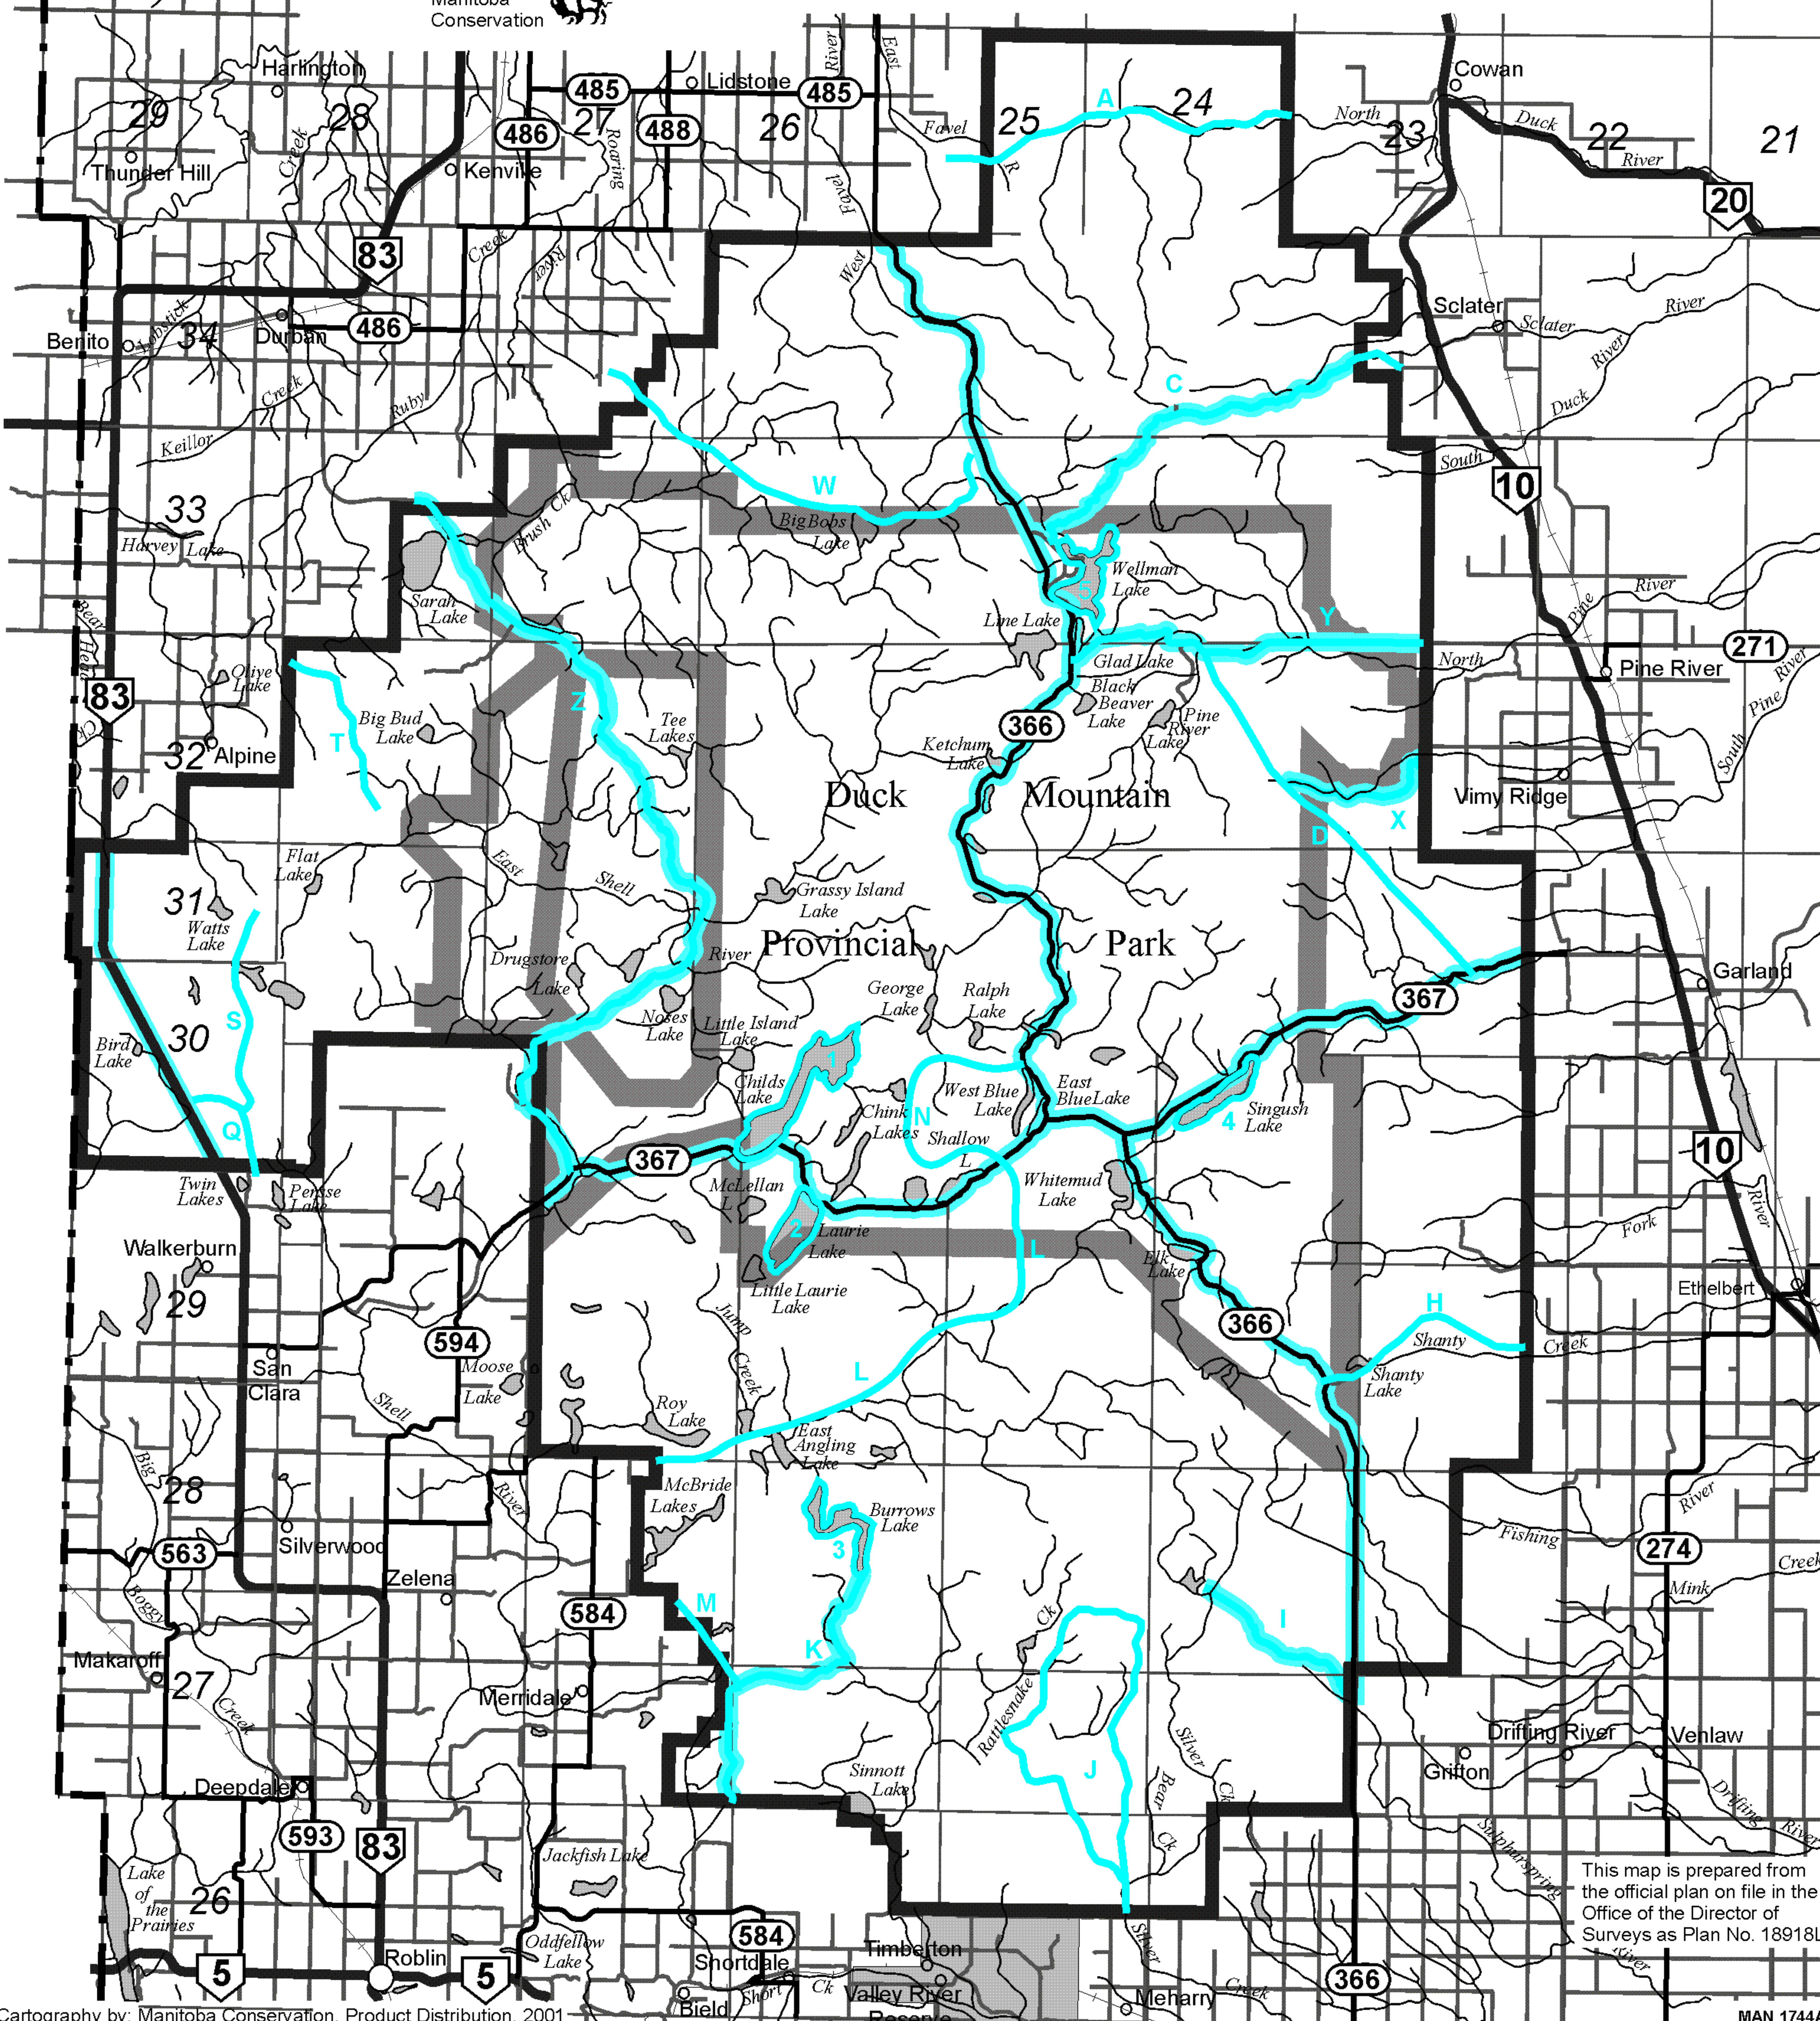

DESIGNATED ROUTES GAME HUNTING AREA 18 MANITOBA

Boundary of:

Designated Route Area shown thus

Provincial Road shown thus

Provincial Trunk Highway shown thus

Other Roads show thus

Designated Vehicle Routes shown thus

Designated lakes and permissible areas of vehicle operation are shown thus

Wildlife Refuge (300 metres each side of route).....

This map is prepared from the official plan on file in the Office of the Director of Surveys as Plan No. 18918L