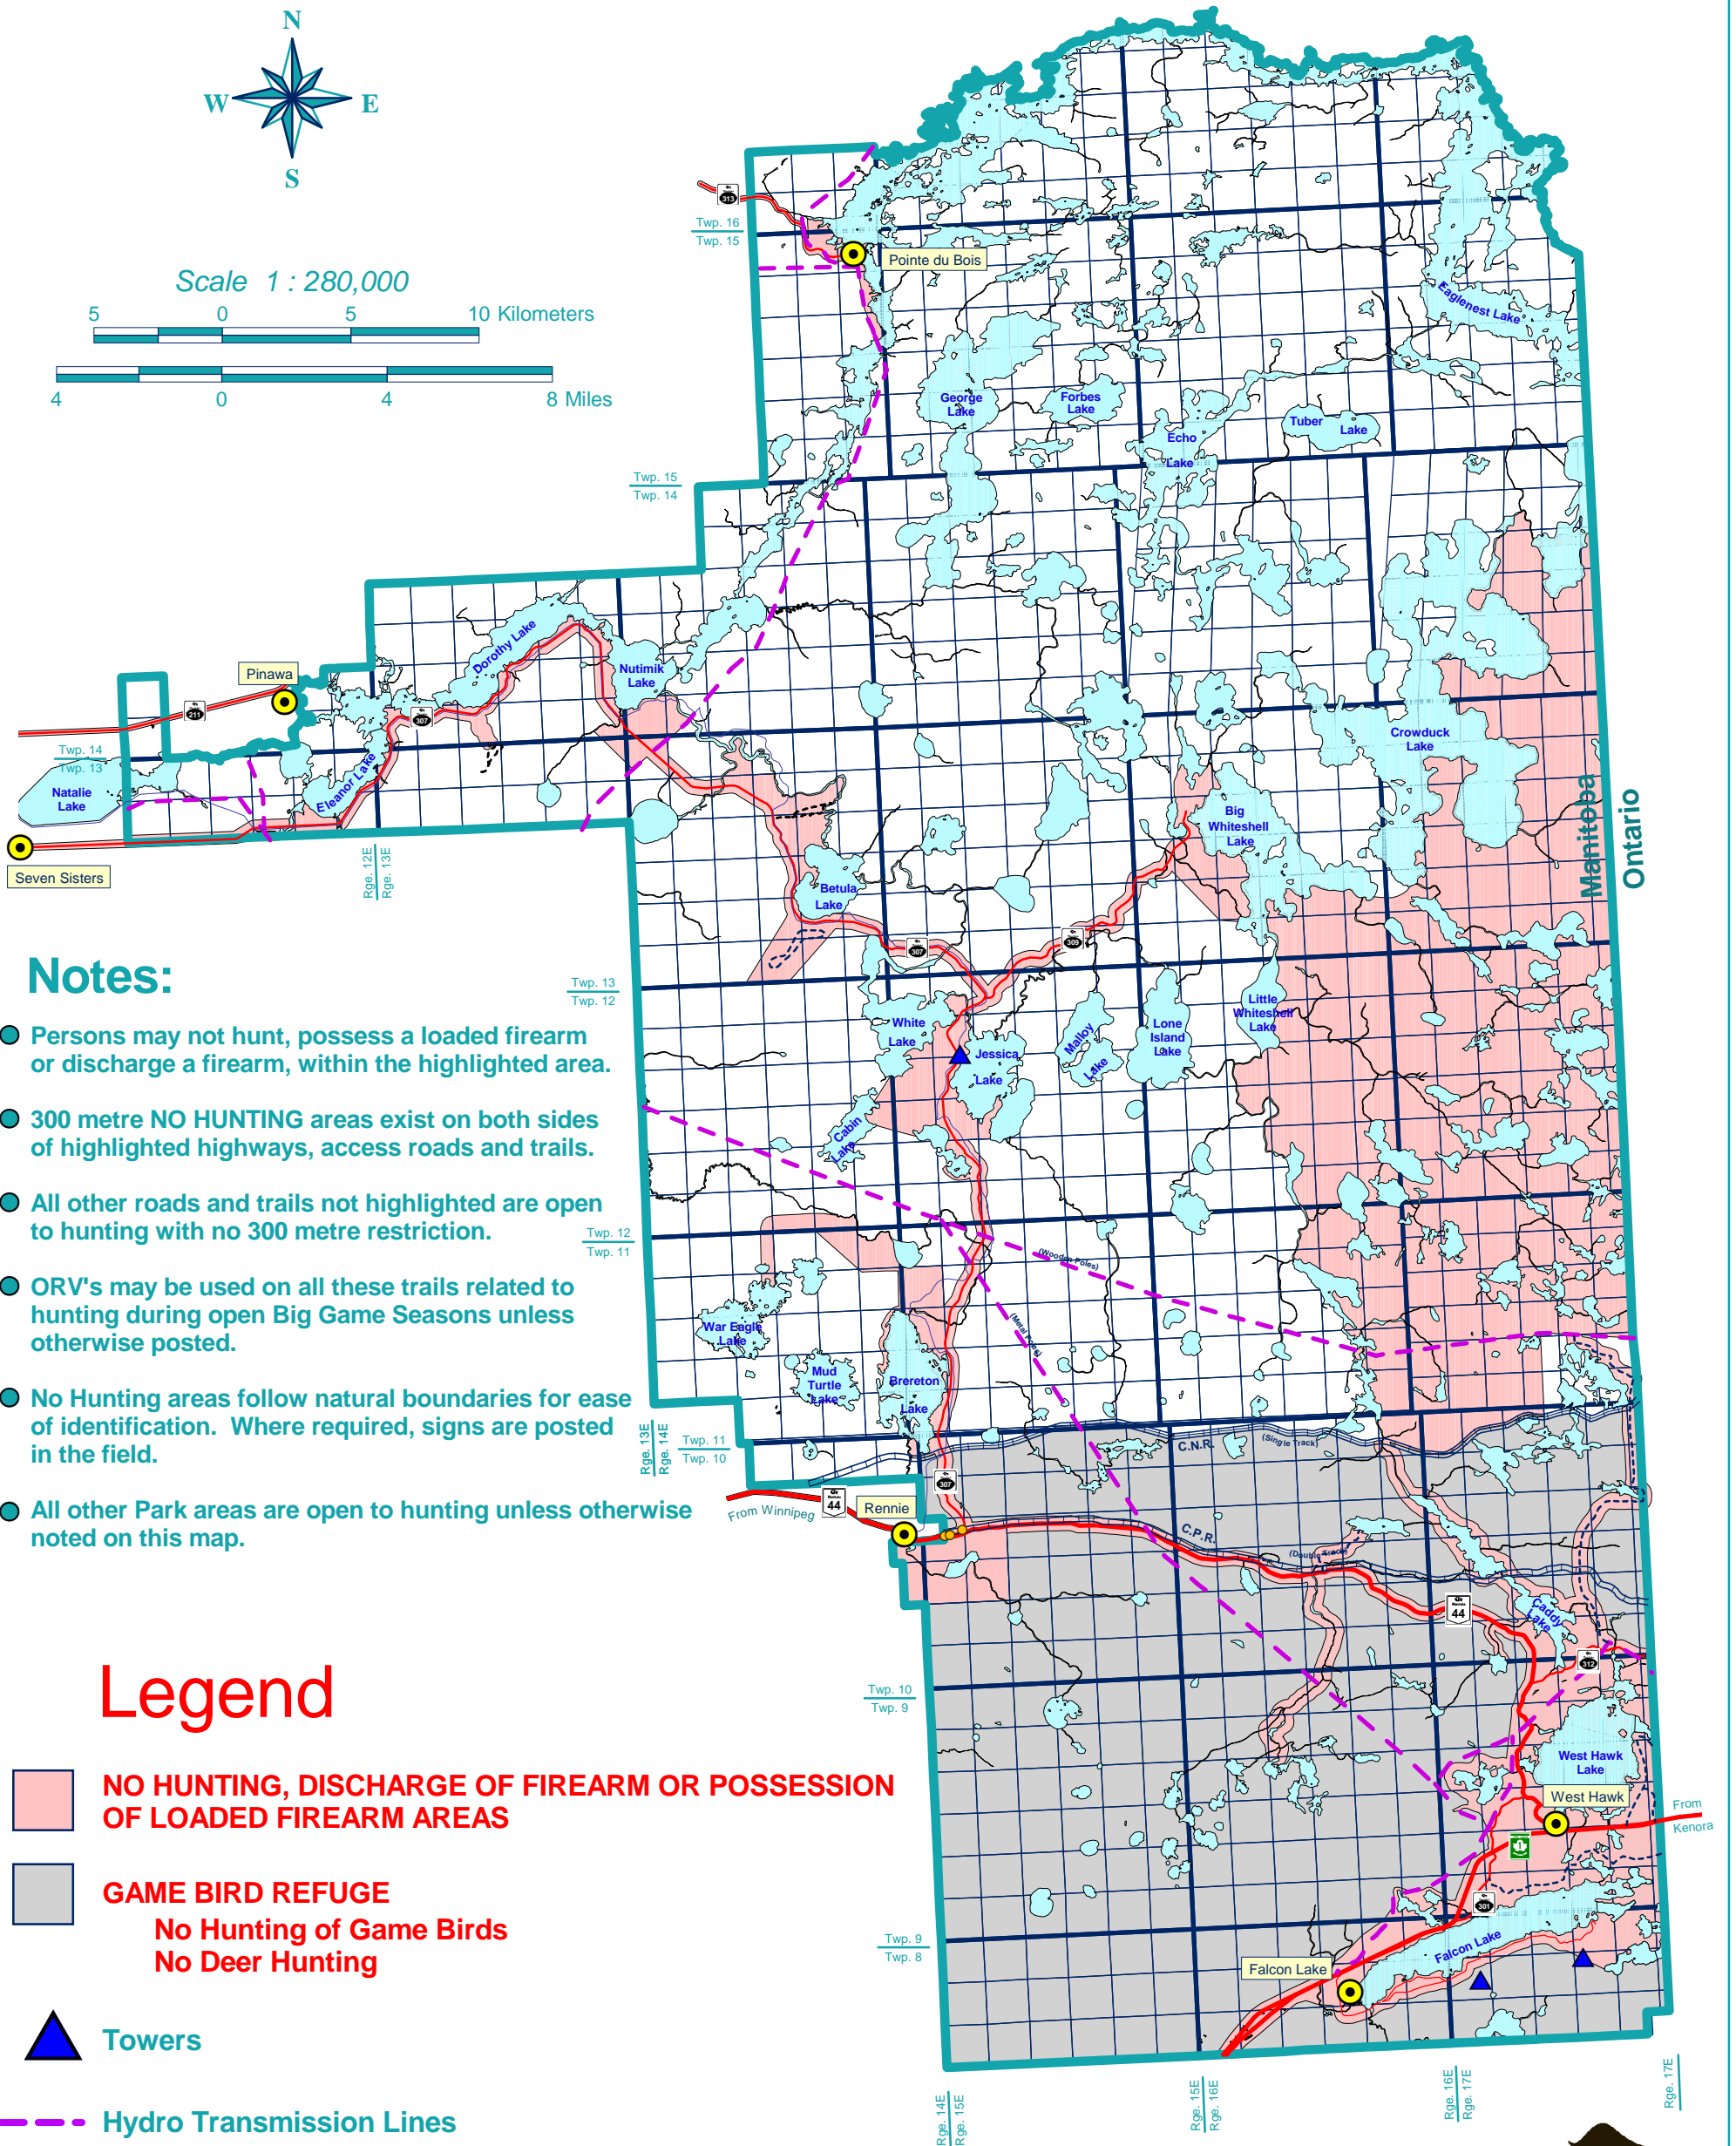

# WHITESHELL PROVINCIAL PARK

## NO HUNTING AREAS

Scale 1 : 280,000

### Notes:

- Persons may not hunt, possess a loaded firearm or discharge a firearm, within the highlighted area.
- 300 metre NO HUNTING areas exist on both sides of highlighted highways, access roads and trails.
- All other roads and trails not highlighted are open to hunting with no 300 metre restriction.
- ORV's may be used on all these trails related to hunting during open Big Game Seasons unless otherwise posted.
- No Hunting areas follow natural boundaries for ease of identification. Where required, signs are posted in the field.
- All other Park areas are open to hunting unless otherwise noted on this map.

### Legend

- NO HUNTING, DISCHARGE OF FIREARM OR POSSESSION OF LOADED FIREARM AREAS
- GAME BIRD REFUGE  
No Hunting of Game Birds  
No Deer Hunting
- Towers
- Hydro Transmission Lines
- Trails