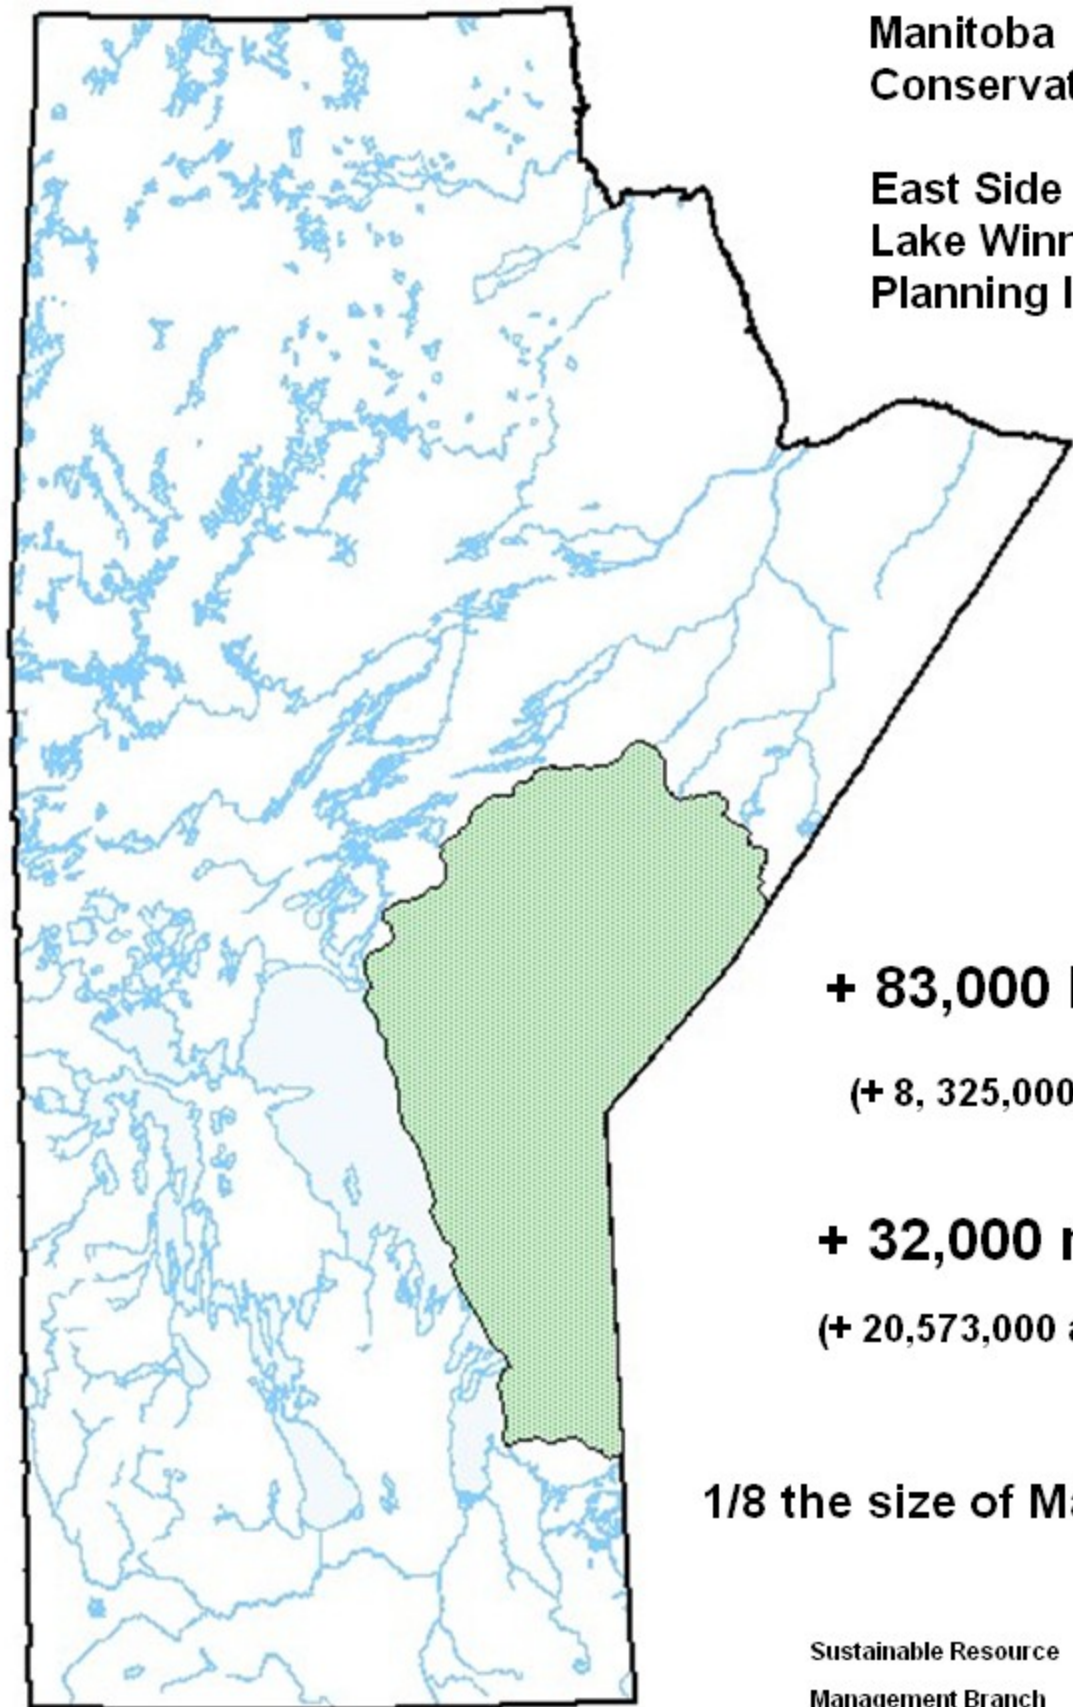

**Manitoba
Conservation**

**East Side of
Lake Winnipeg
Planning Initiative**

+ 83,000 km²

(+ 8,325,000 ha)

+ 32,000 miles²

(+ 20,573,000 acres)

1/8 the size of Manitoba