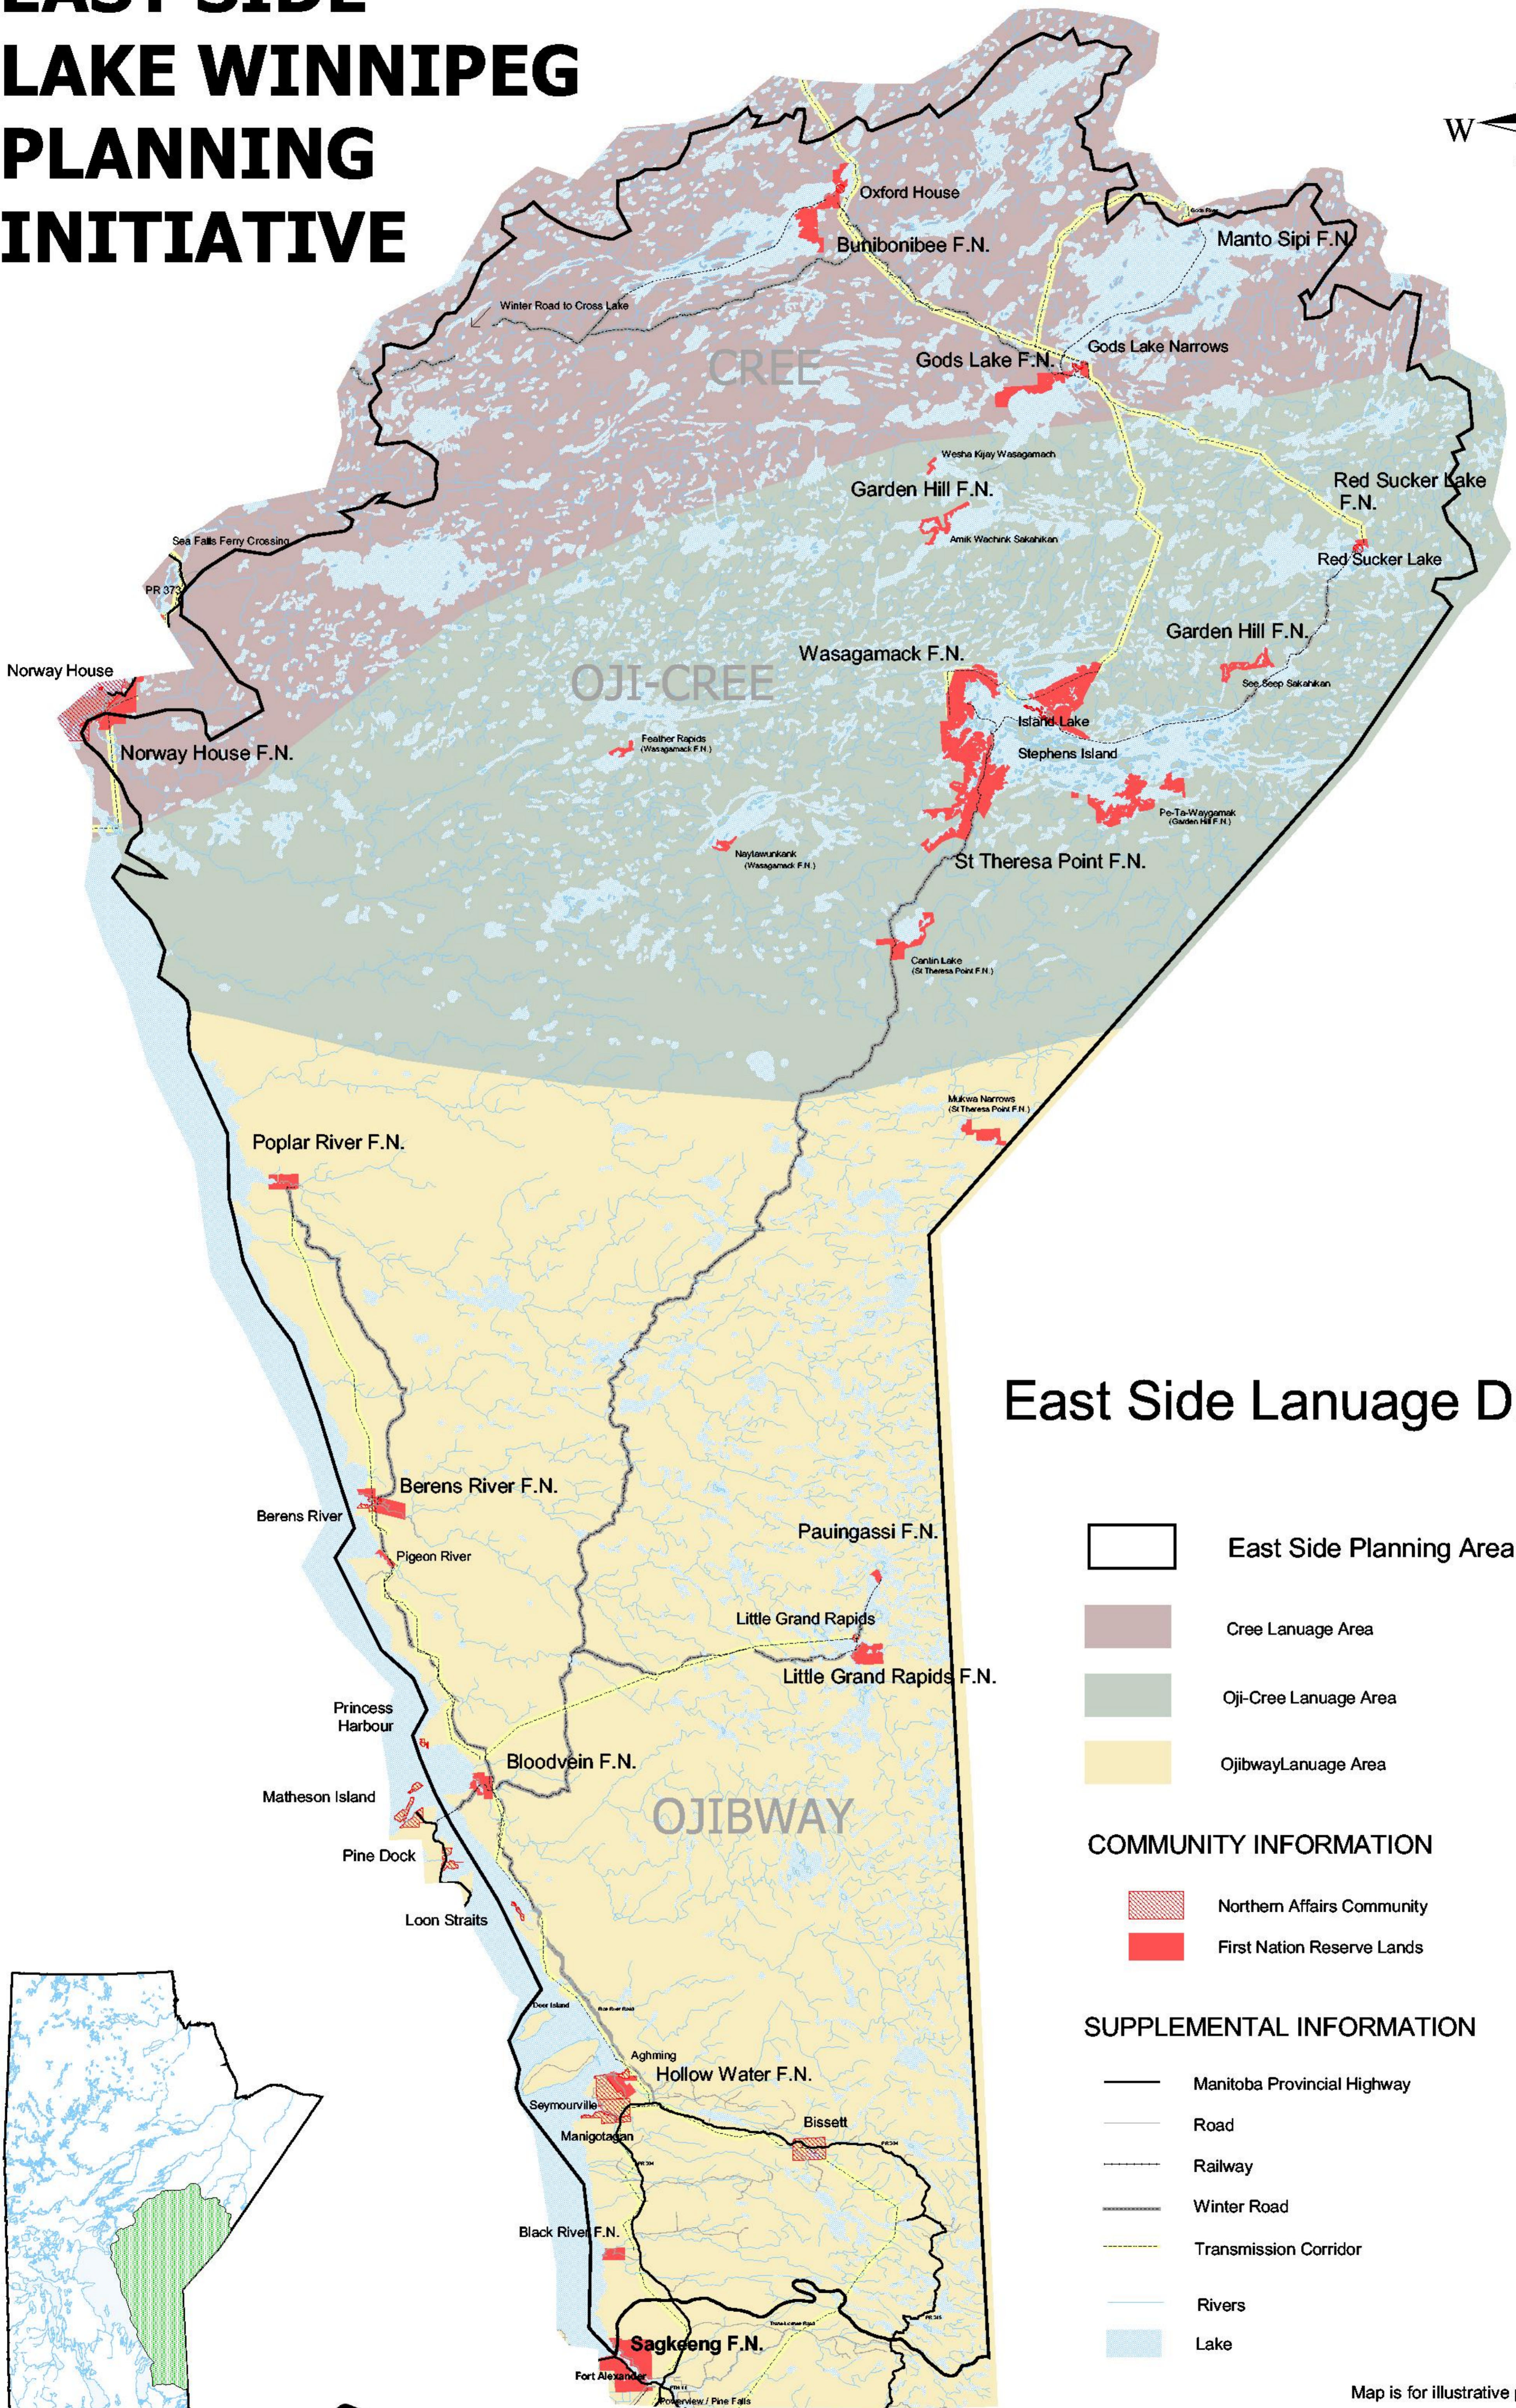

EAST SIDE LAKE WINNIPEG PLANNING INITIATIVE

East Side Lanuage Divisions

East Side Planning Area Boundary

Cree Lanuage Area

Oji-Cree Lanuage Area

Ojibway Lanuage Area

COMMUNITY INFORMATION

Northern Affairs Community

First Nation Reserve Lands

SUPPLEMENTAL INFORMATION

Manitoba Provincial Highway

Road

Railway

Winter Road

Transmission Corridor

Rivers

Lake