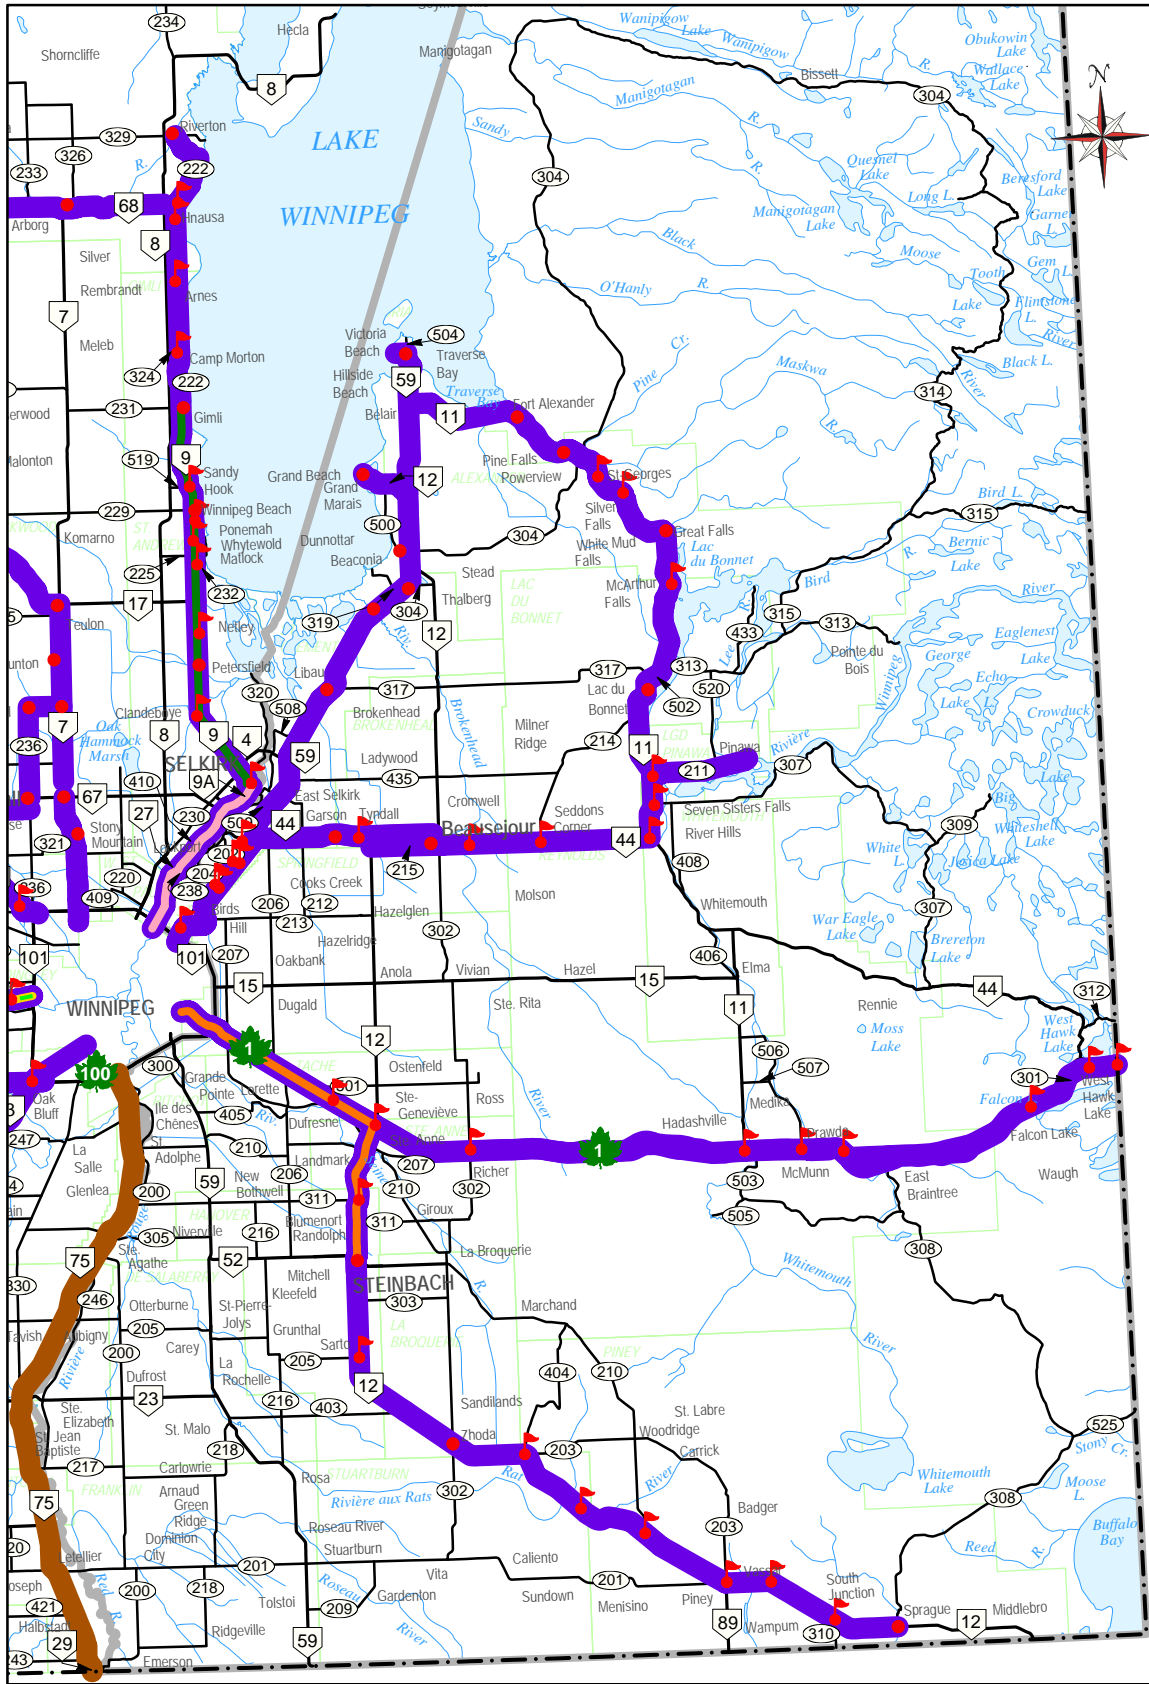

Manitoba Intercity Bus Project

Eastern Region Scheduled Bus Route Map

June 1, 2010

- | | | | | | | | |
|---------------------|--|---------------------------|--|---------------------|--|---------------|--|
| Greyhound Bus Route | | Interlake Transit | | Agency Bus Stop | | RM Boundary | |
| Jefferson Lines | | Provincial Roads | | Flag Stop | | Drop Off Stop | |
| Beaver Bus Lines | | Provincial Trunk Highways | | Eastern Boundary | | | |
| Geauvreau | | | | Provincial Boundary | | | |