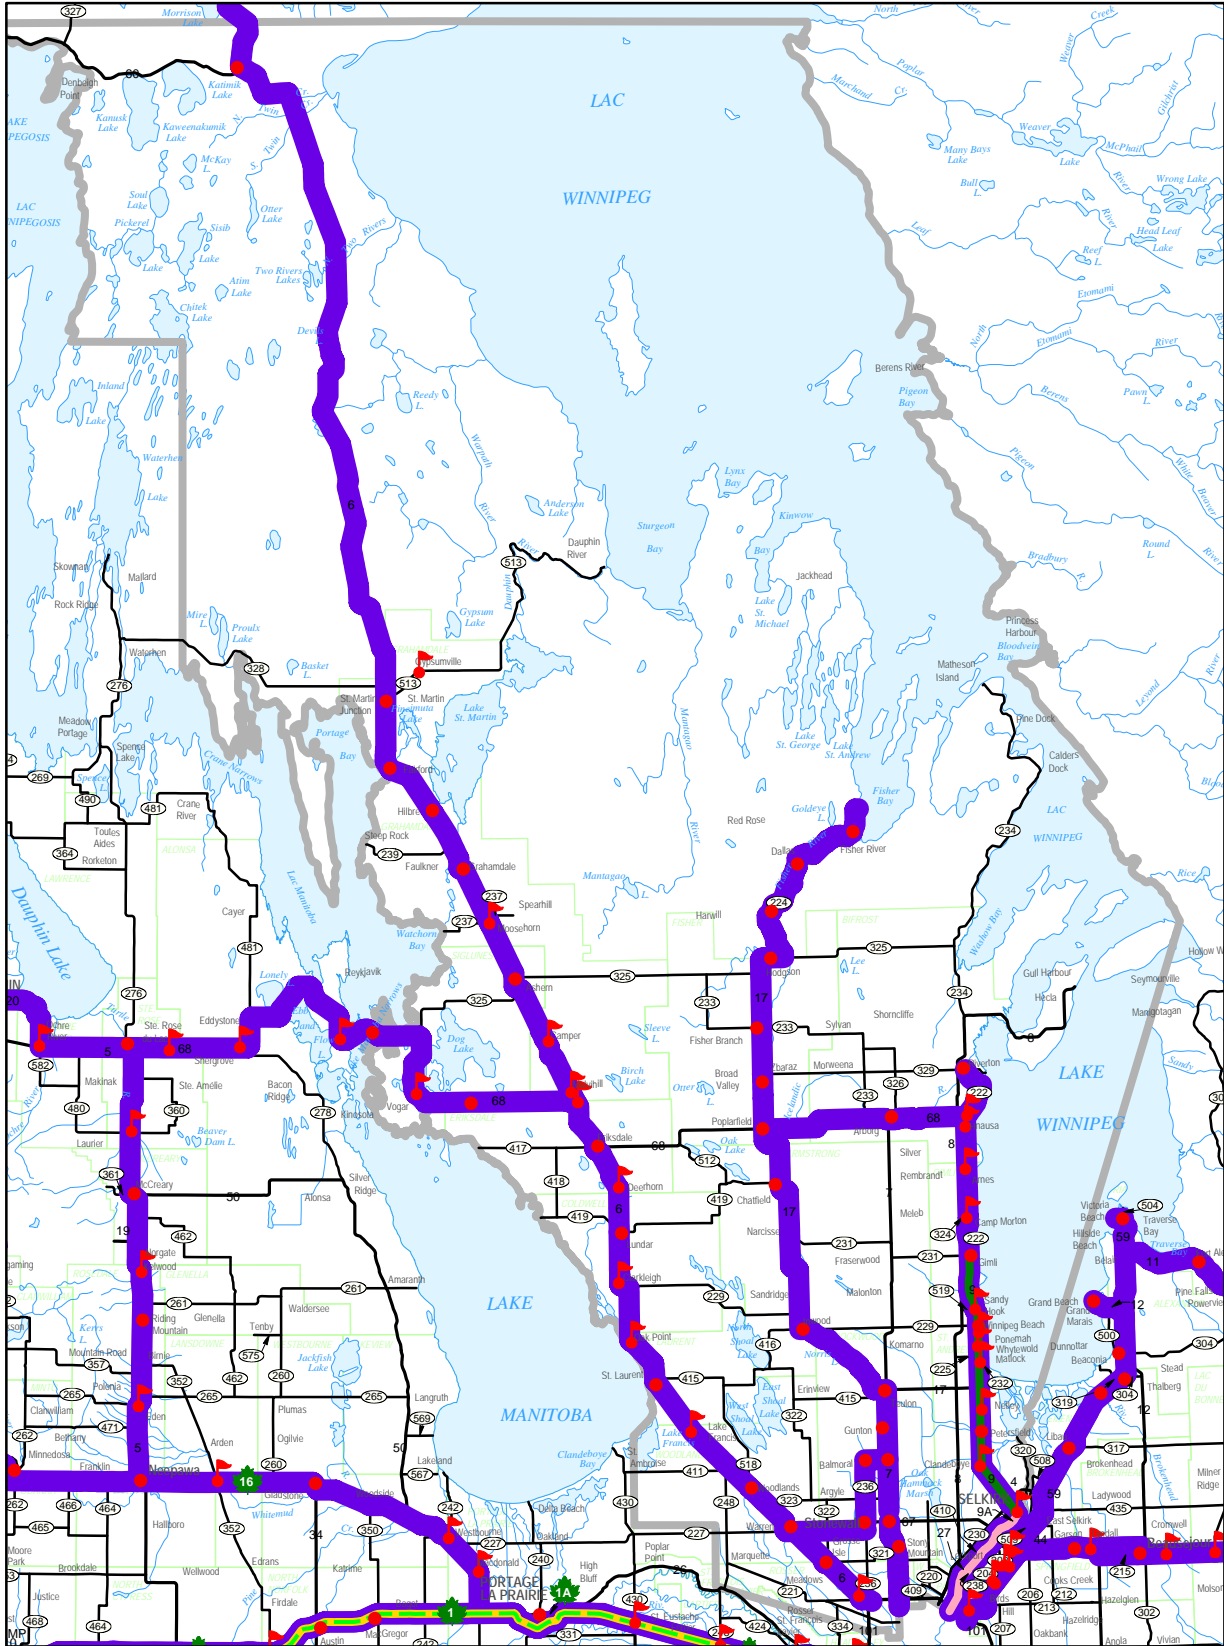

Manitoba Intercity Bus Project

Interlake Region Scheduled Bus Route Map

- | | | | | | | | |
|---------------------|--|---------------------------|--|---------------------|--|---------------|--|
| Greyhound Bus Route | | Provincial Roads | | Agency Bus Stop | | RM Boundary | |
| Interlake Transit | | Provincial Trunk Highways | | Flag Stop | | Drop Off Stop | |
| Beaver Bus Lines | | | | Region Boundary | | | |
| June 8, 2010 | | | | Provincial Boundary | | | |