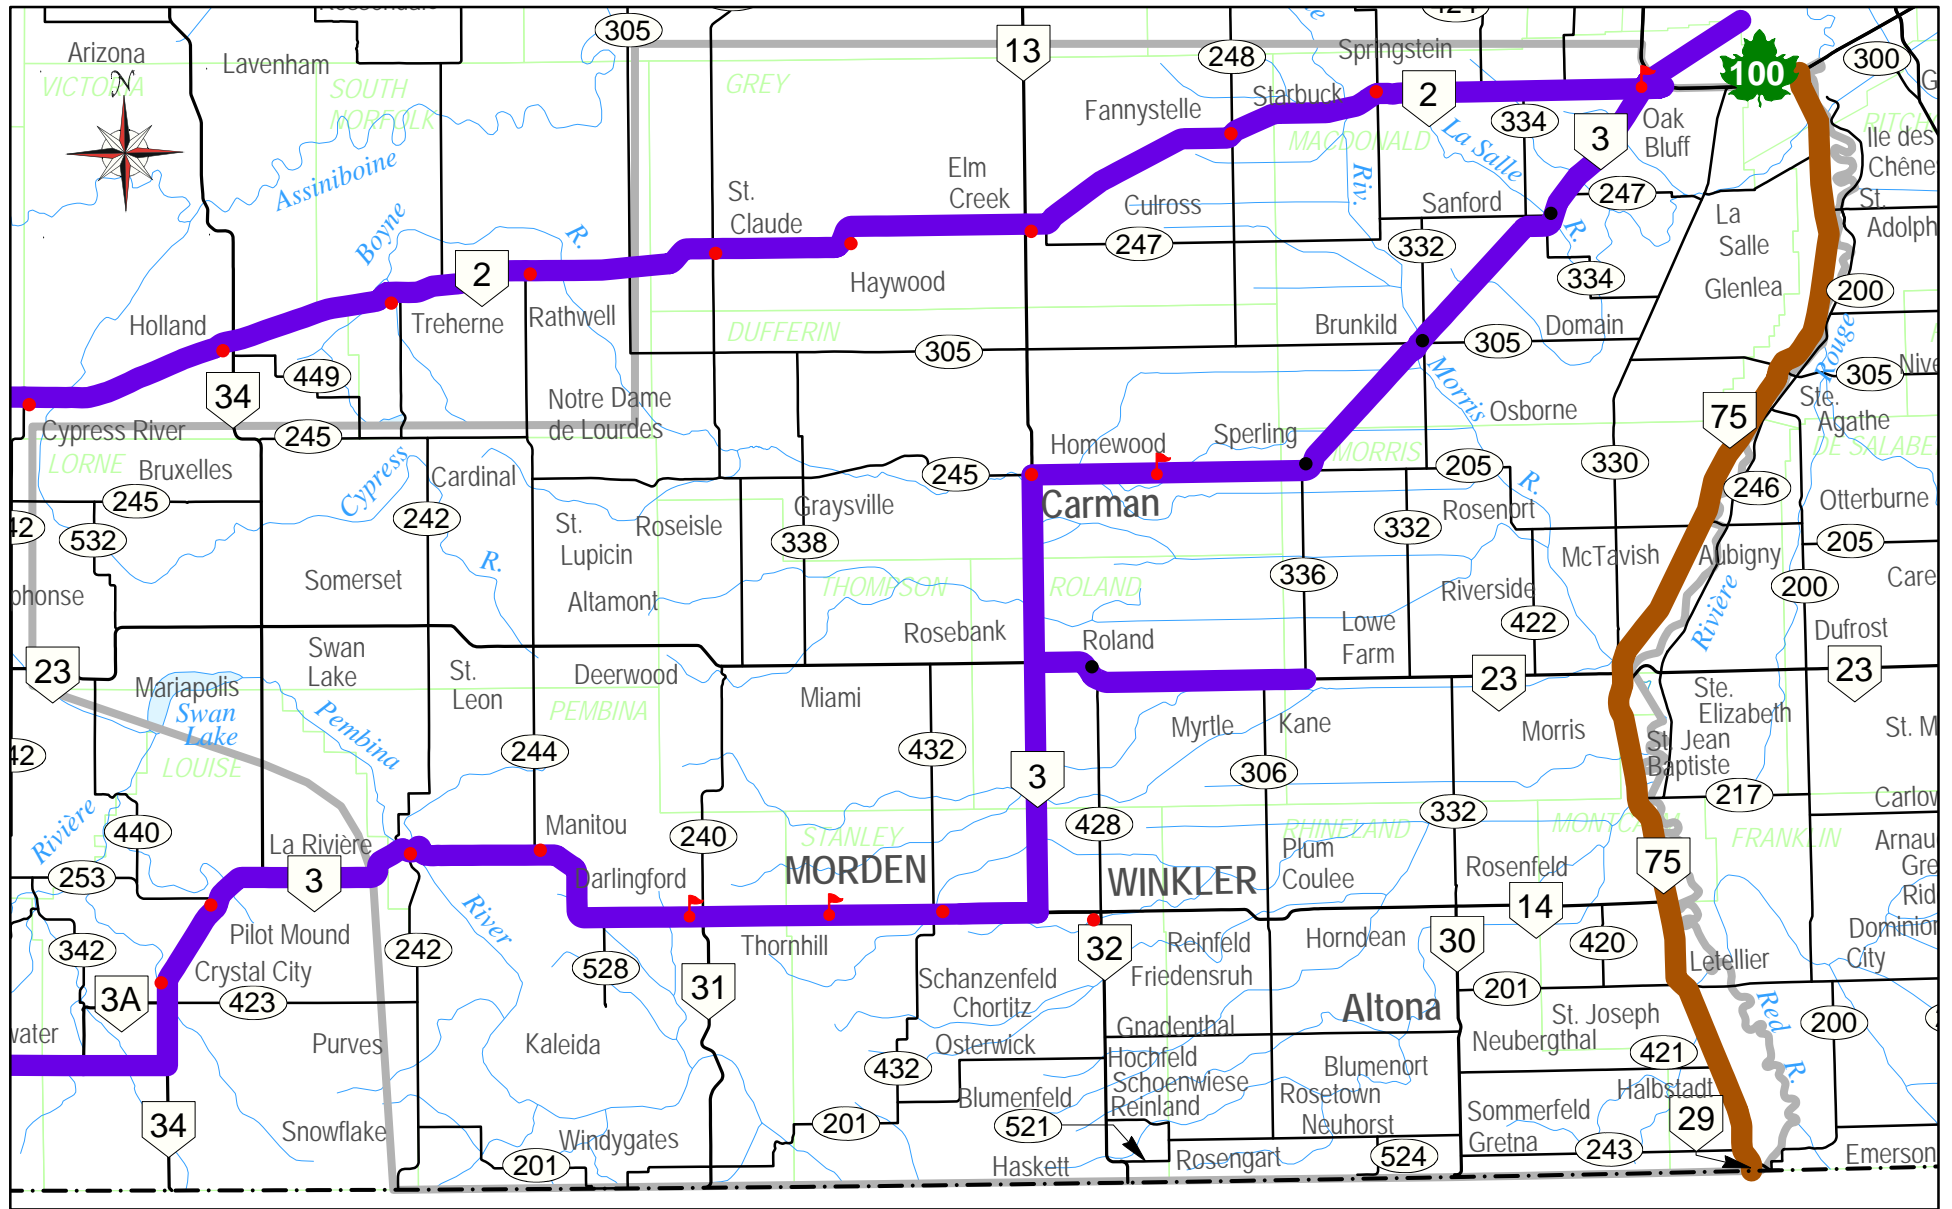

Manitoba Intercity Bus Project - Pembina Valley Region Scheduled Bus Route Map

- | | | | | | | | |
|---------------------|--|---------------------------|--|-----------------|--|---------------|--|
| Greyhound Bus Route | | Provincial Roads | | Agency Bus Stop | | RM Boundary | |
| Jefferson Lines | | Provincial Trunk Highways | | Flag Stop | | Drop Off Stop | |
| | | Region Boundary | | | | | |
| | | Provincial Boundary | | | | | |