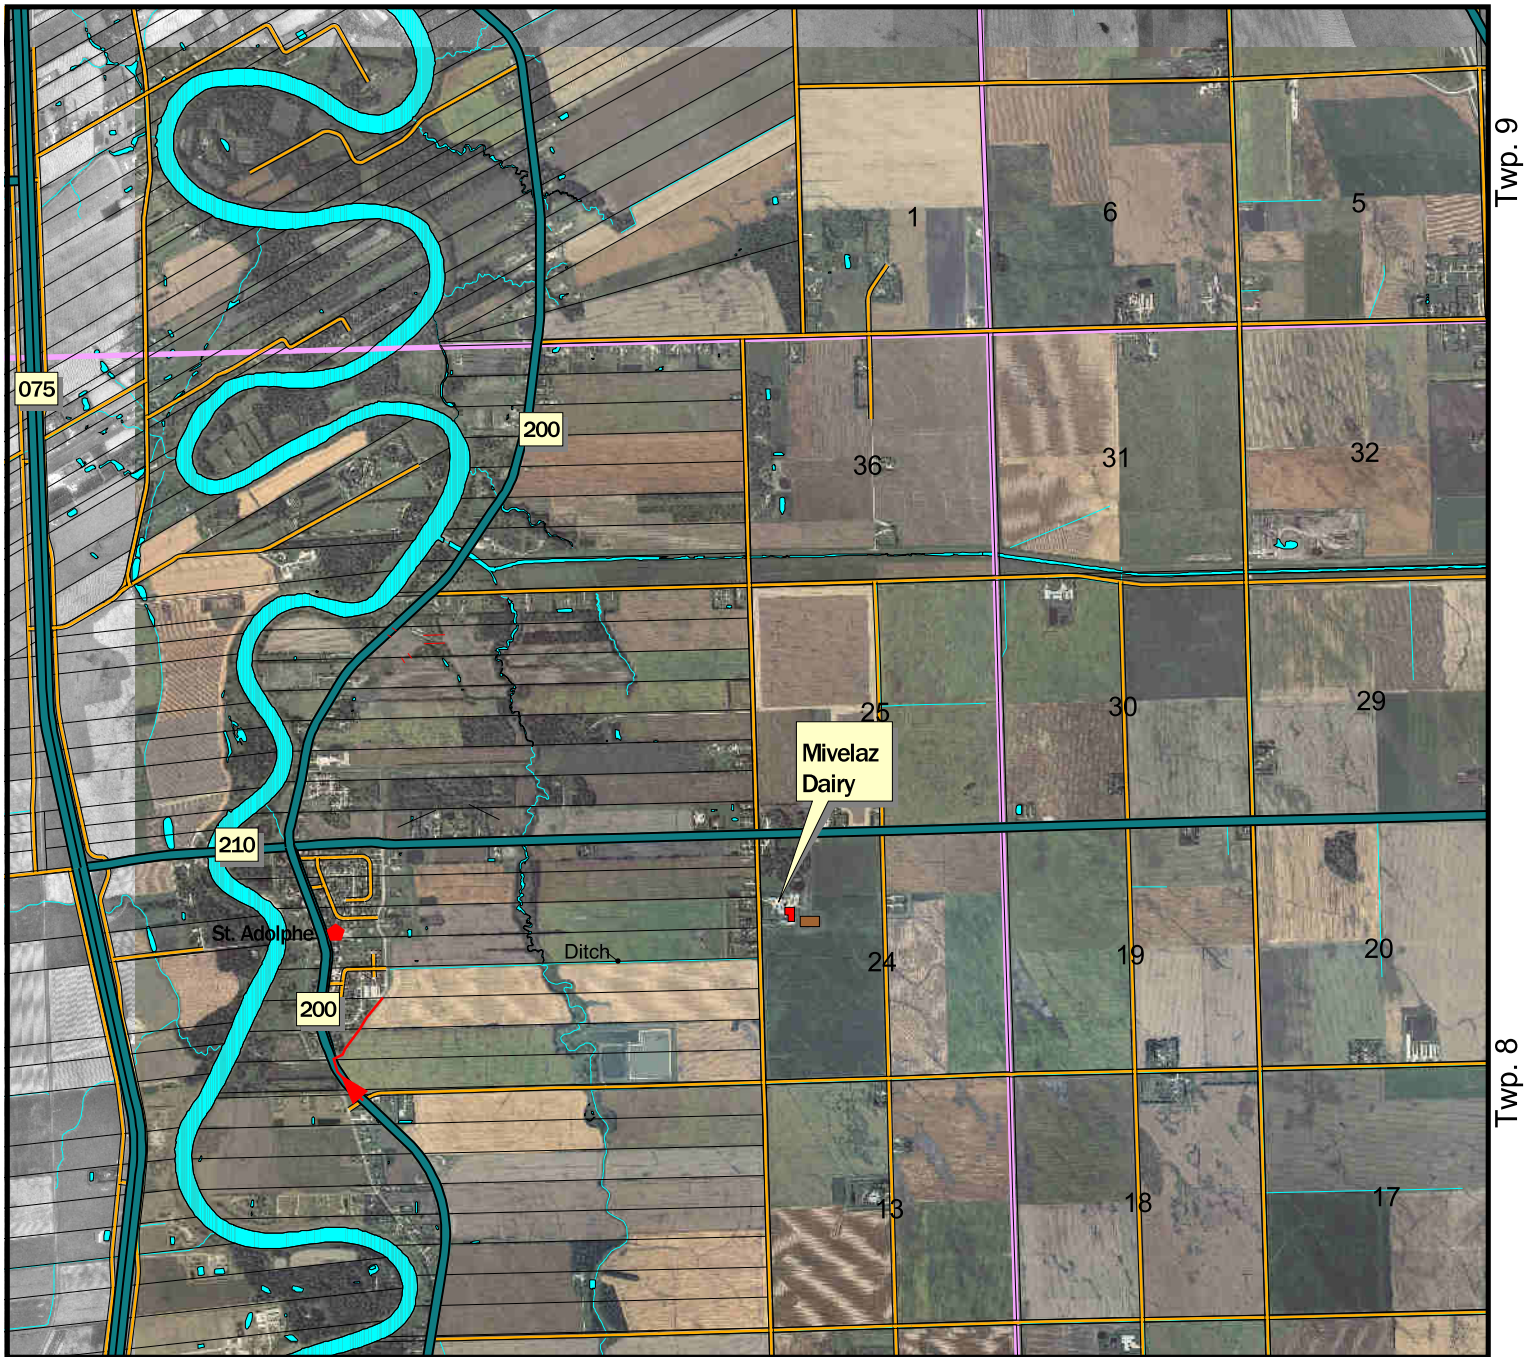

# Mivelaz Farms Inc. Location

Rge. 3E

Rge. 4E

1:50000

## Legend

-  Municipal Roads
-  Barn
-  Lagoon
-  Section and Lot Lines
-  Township
-  Waterbodies
-  Watercourses

### Data Sources:

Fields and irrigation areas drawn by Tone Ag in consultation with landowner, and subject to change.  
 Orthophotos are 1:60,000 from Manitoba Land Initiative website  
 Soil Features are 1:50,000 from Manitoba Land Initiative website  
 Highways are from Manitoba Highways and Transportation 1:60,000 map 1994  
 Sections are from Manitoba Land Initiative website