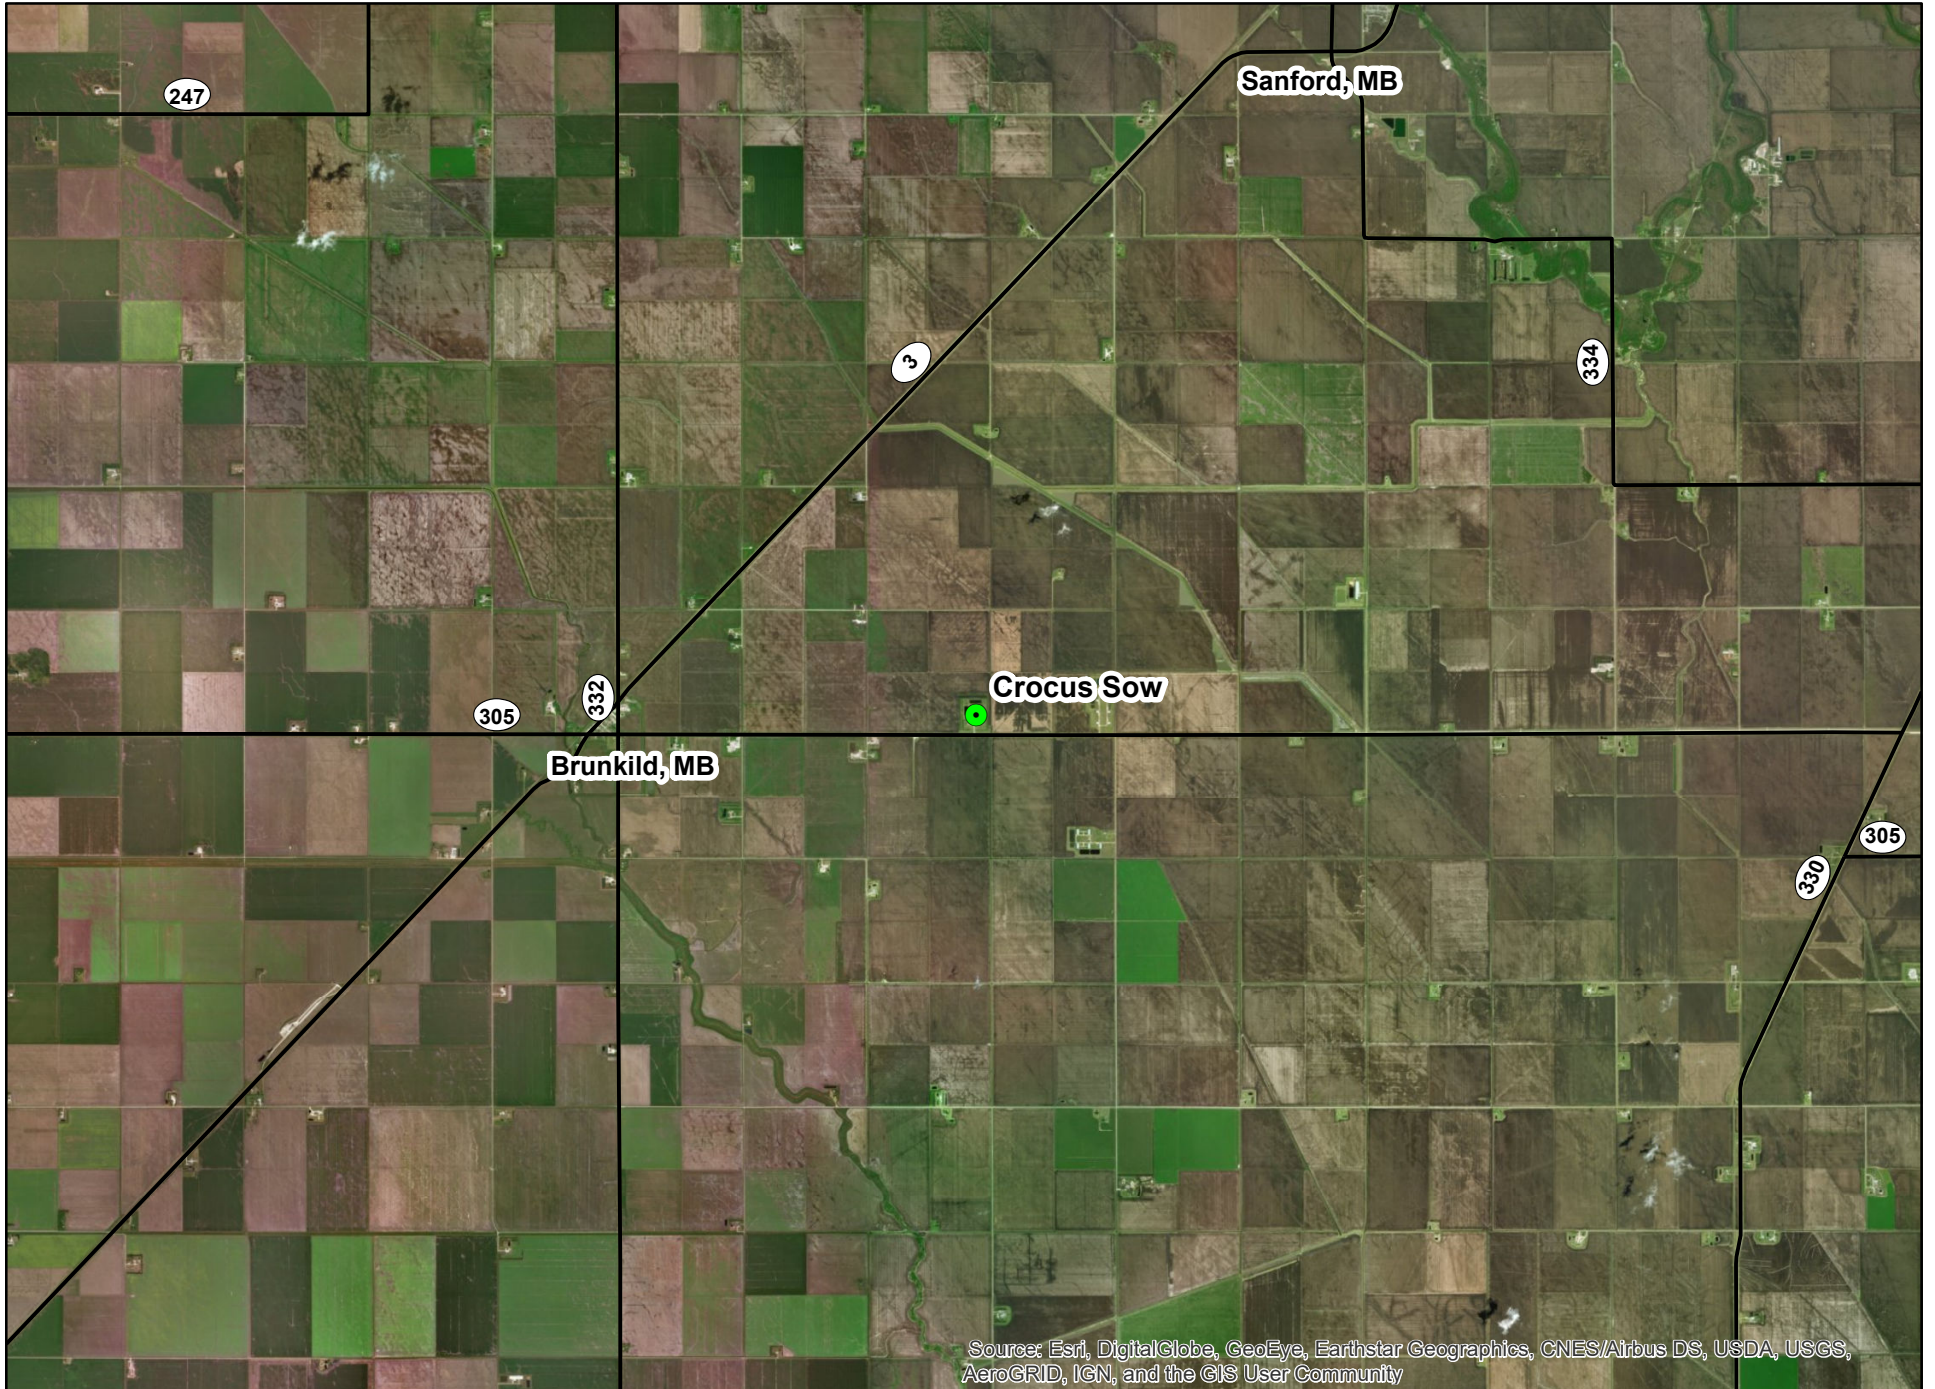

RM of Macdonald - Proposed Expansion Site

Prepared by:
Kieran Hamm
HyLife Ltd.