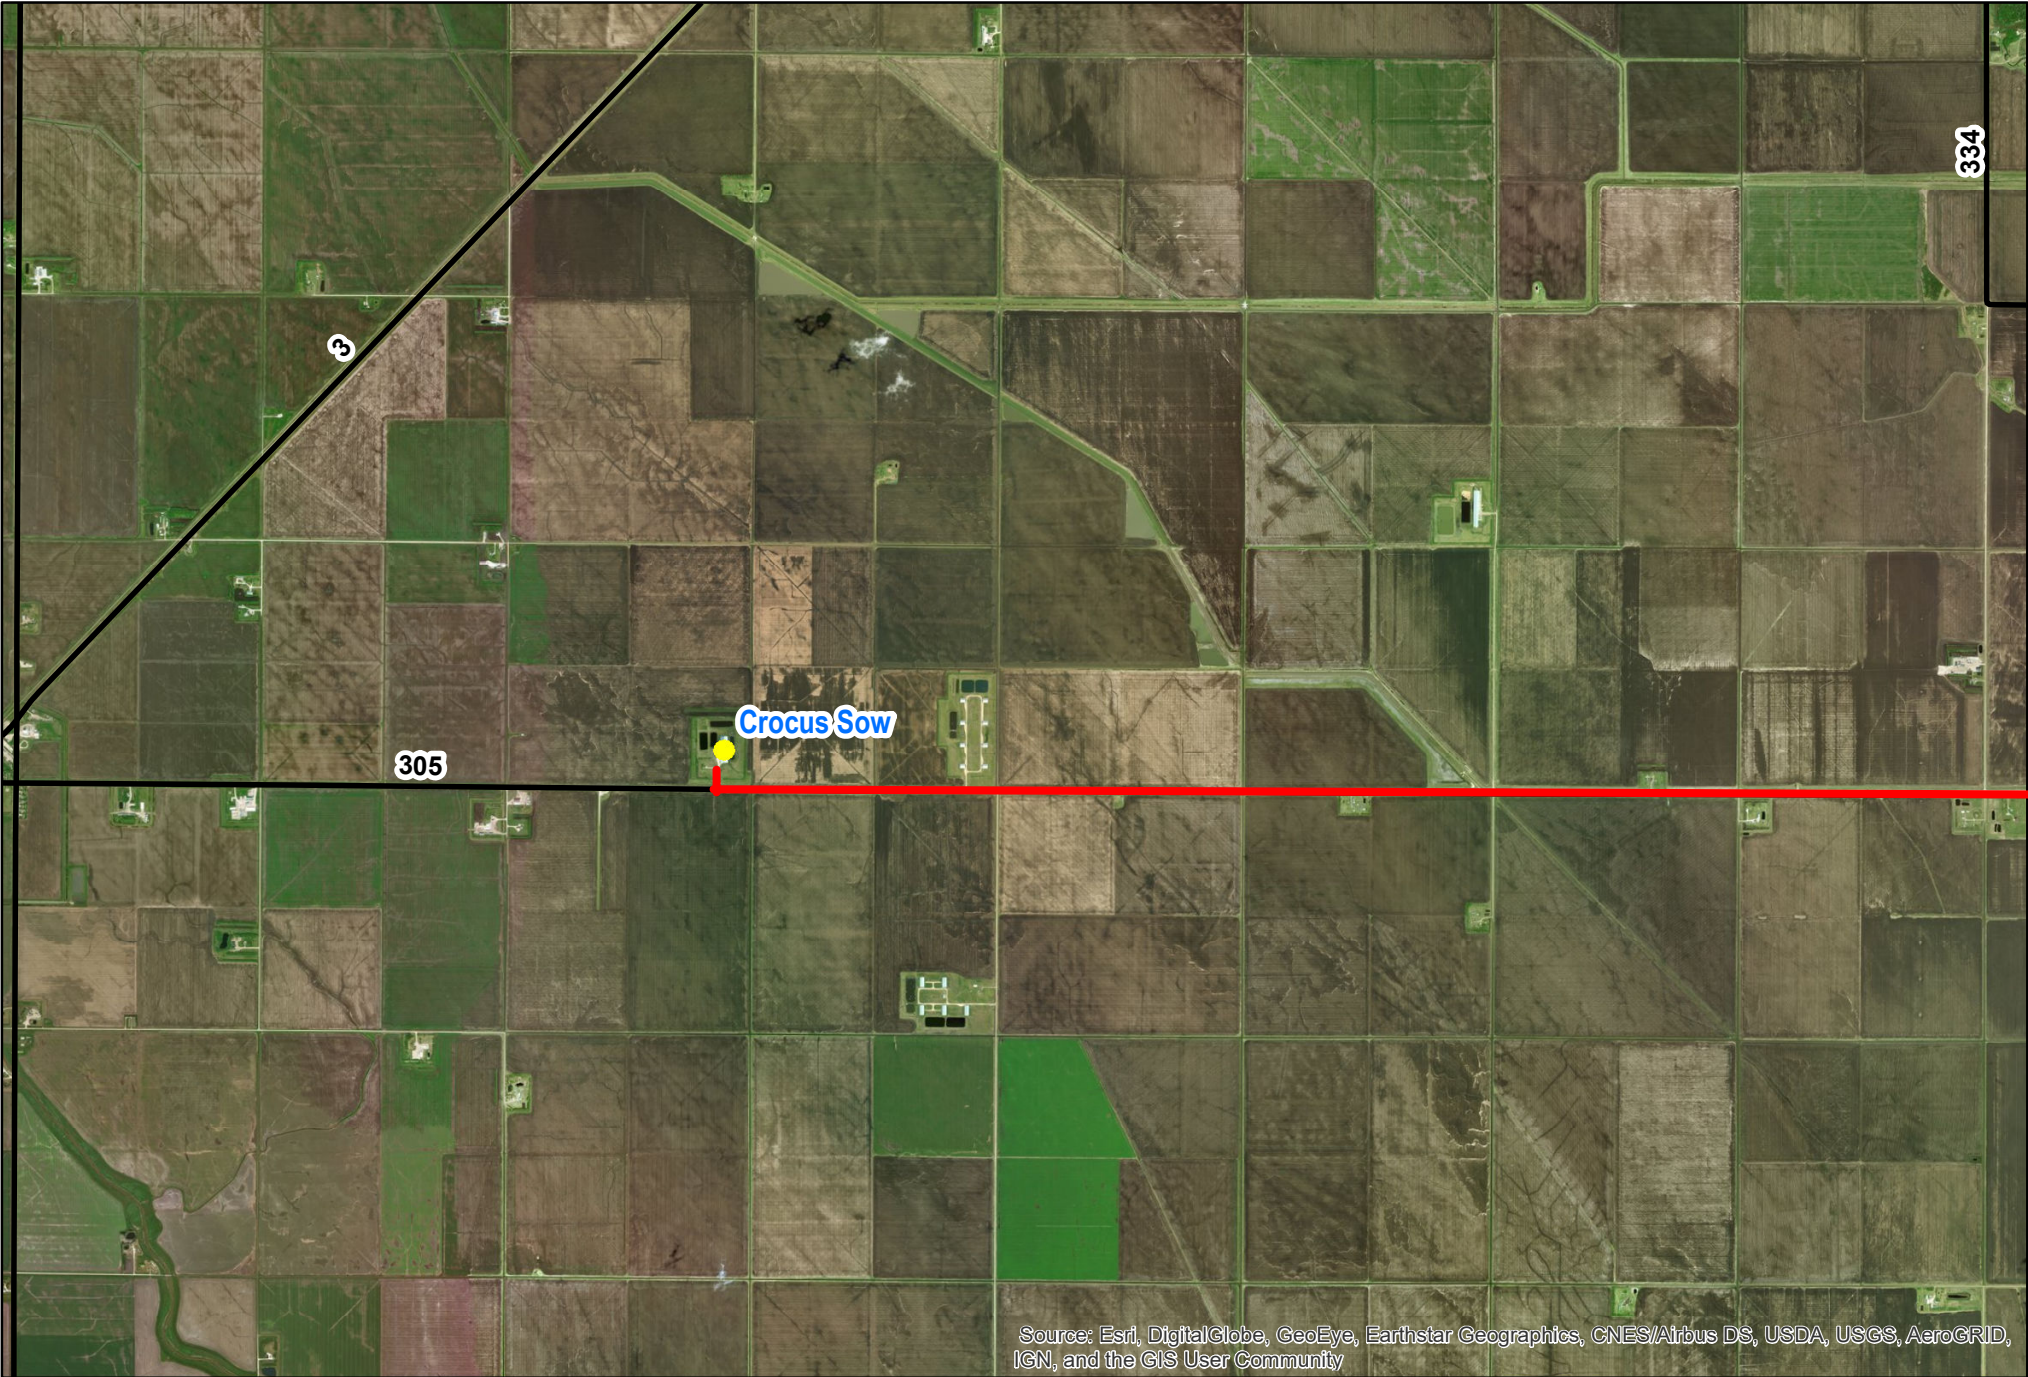

# Crocus Sow Truck Haul Route

Source: Esri, DigitalGlobe, GeoEye, Earthstar Geographics, CNES/Airbus DS, USDA, USGS, AeroGRID, IGN, and the GIS User Community

Prepared by:  
Kieran Hamm  
Nutrient Management Coordinator  
Hylife Ltd.