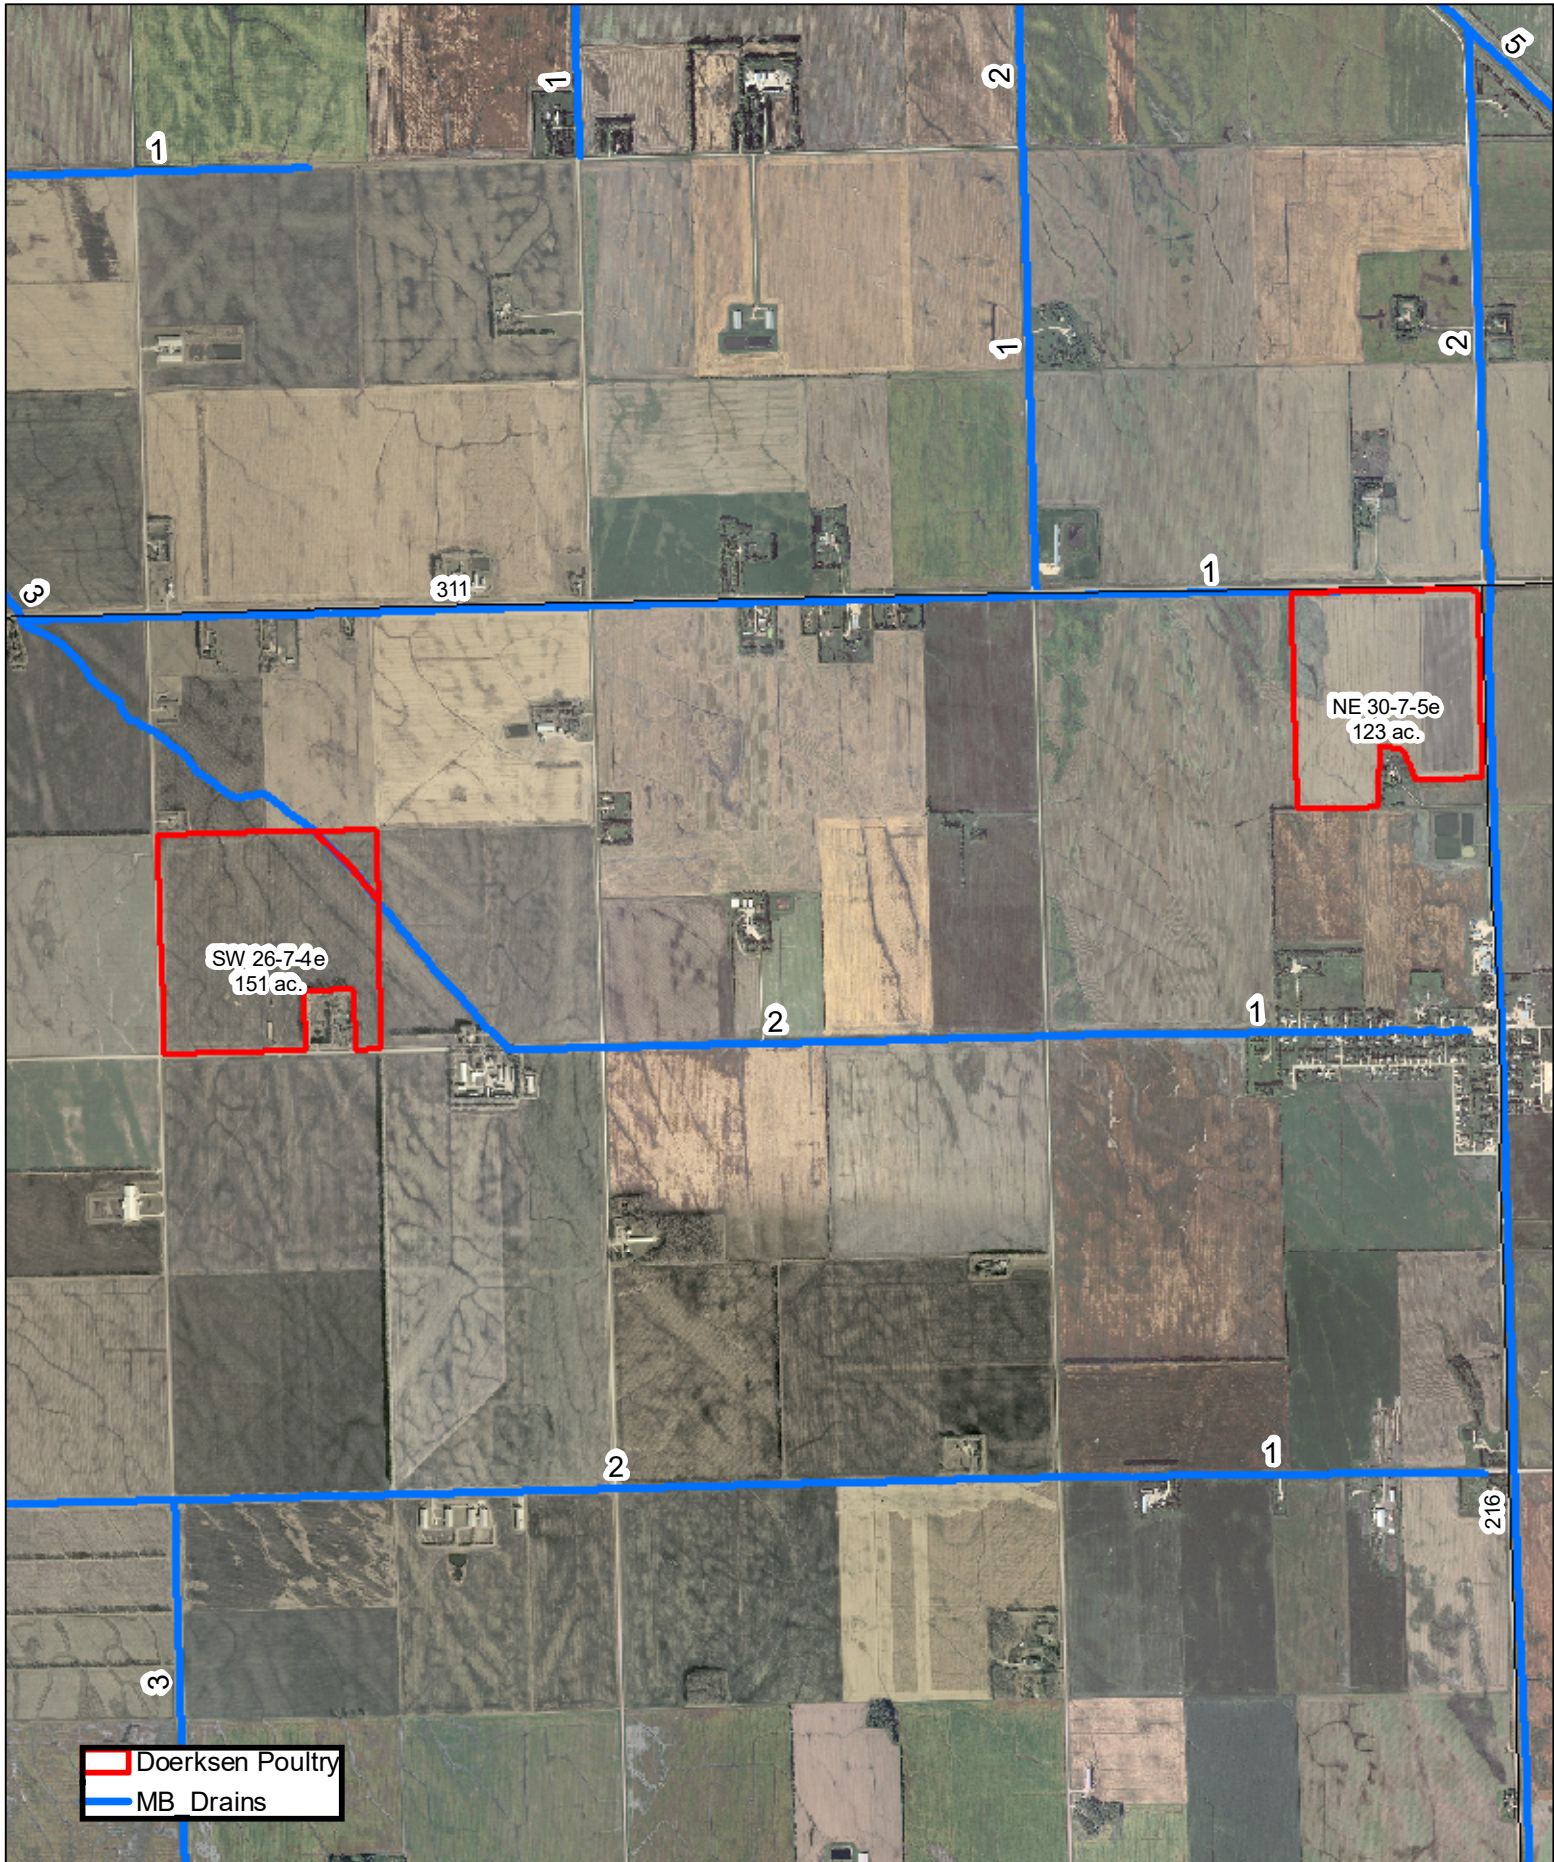

Doerksen Poultry Farm Soils Map East - June 2019

Doerksen Poultry Farm Soils Map West - June 2019

Doerksen Poultry

Detailed Soils Jan 2017

- Class 1
- Class 2
- Class 3
- Class 4
- Class 5
- Class 6
- Class 7
- Organic
- Unclassified
- Water

Doerksen Poultry Farm Spread Fields East - June 2019

Doerksen Poultry Farm Spread Fields West - June 2019

Doerksen Poultry Spread Fields North - Jan. 2020

Doerksen Poultry Farm Mb Drains East - June 2019

Doerksen Poultry Farm Mb Drains West - June 2019

Doerksen Poultry Mb. Drains North - Jan. 2020