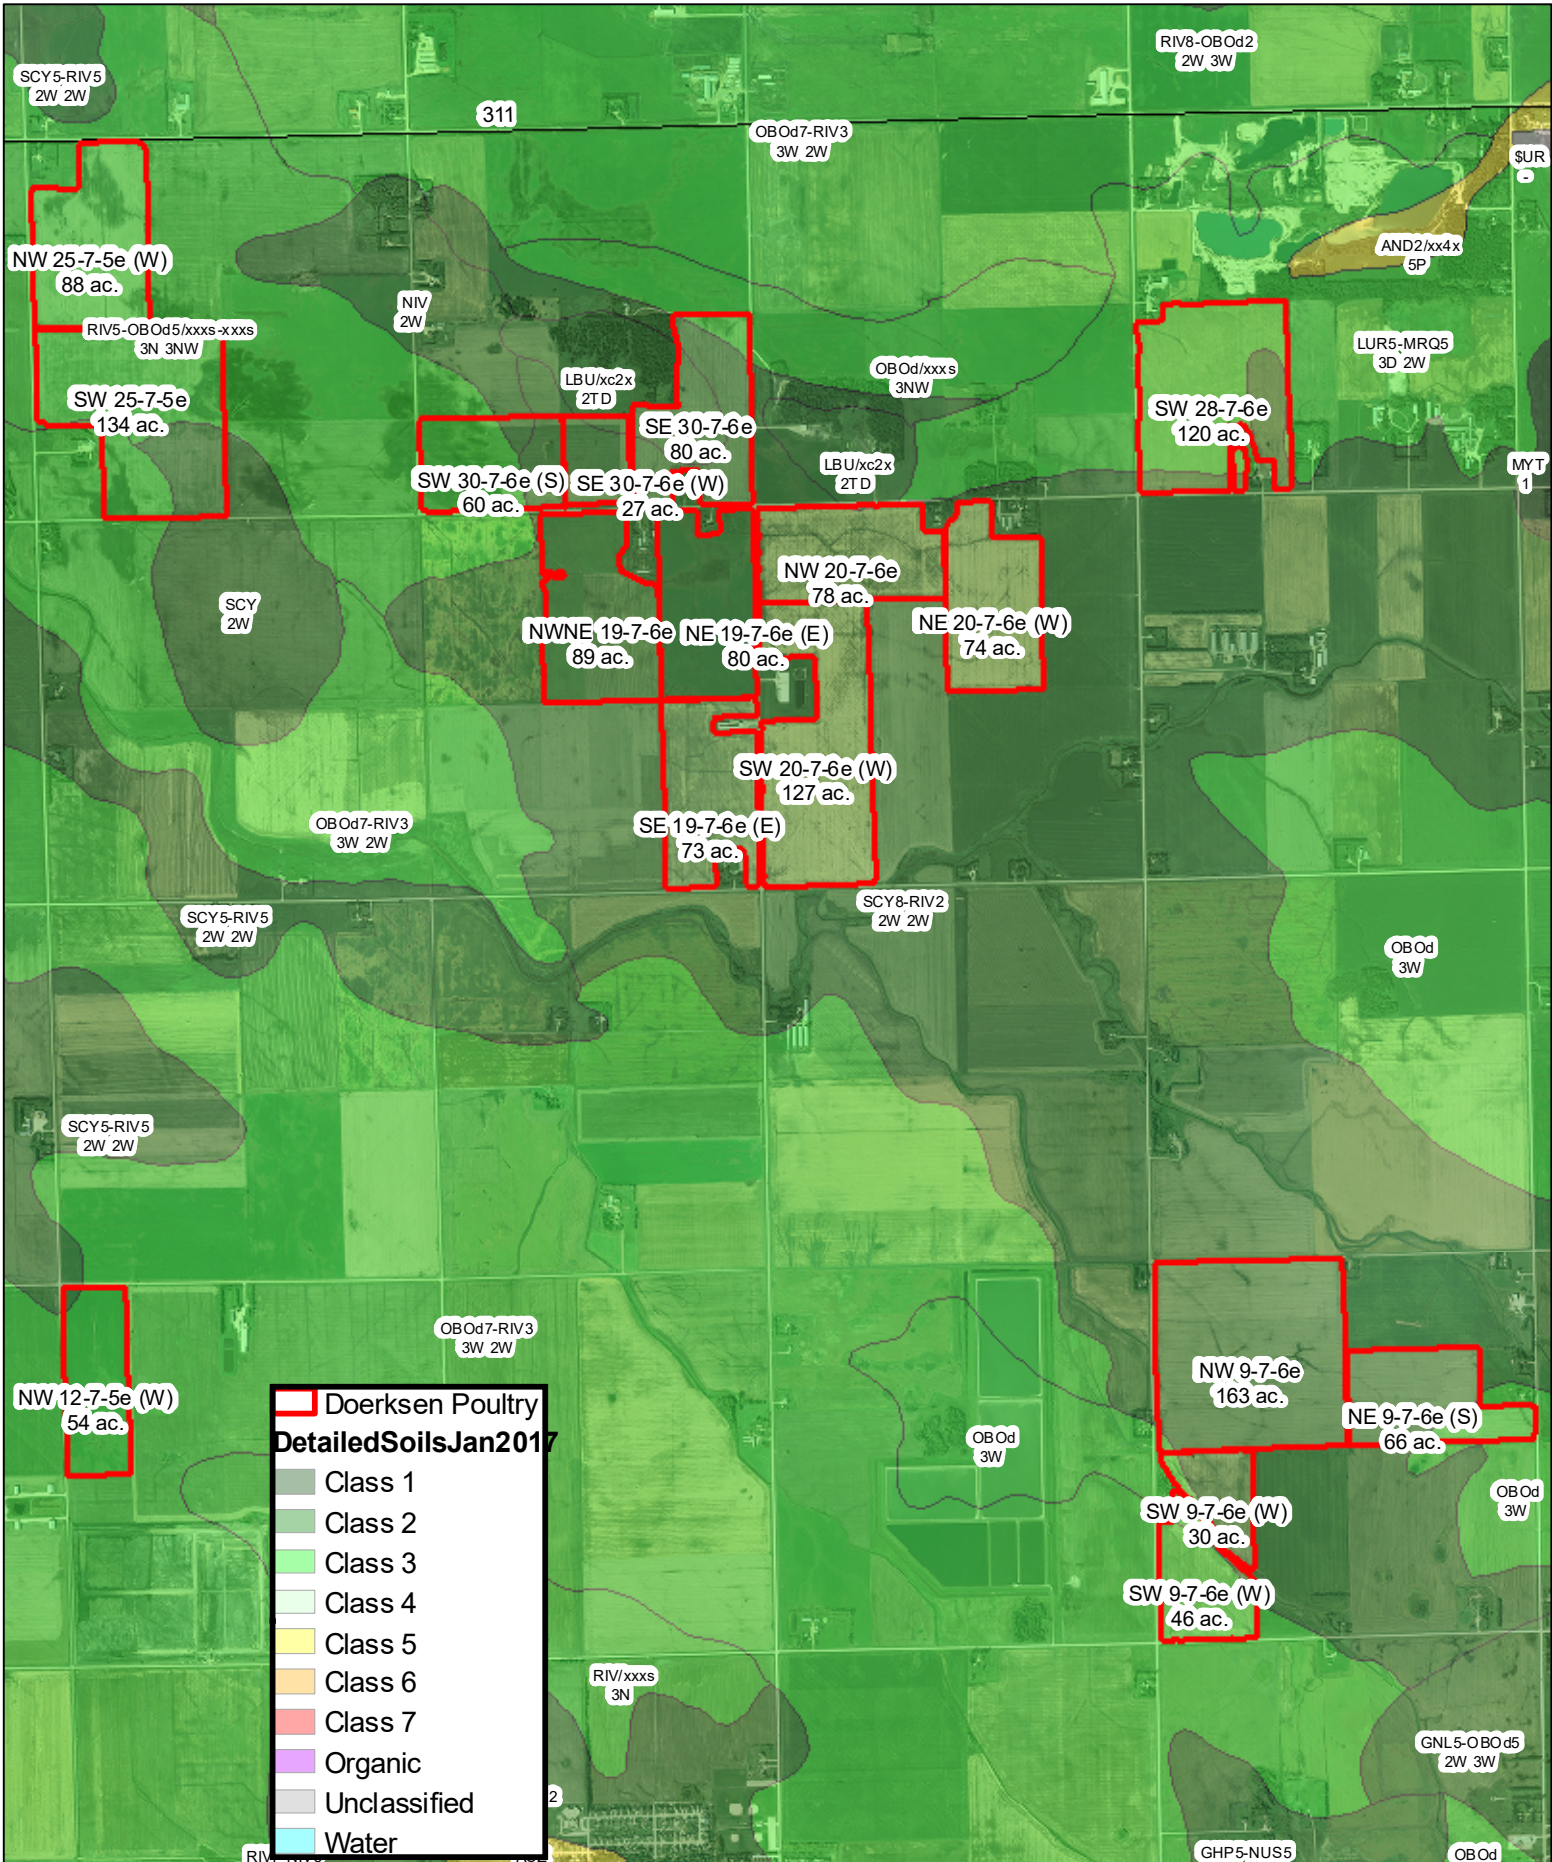

Doerksen Poultry Farm Soils Map East - June 2019

Doerksen Poultry Farm Soils Map West - June 2019

Doerksen Poultry

Detailed Soils Jan 2017

- Class 1
- Class 2
- Class 3
- Class 4
- Class 5
- Class 6
- Class 7
- Organic
- Unclassified
- Water

Doerksen Poultry Farm Spread Fields East - June 2019

Doerksen Poultry Farm Spread Fields West - June 2019

Doerksen Poultry Spread Fields North - Jan. 2020

Doerksen Poultry Farm Mb Drains East - June 2019

Doerksen Poultry Farm Mb Drains West - June 2019

Doerksen Poultry Mb. Drains North - Jan. 2020