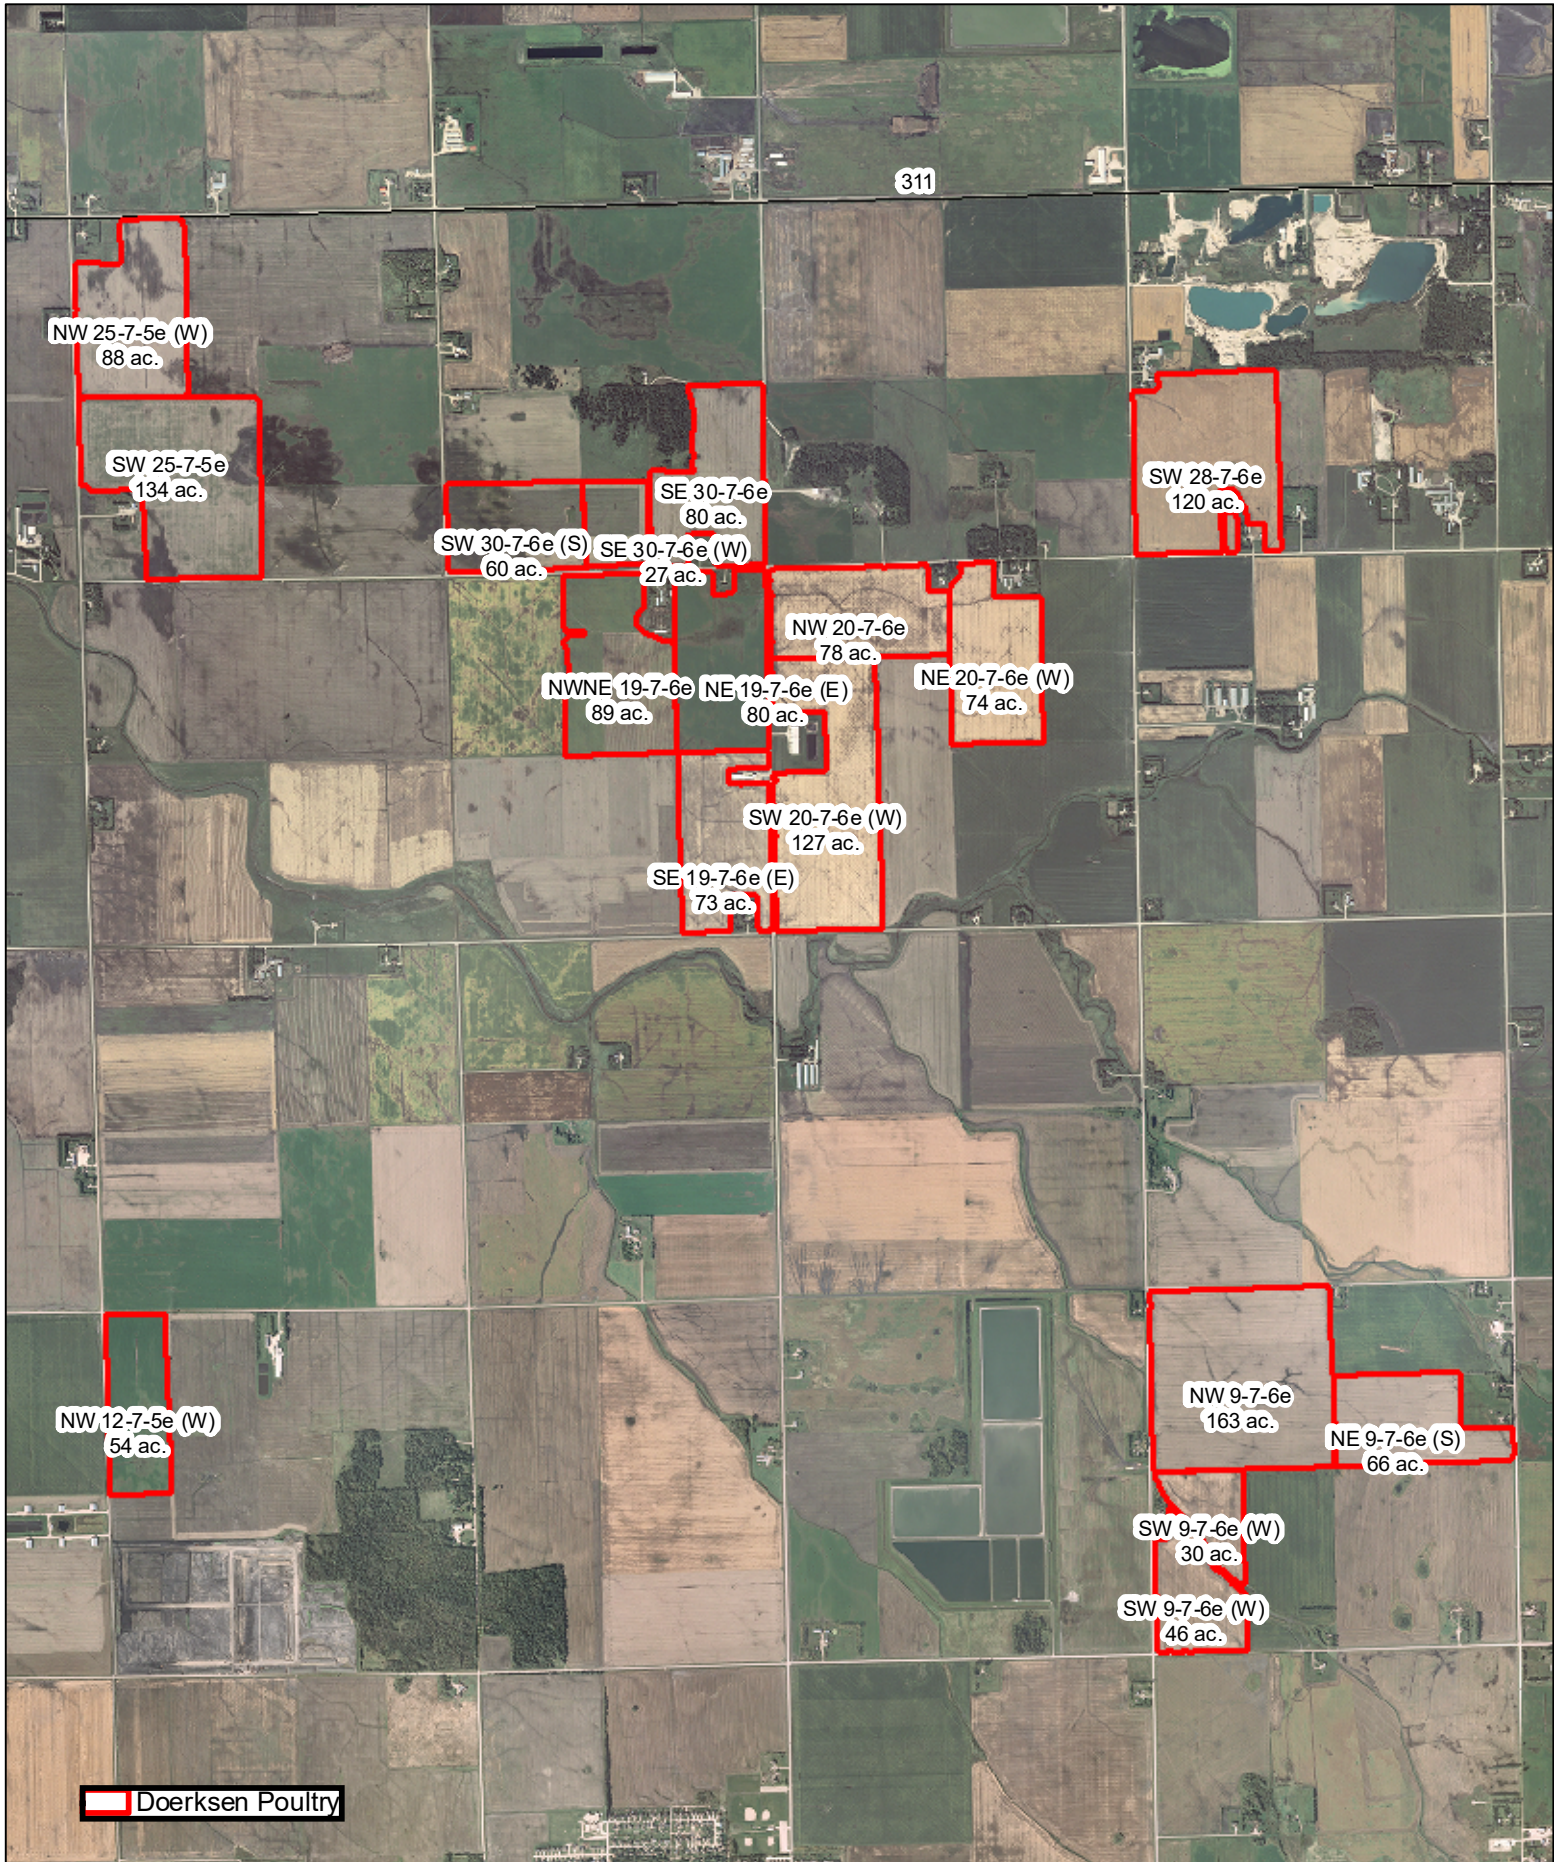

Doerksen Poultry Farm Soils Map East - June 2019

Doerksen Poultry Farm Soils Map West - June 2019

Doerksen Poultry

Detailed Soils Jan 2017

- Class 1
- Class 2
- Class 3
- Class 4
- Class 5
- Class 6
- Class 7
- Organic
- Unclassified
- Water

Doerksen Poultry Farm Spread Fields East - June 2019

Doerksen Poultry Farm Spread Fields West - June 2019

Doerksen Poultry Spread Fields North - Jan. 2020

Doerksen Poultry Farm Mb Drains East - June 2019

Doerksen Poultry Farm Mb Drains West - June 2019

Doerksen Poultry Mb. Drains North - Jan. 2020