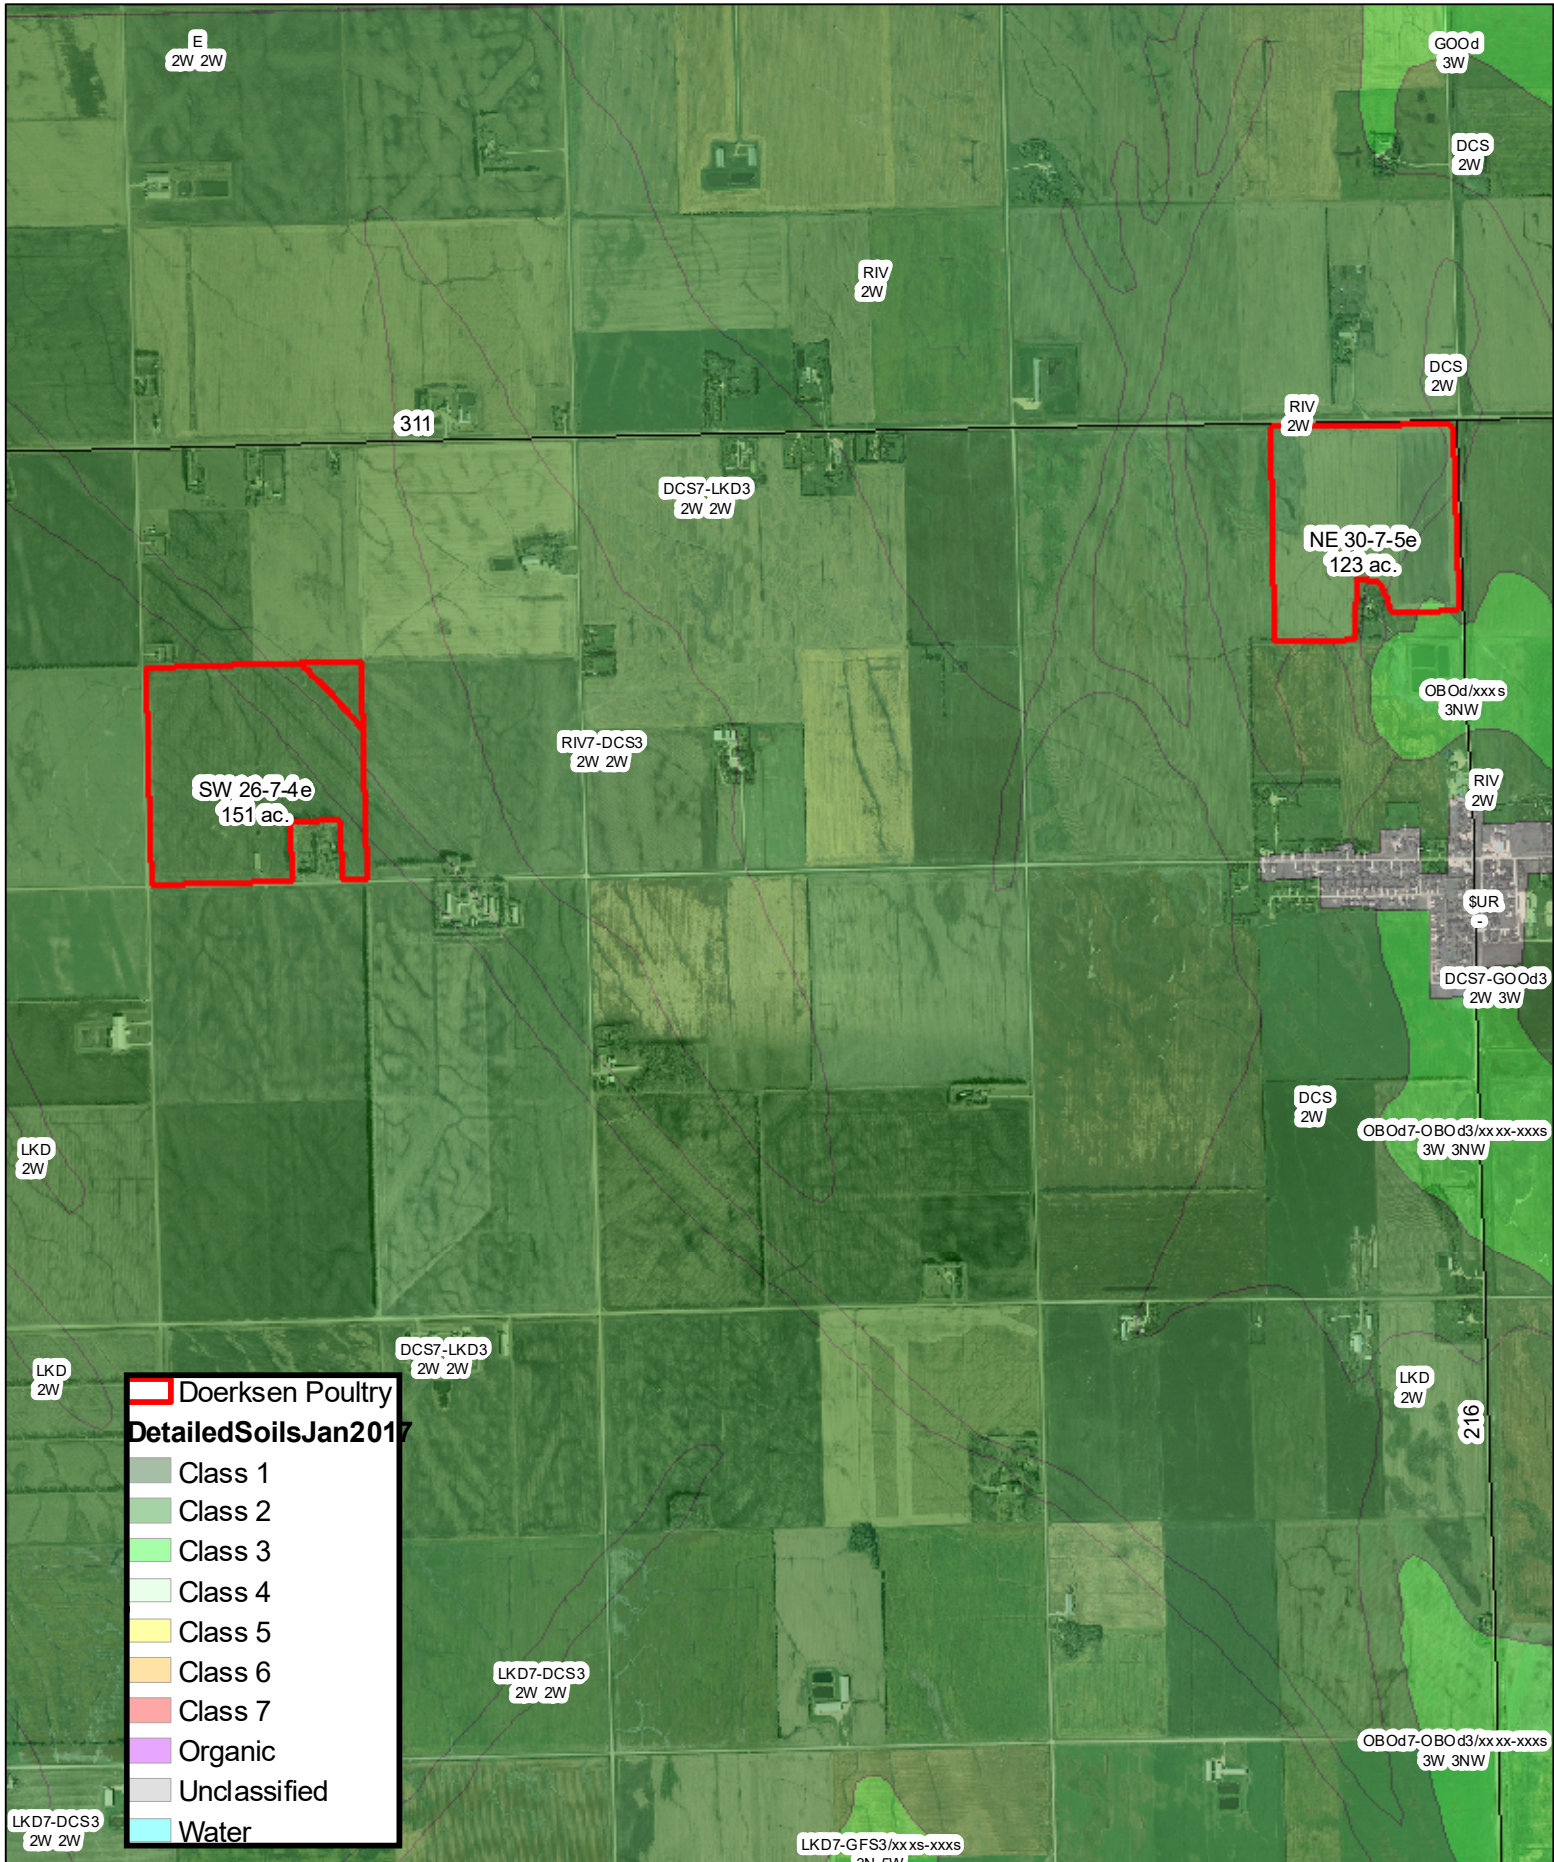

Doerksen Poultry Farm Soils Map East - June 2019

Doerksen Poultry Farm Soils Map West - June 2019

Doerksen Poultry

Detailed Soils Jan 2017

- Class 1
- Class 2
- Class 3
- Class 4
- Class 5
- Class 6
- Class 7
- Organic
- Unclassified
- Water

Doerksen Poultry Farm Spread Fields East - June 2019

Doerksen Poultry Farm Spread Fields West - June 2019

Doerksen Poultry Spread Fields North - Jan. 2020

Doerksen Poultry Farm Mb Drains East - June 2019

Doerksen Poultry Farm Mb Drains West - June 2019

Doerksen Poultry Mb. Drains North - Jan. 2020