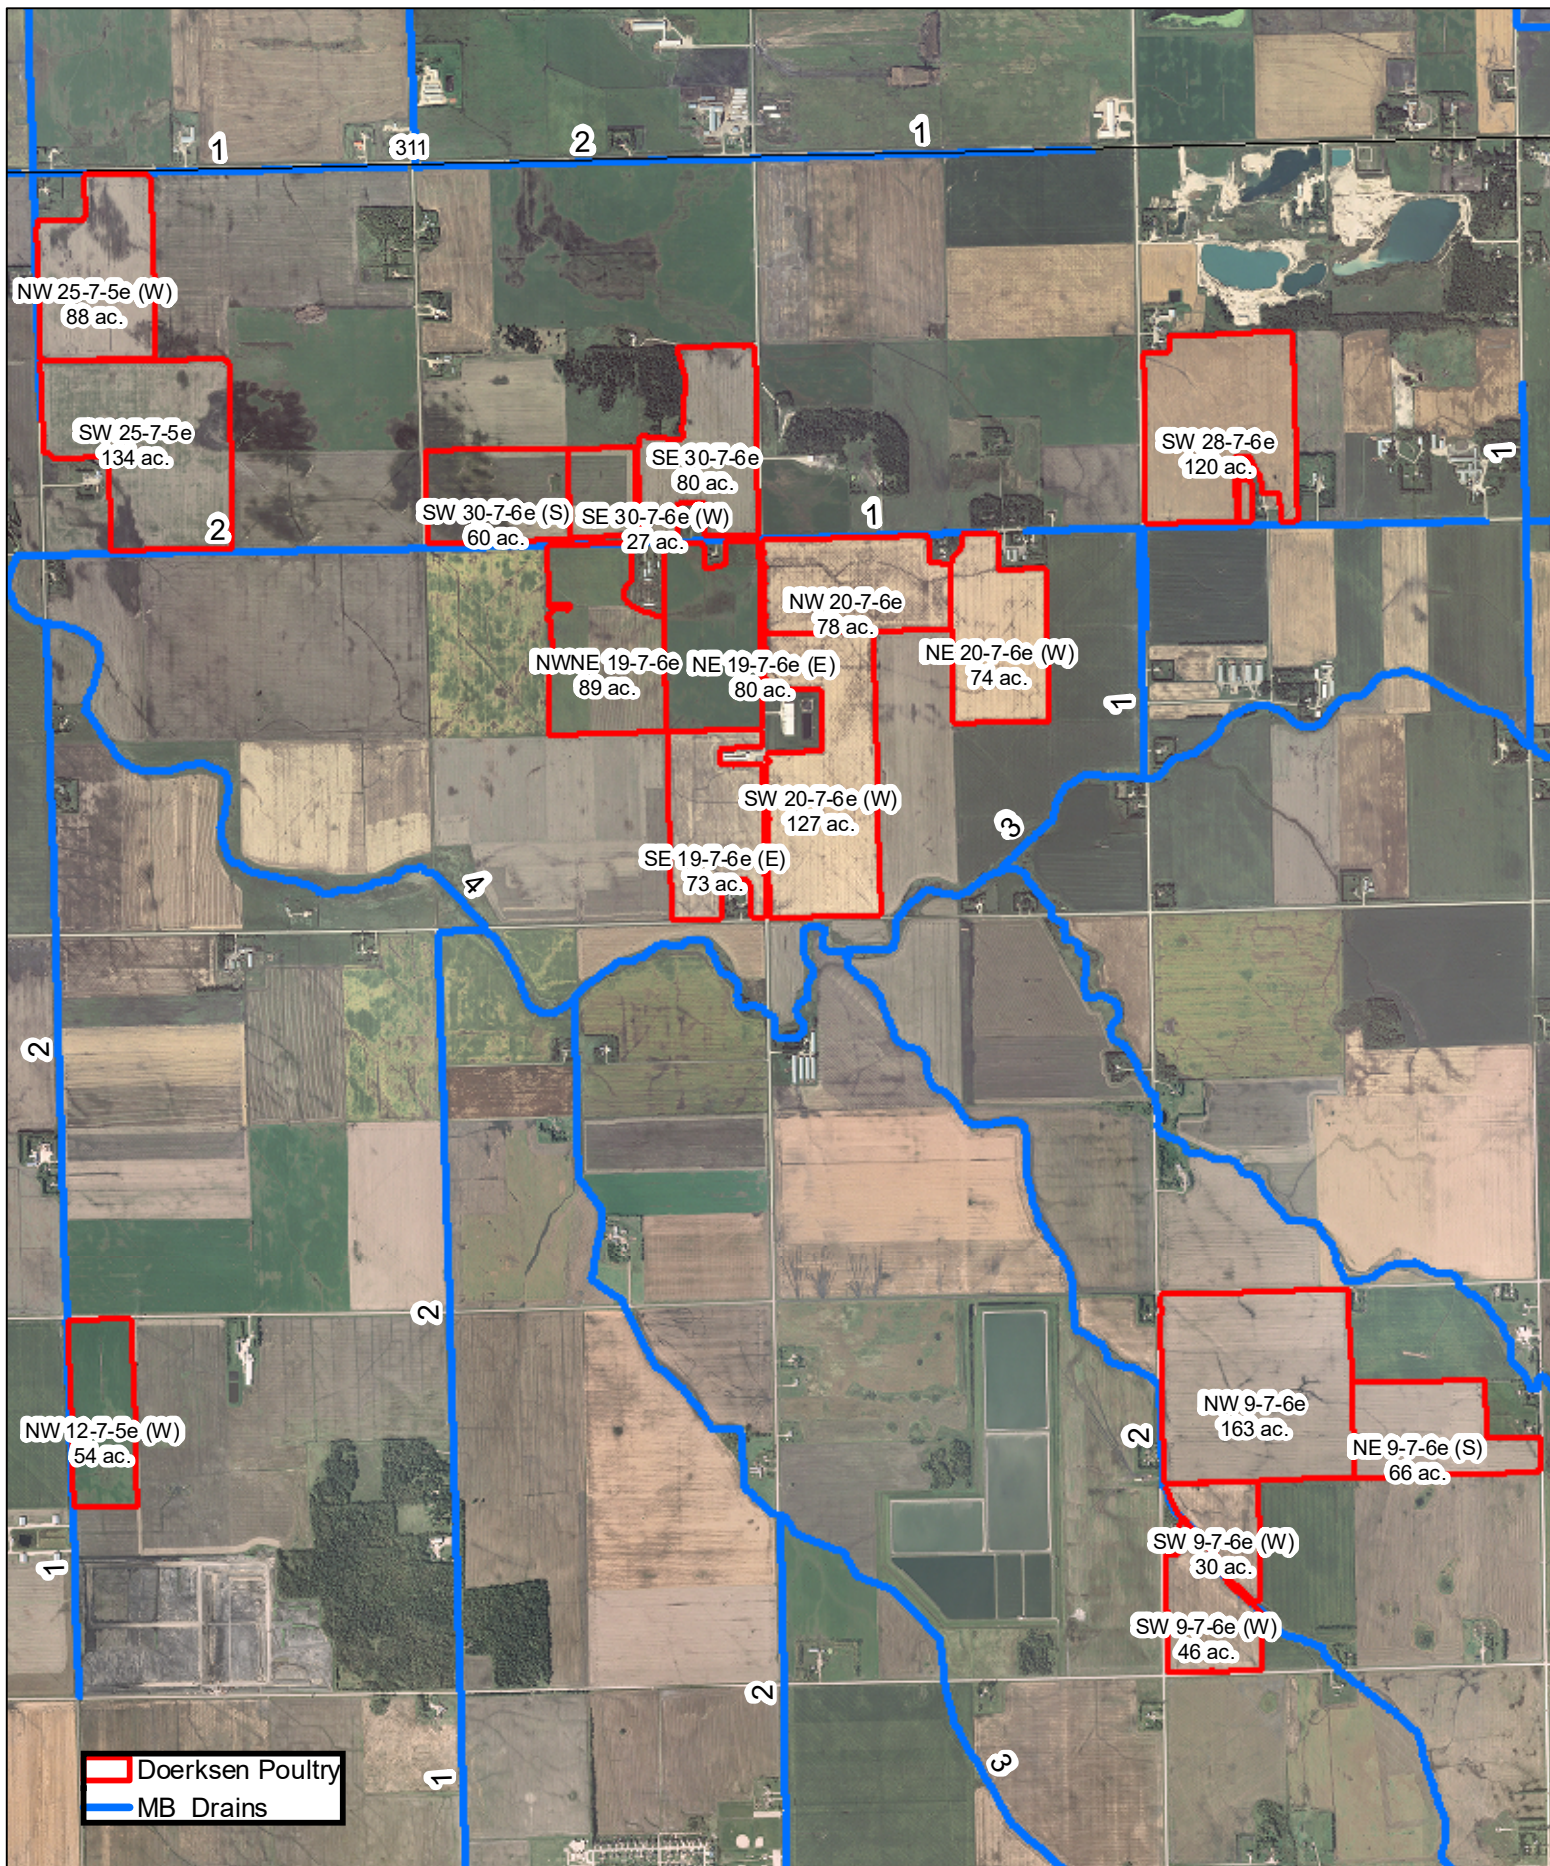

Doerksen Poultry Farm Soils Map East - June 2019

Doerksen Poultry Farm Soils Map West - June 2019

Doerksen Poultry

Detailed Soils Jan 2017

- Class 1
- Class 2
- Class 3
- Class 4
- Class 5
- Class 6
- Class 7
- Organic
- Unclassified
- Water

Doerksen Poultry Farm Spread Fields East - June 2019

Doerksen Poultry Farm Spread Fields West - June 2019

Doerksen Poultry Spread Fields North - Jan. 2020

Doerksen Poultry Farm Mb Drains East - June 2019

Doerksen Poultry Farm Mb Drains West - June 2019

Doerksen Poultry Mb. Drains North - Jan. 2020