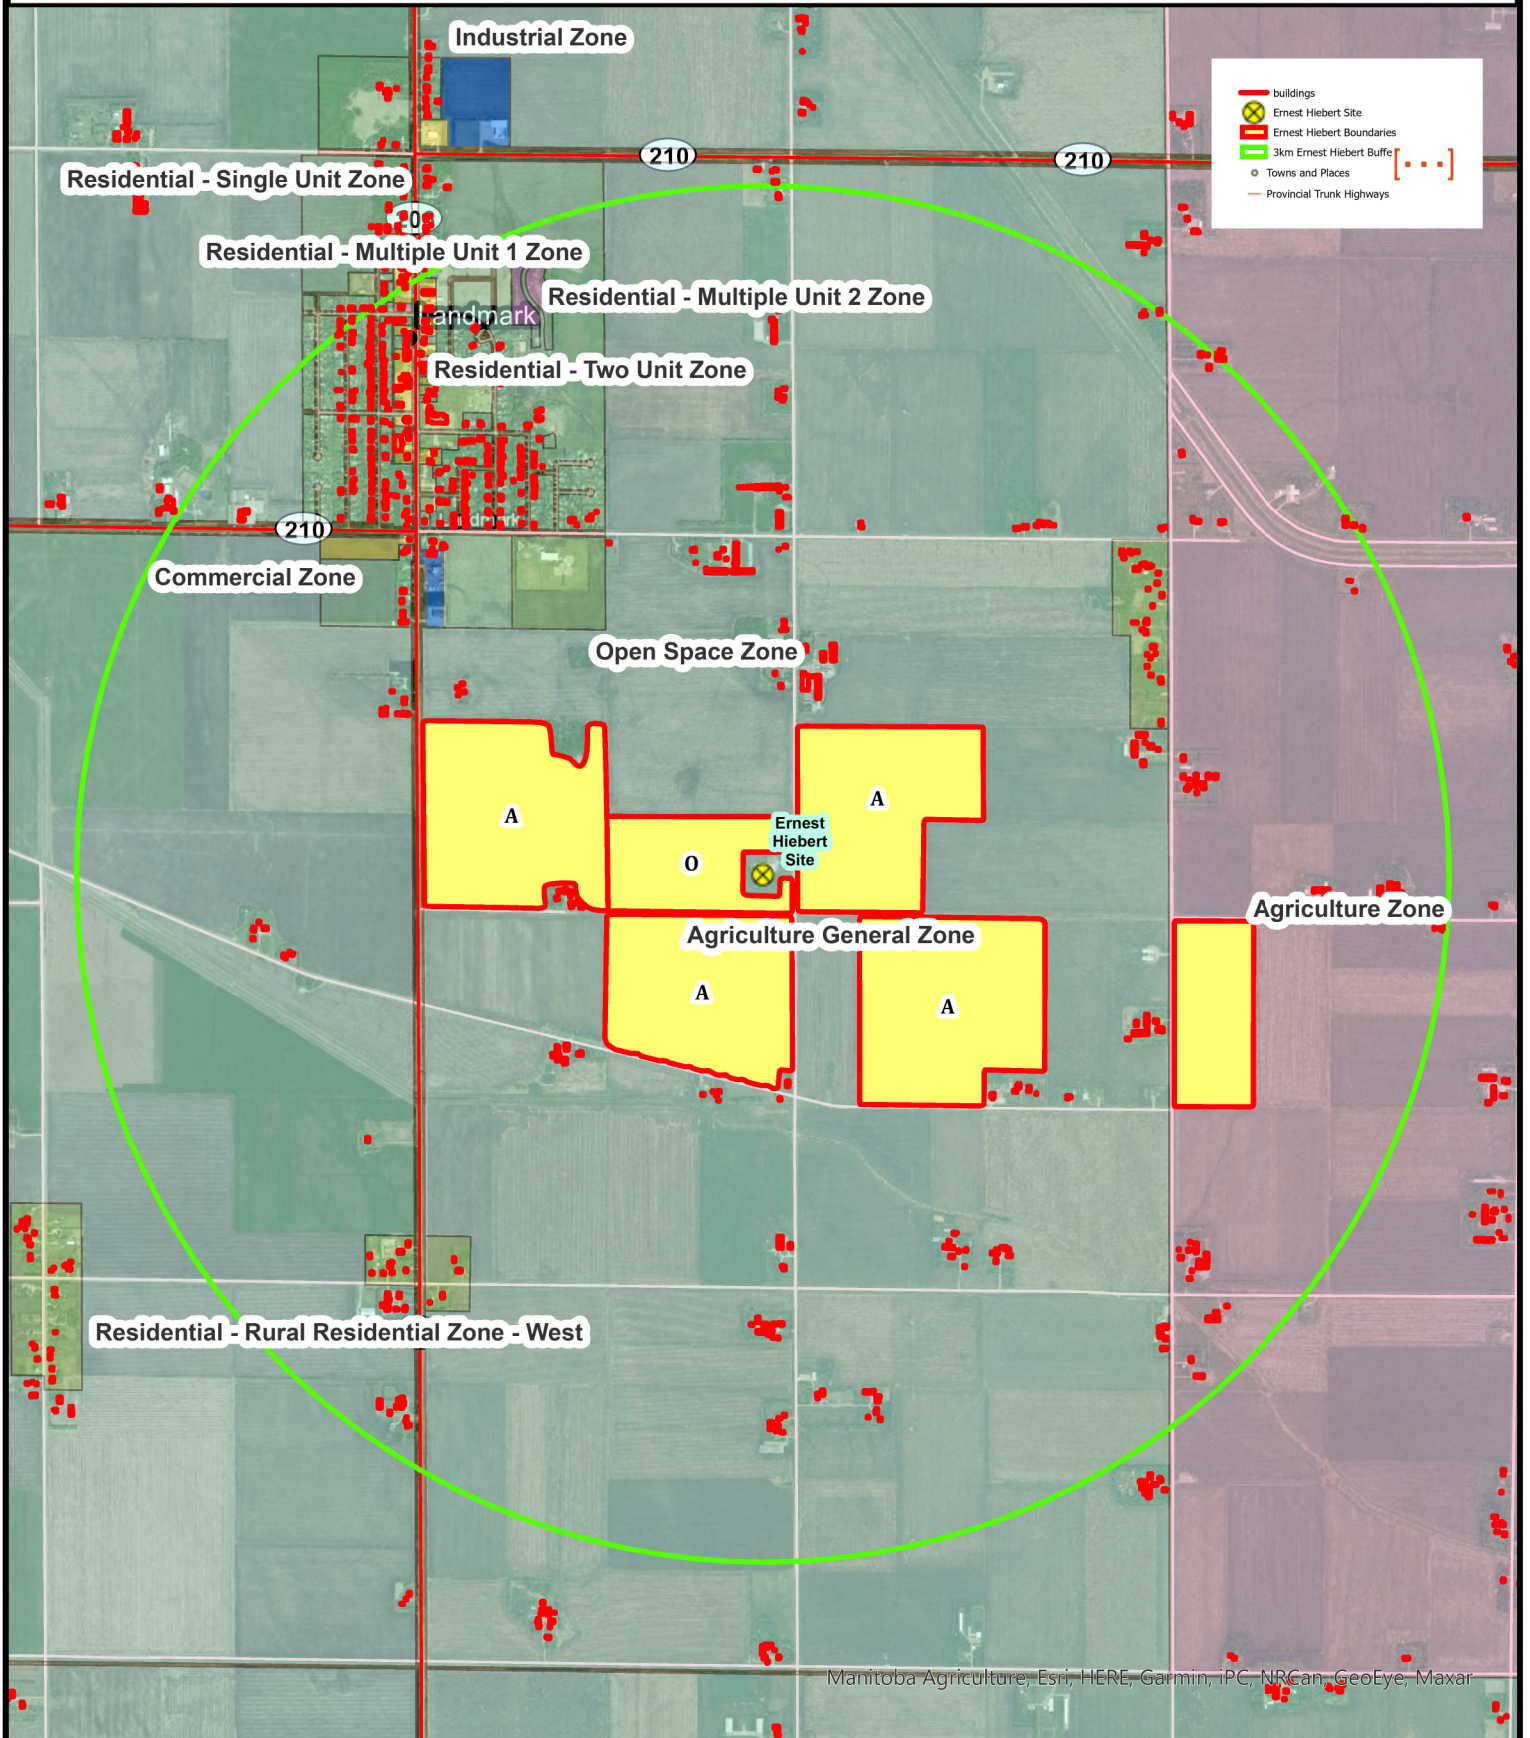

# Ernest Hiebert Land Use: Zoning

- buildings
- Ernest Hiebert Site
- Ernest Hiebert Boundaries
- 3km Ernest Hiebert Buffer
- Towns and Places
- Provincial Trunk Highways

Manitoba Agriculture, Esri, HERE, Garmin, iPC, NRCan, GeoEye, Maxar