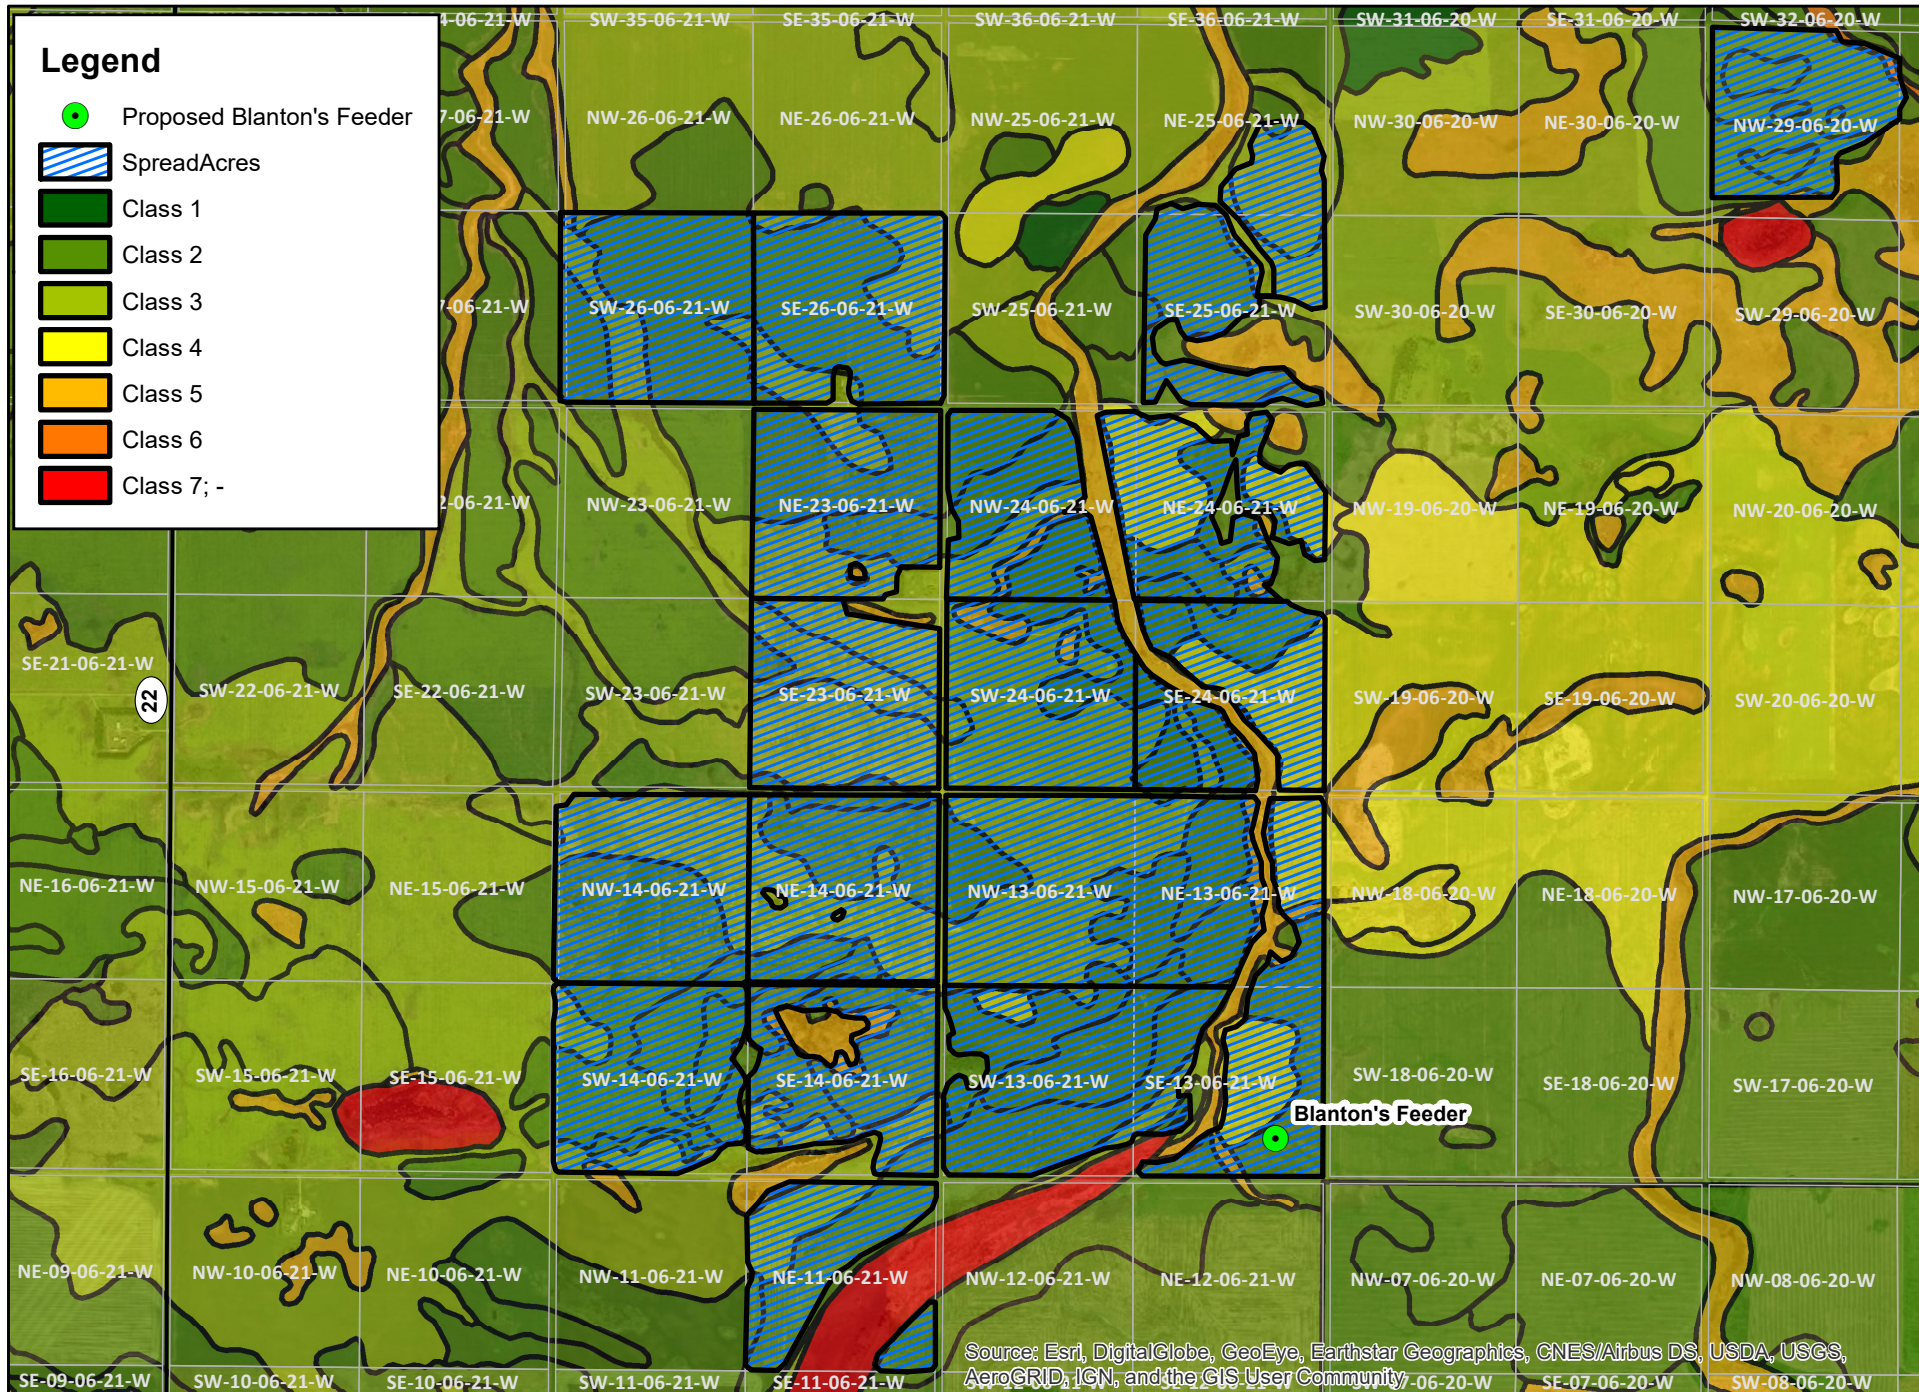

Proposed Blanton's Feeder - Spread Field

Prepared by:
Kieran Hamm
Nutrient Management Coordinator
HyLife Ltd.