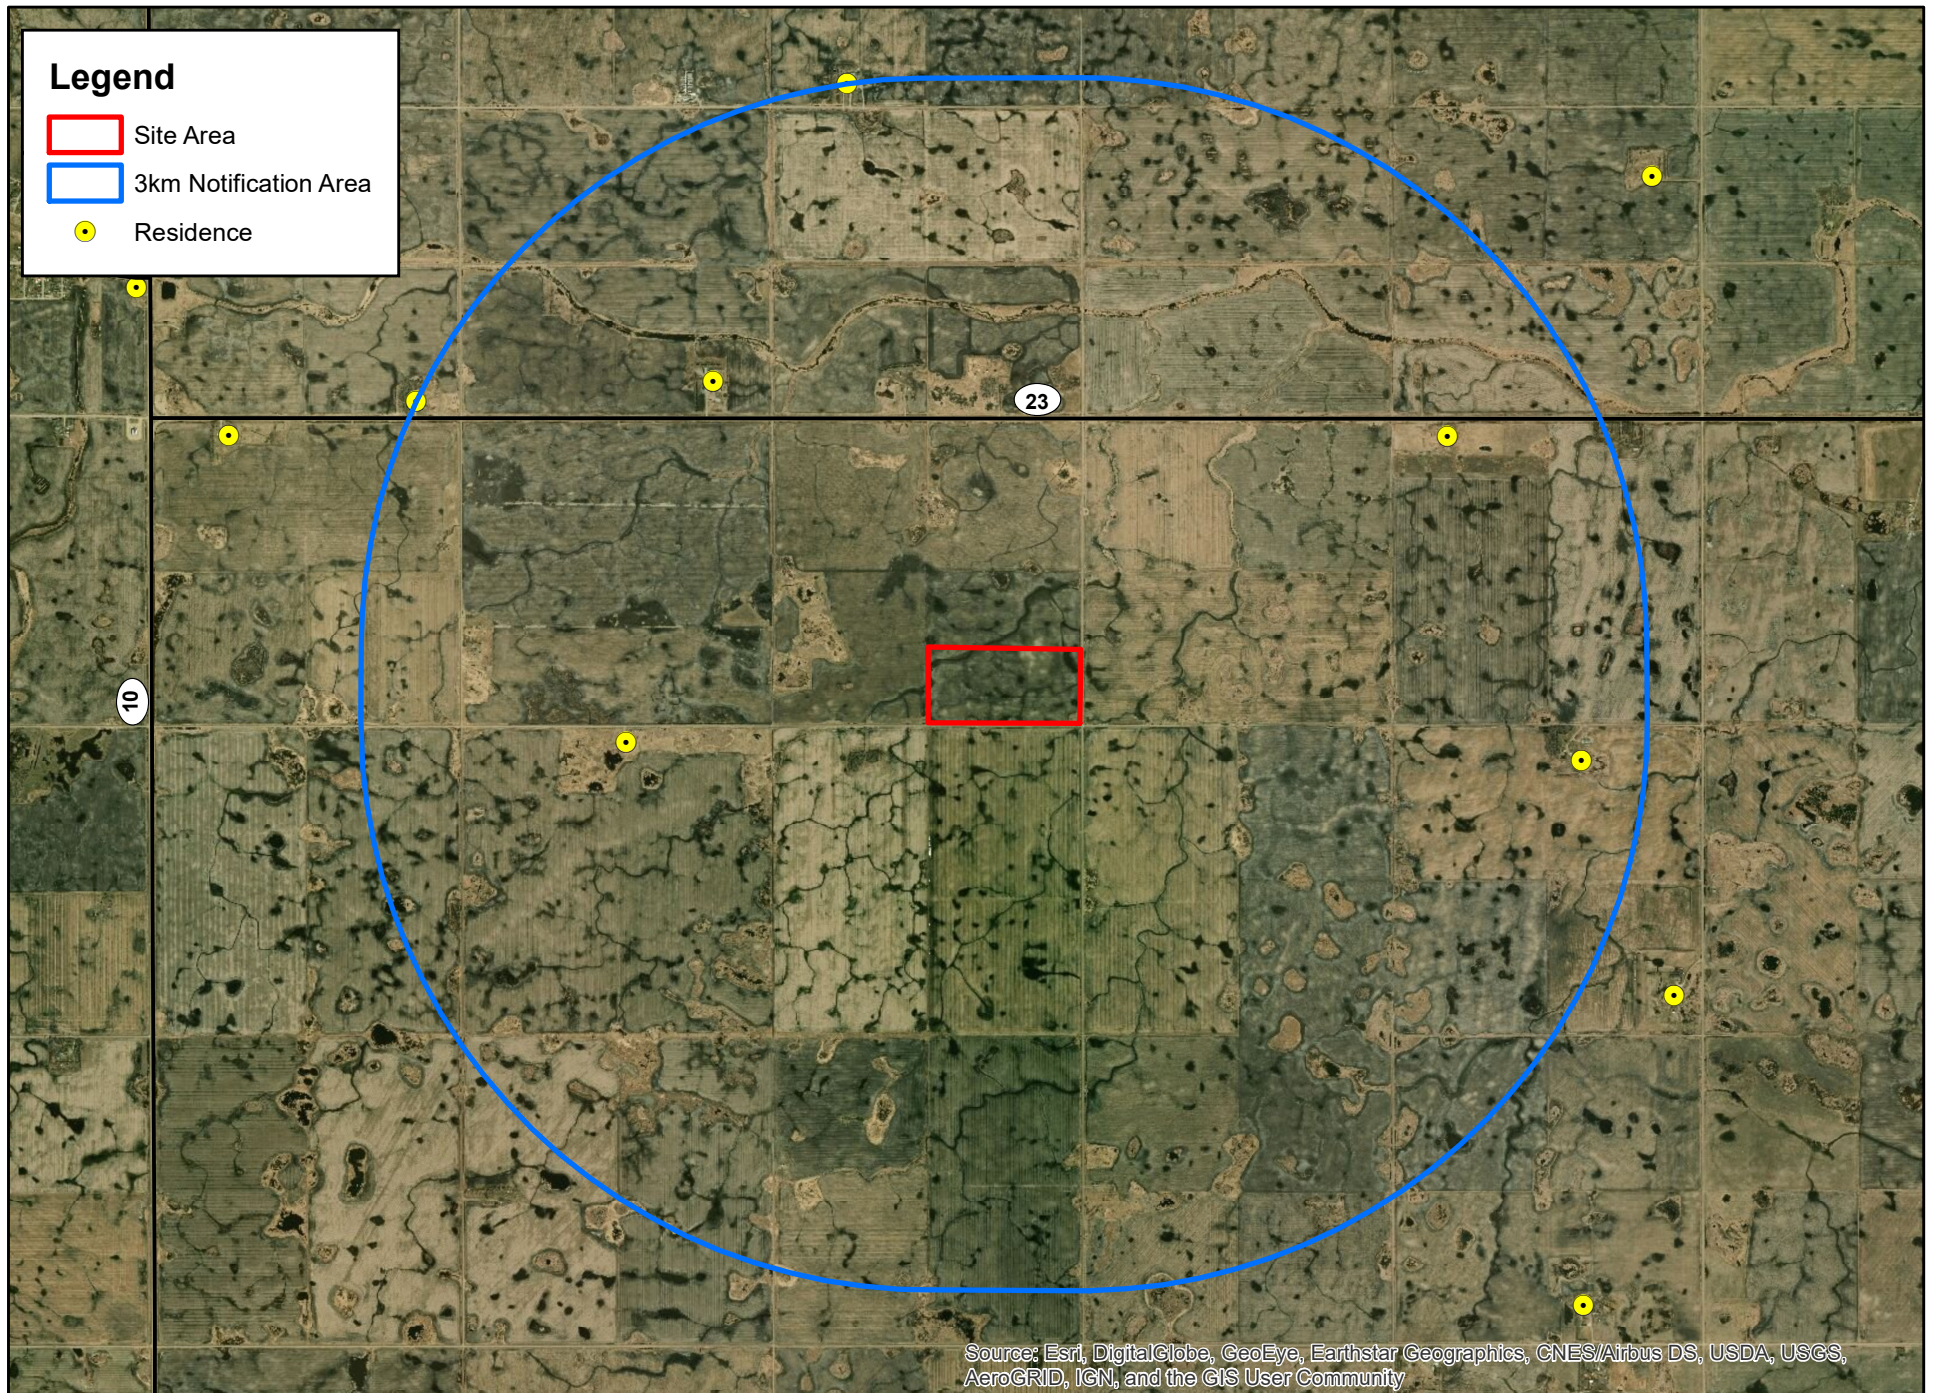

Proposed Woodford Feeders - Land Use Map

Prepared by:
Kieran Hamm
Nutrient Management Coordinator
Hylife Ltd.