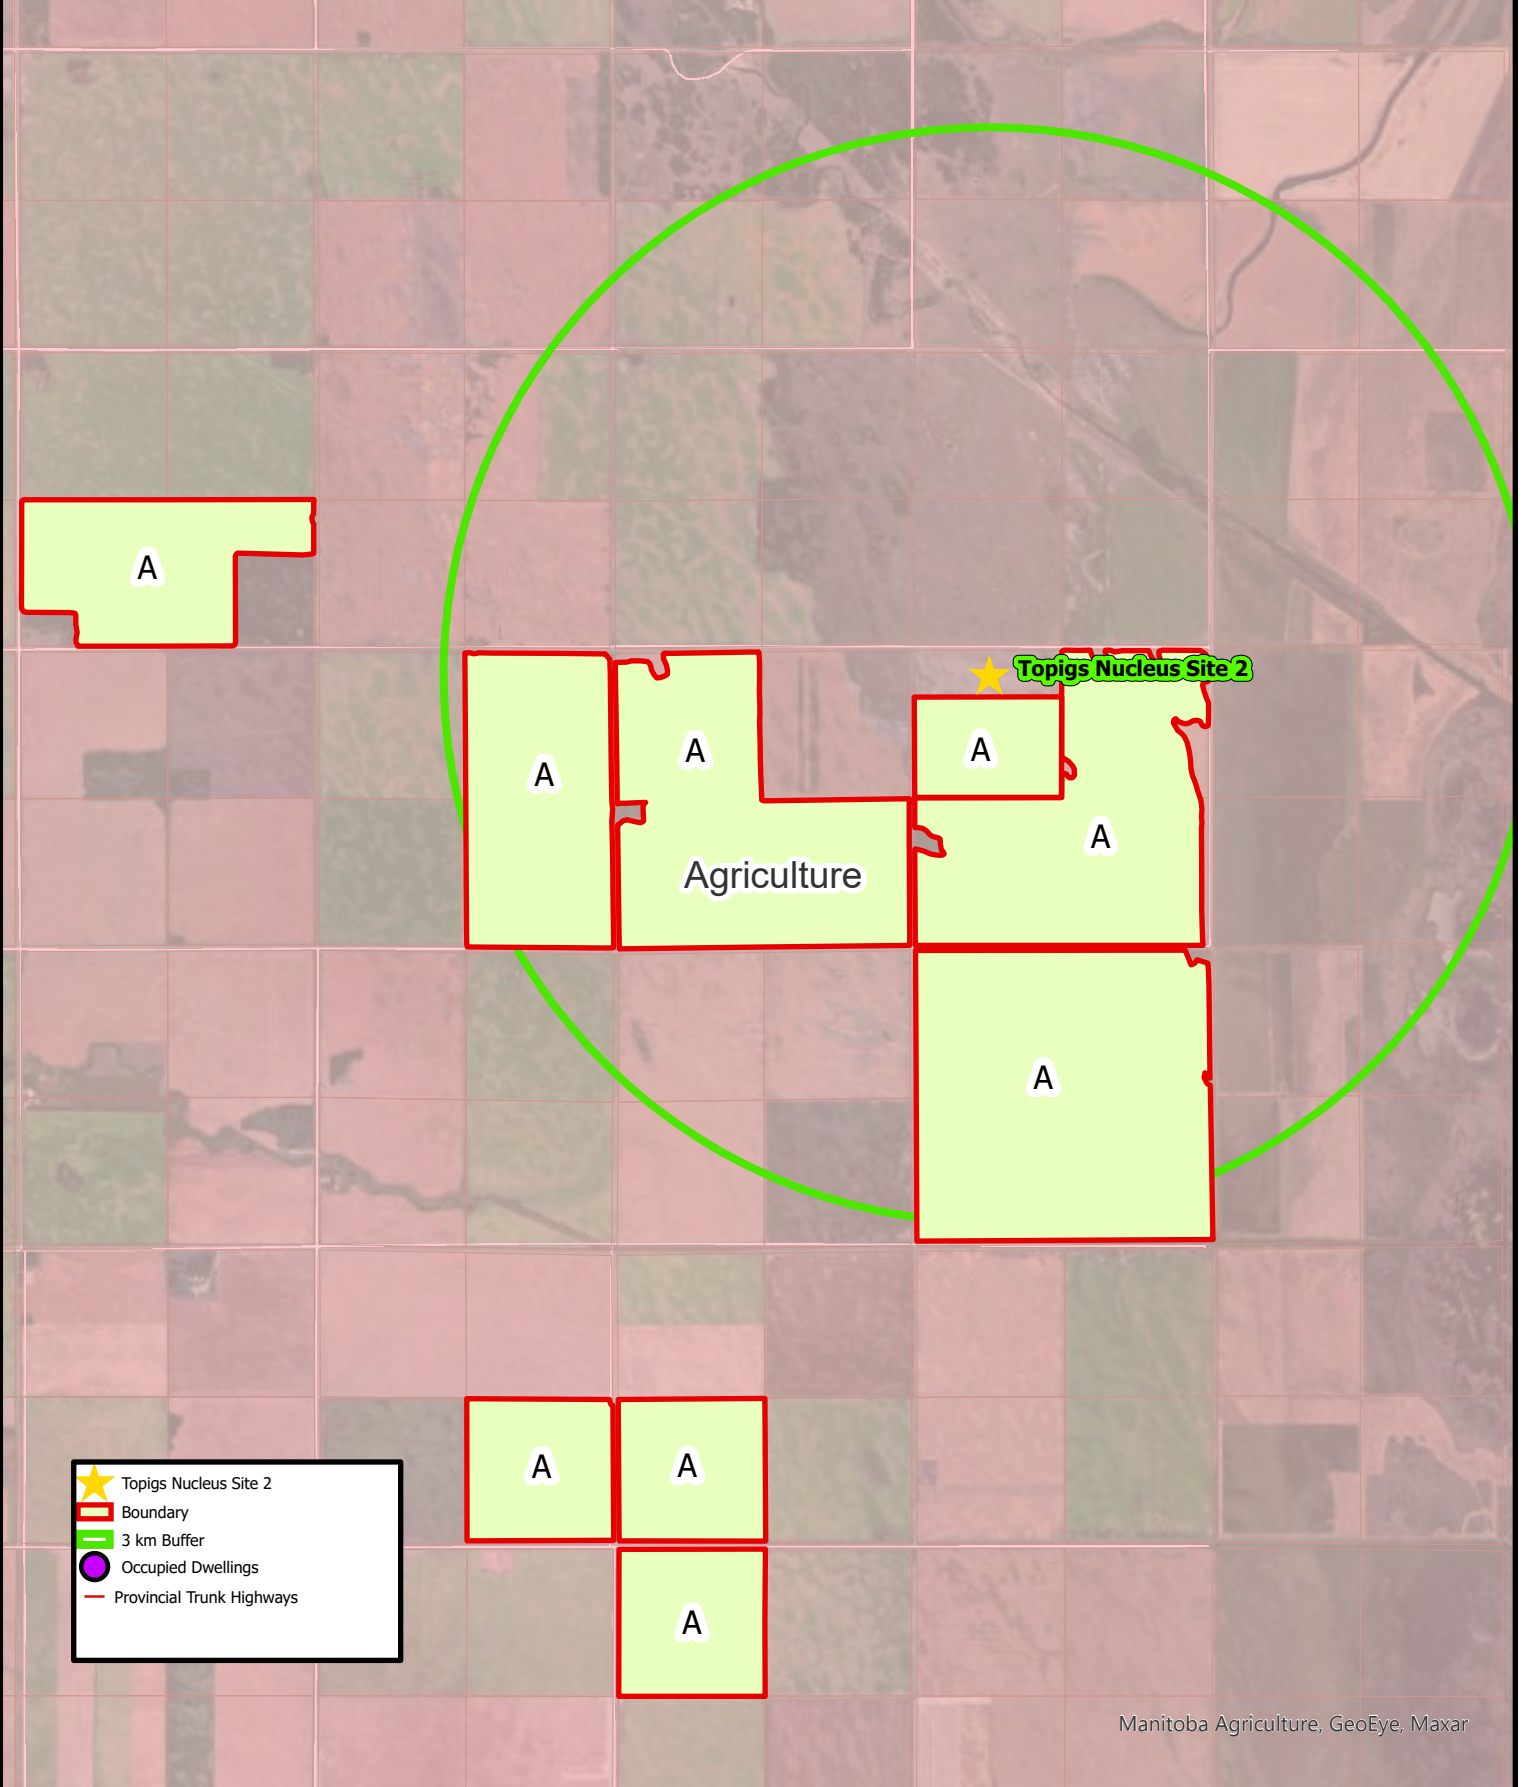

Topigs Norsvin Nucleus Site #2 - Land Use

Manitoba Agriculture, GeoEye, Maxar

Topigs Norsvin Nucleus Site #2 - Dev Plan

Manitoba Agriculture, GeoEye, Maxar