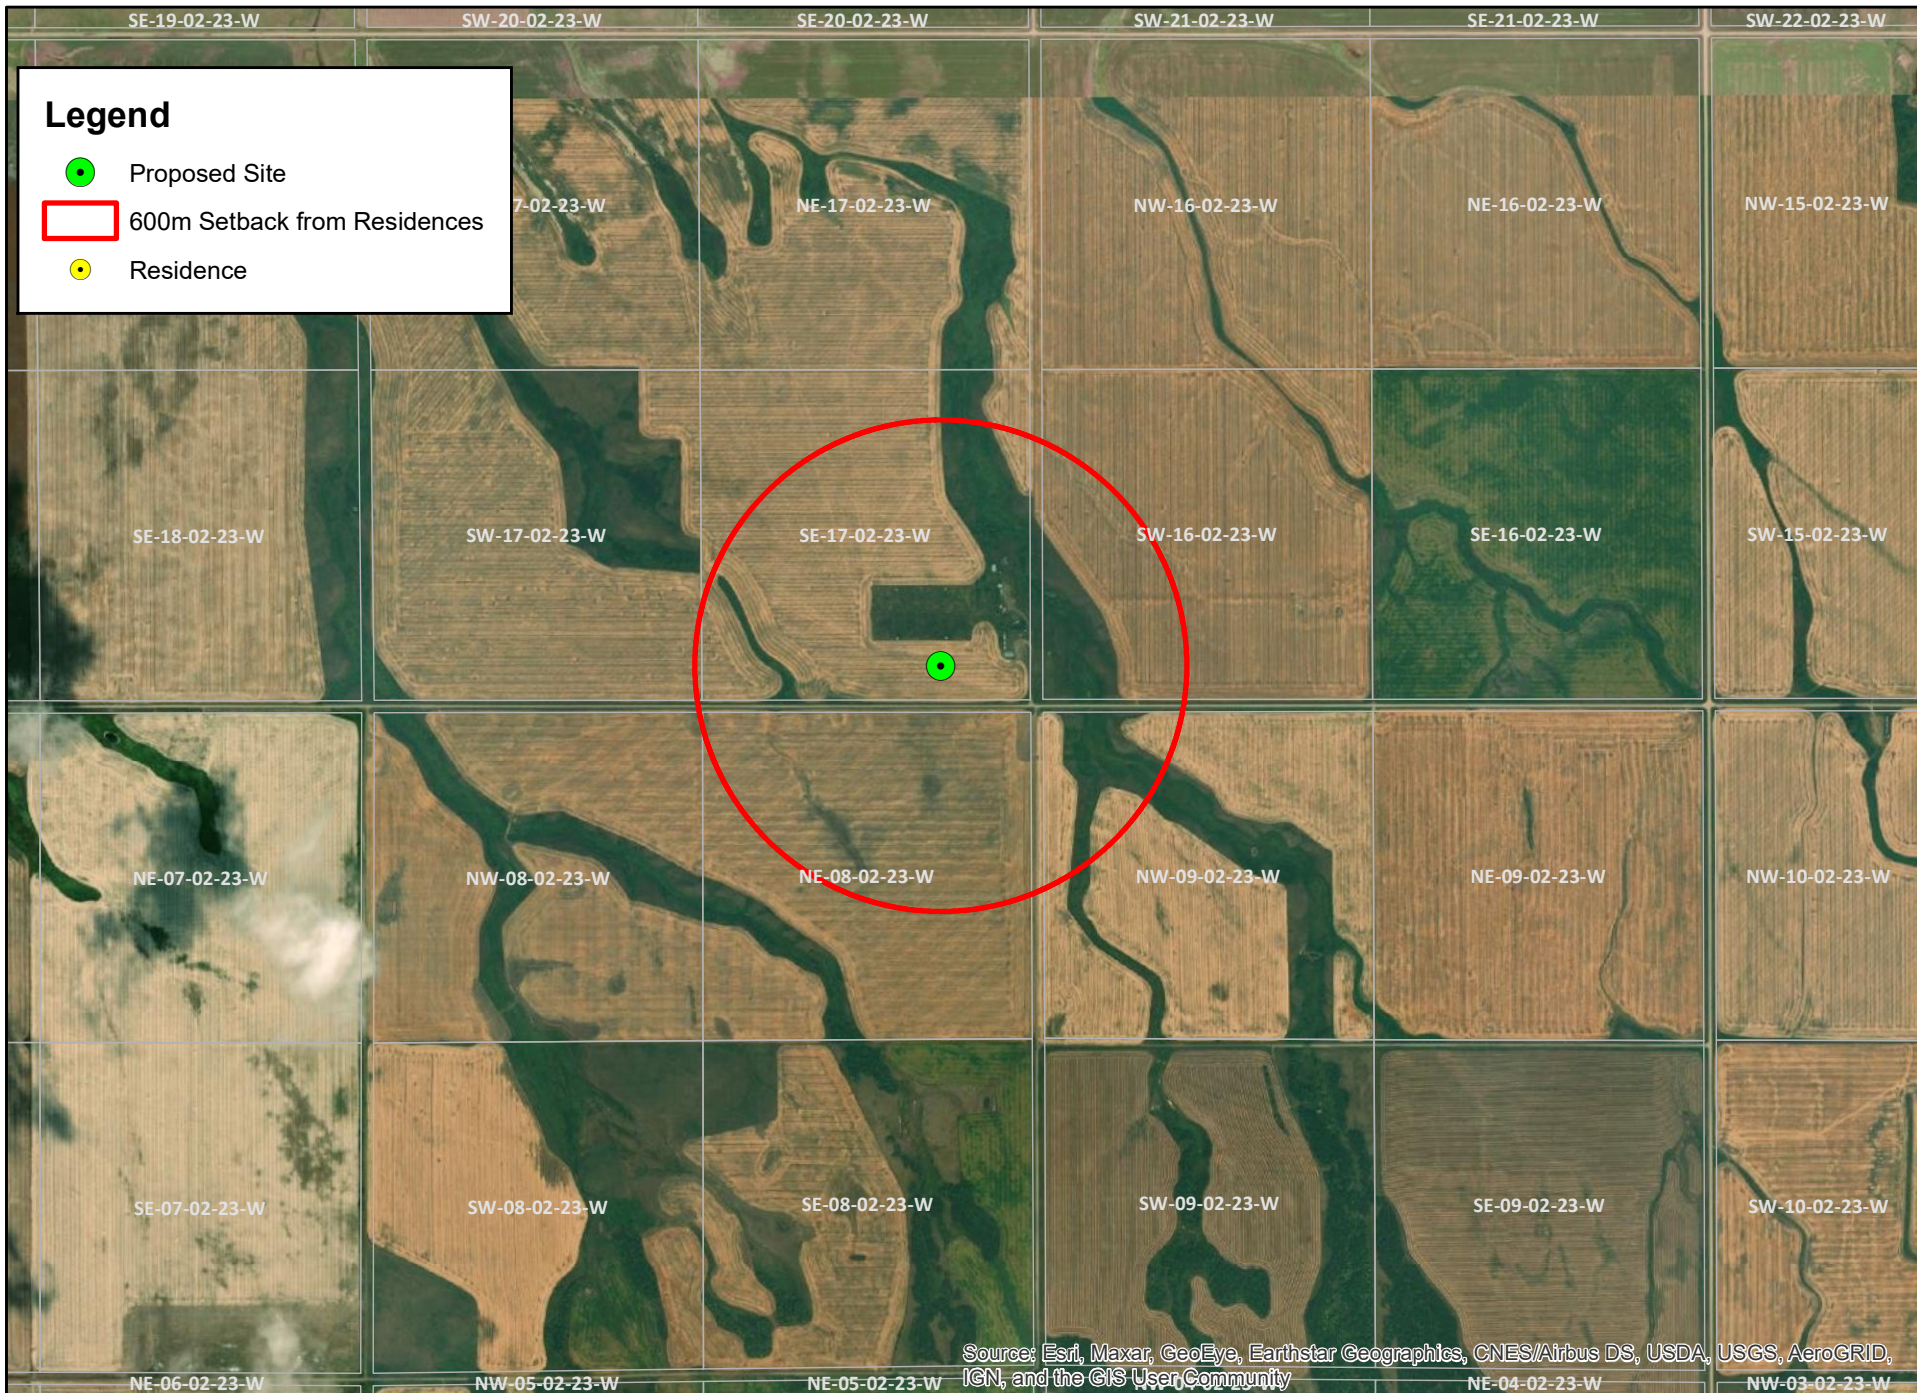

Proposed Site - RM Deloraine-Winchester

Source: Esri, Maxar, GeoEye, Earthstar Geographics, CNES/Airbus DS, USDA, USGS, AeroGRID, IGN, and the GIS User Community

Prepared by:
Kieran Hamm
Nutrient Management Coordinator
HyLife Ltd.