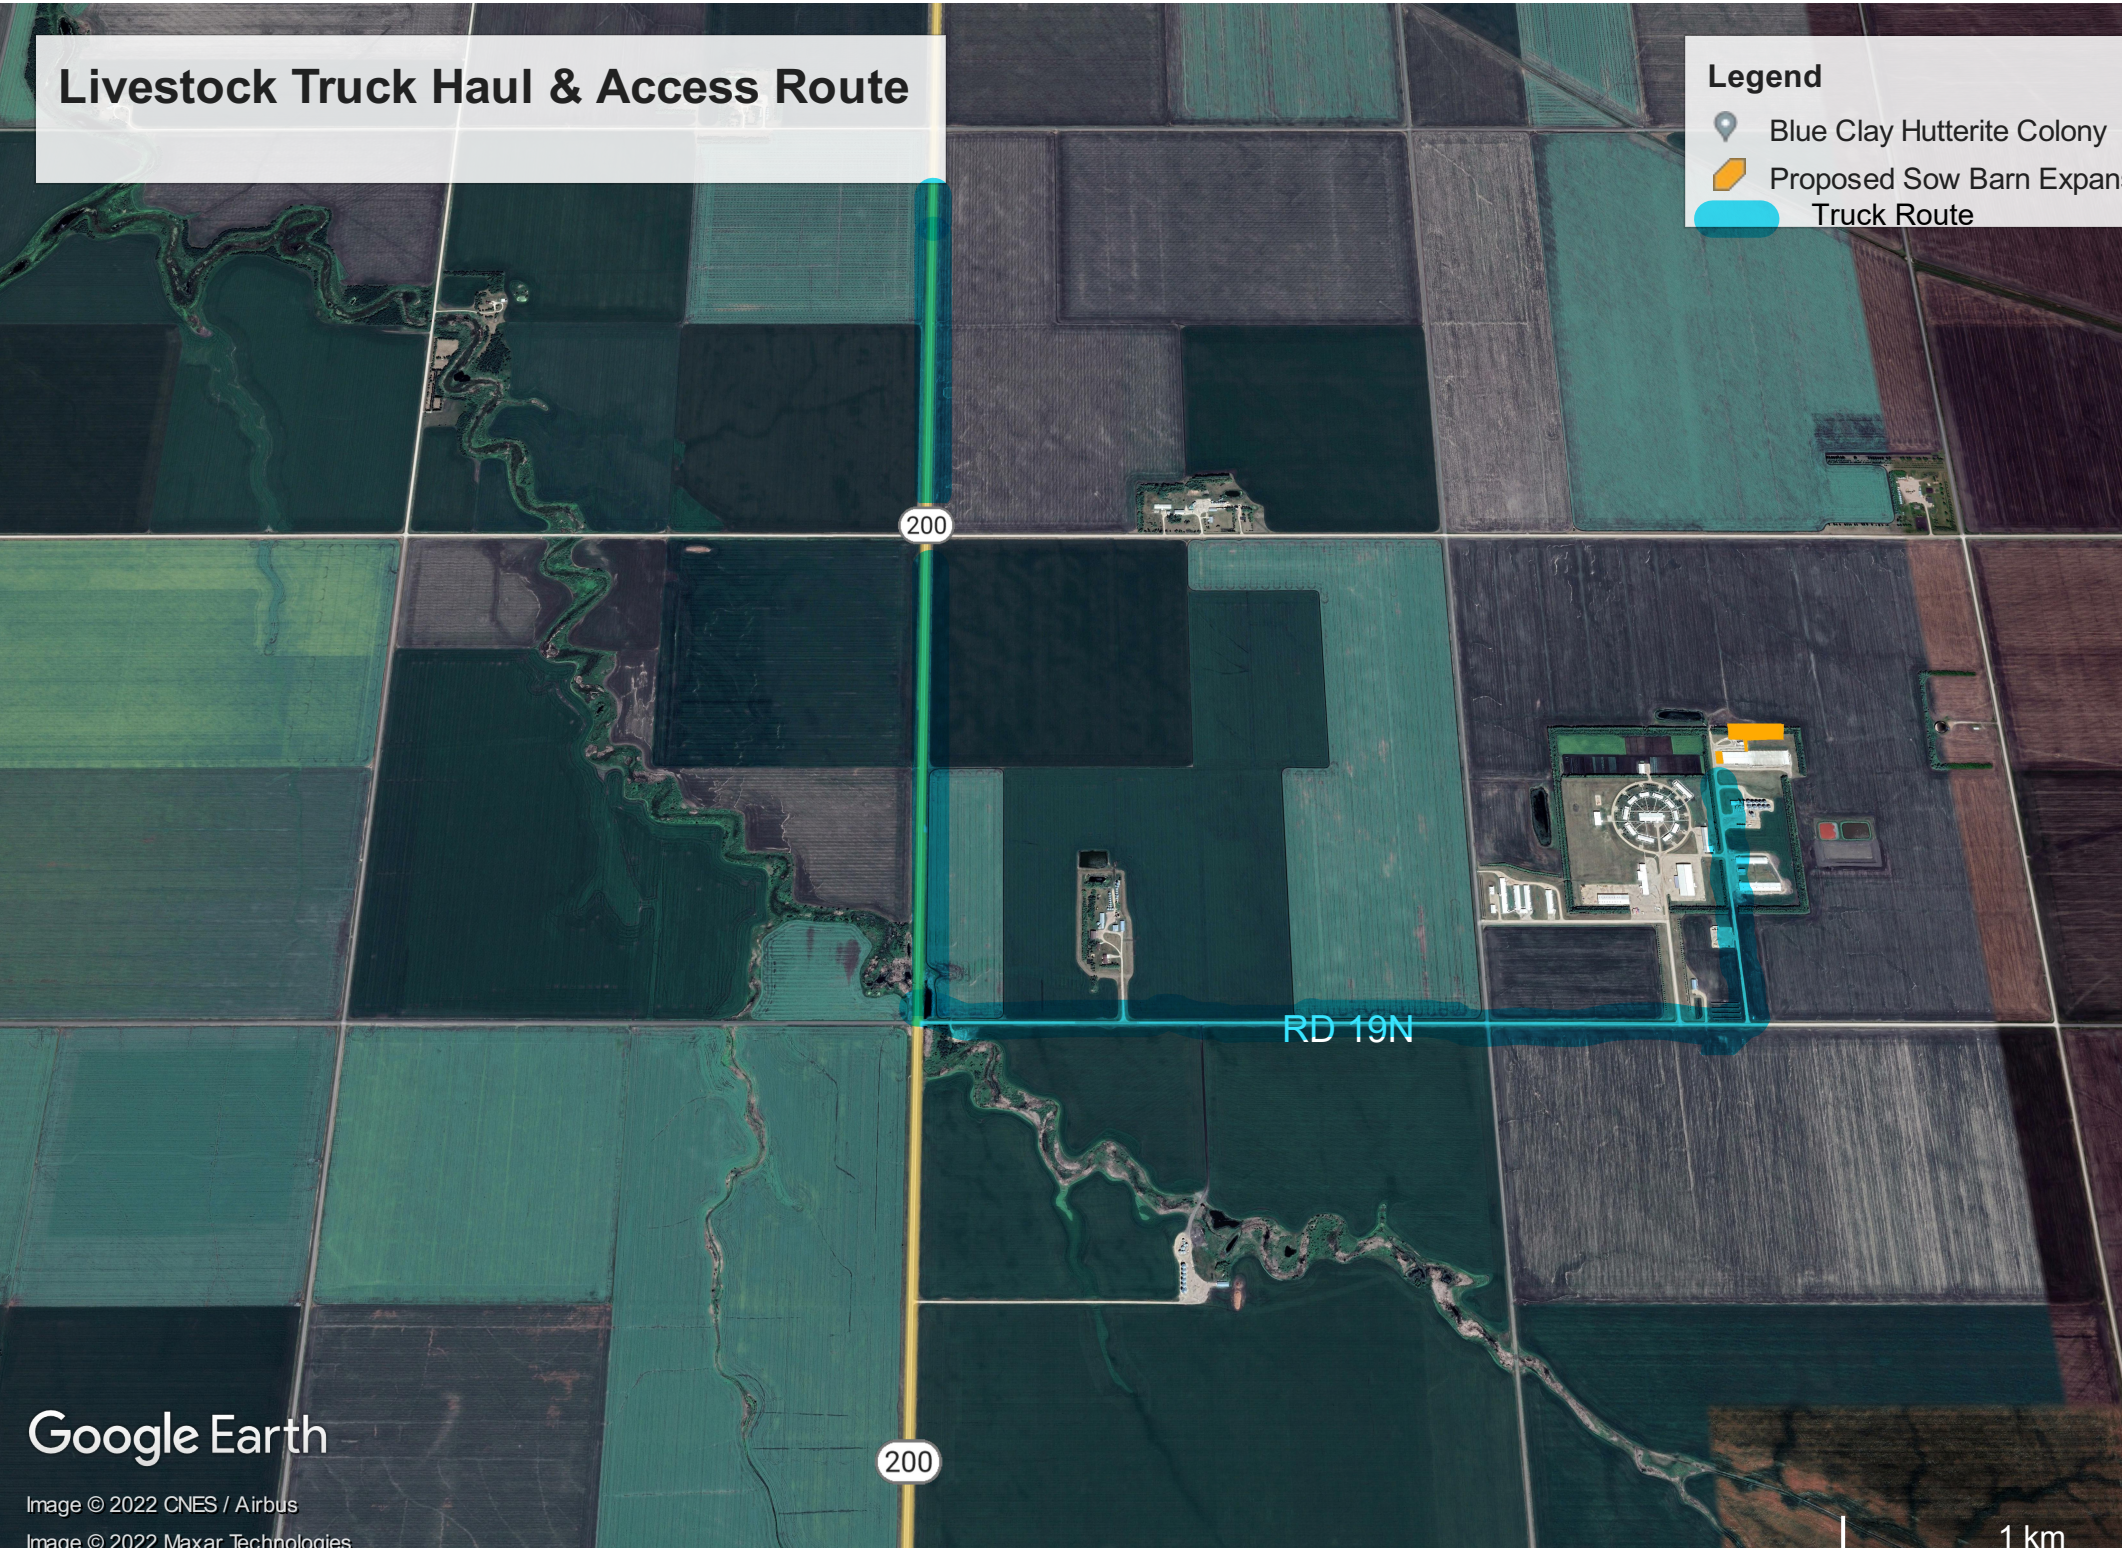

Livestock Truck Haul & Access Route

Legend

-  Blue Clay Hutterite Colony
-  Proposed Sow Barn Expansion
-  Truck Route

RD 19N

200

200

1 km

Google Earth

Image © 2022 CNES / Airbus

Image © 2022 Maxar Technologies