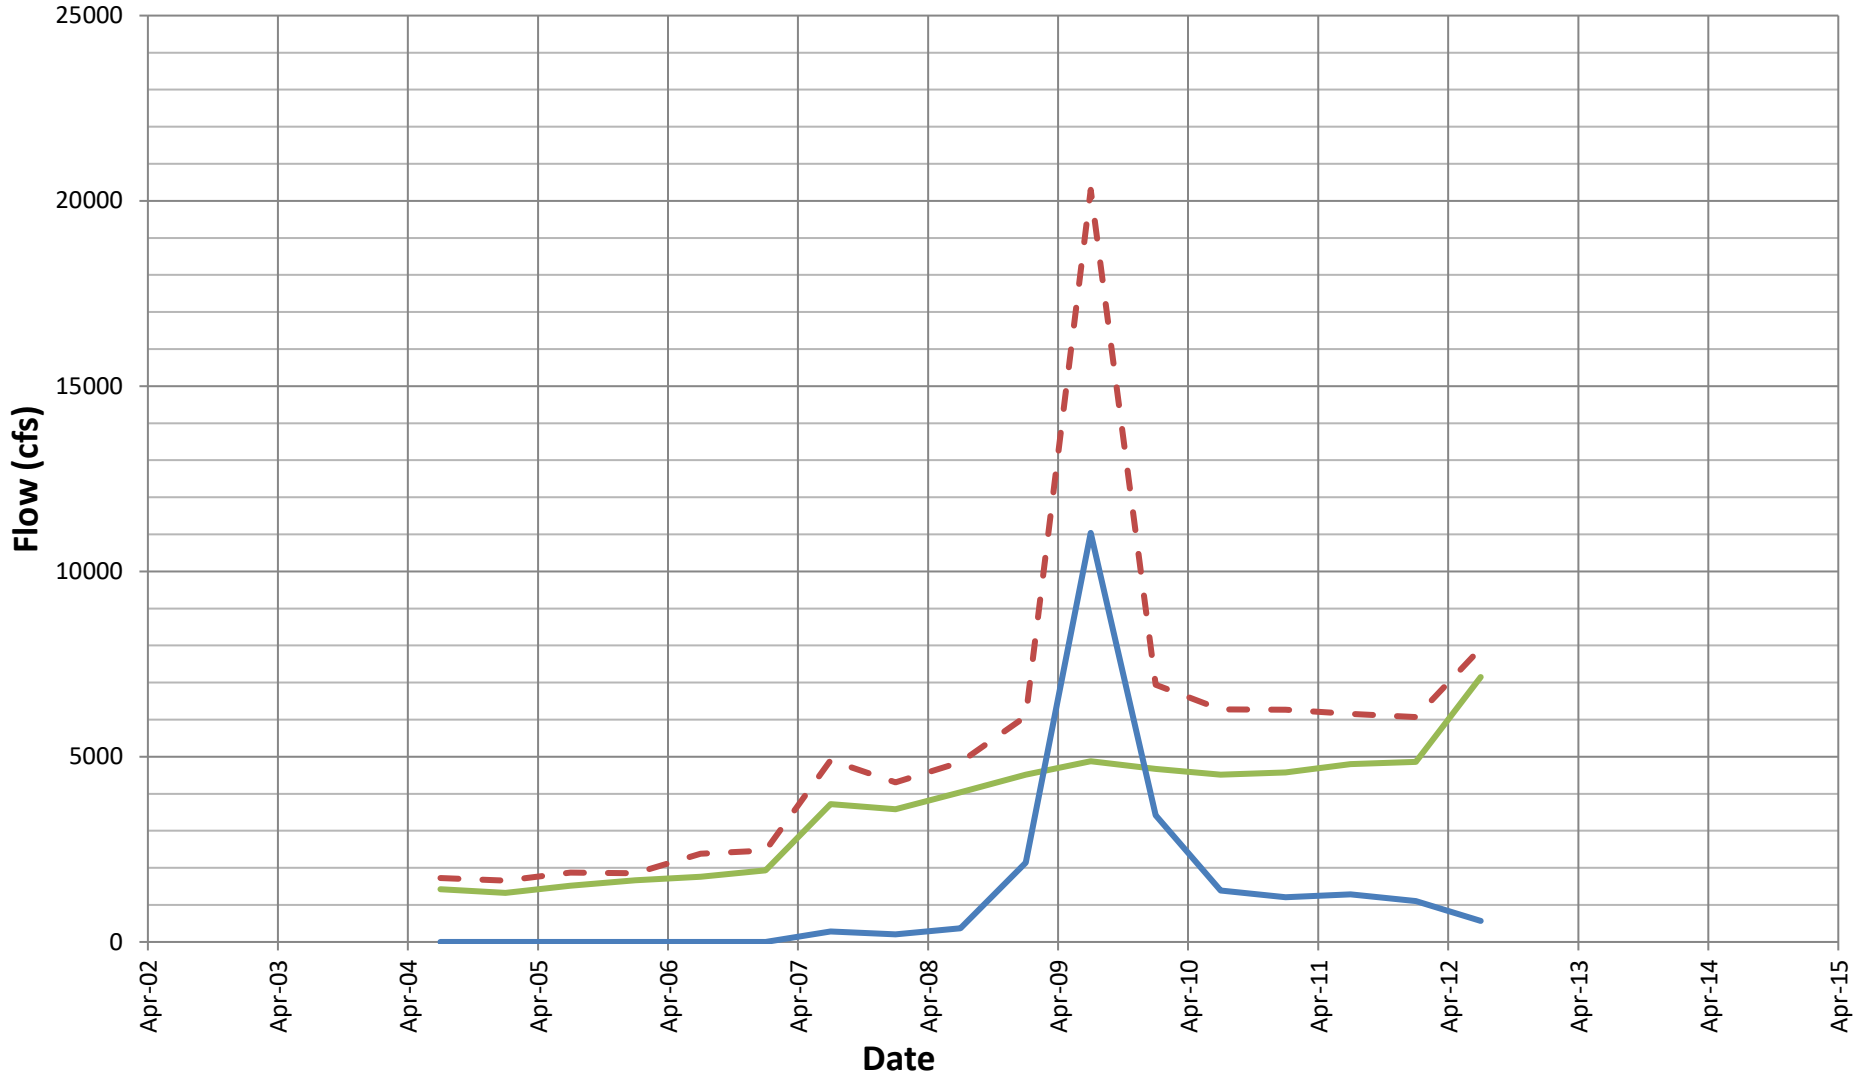

## Portage Diversion Flows (Imperial)

— Bascule Gate Flow      - - - Reservoir Inflow      — Portage Diversion Flow

## Portage Diversion Flows (Metric)

— Bascule Gate Flow      - - Reservoir Inflow      — Portage Diversion Flow