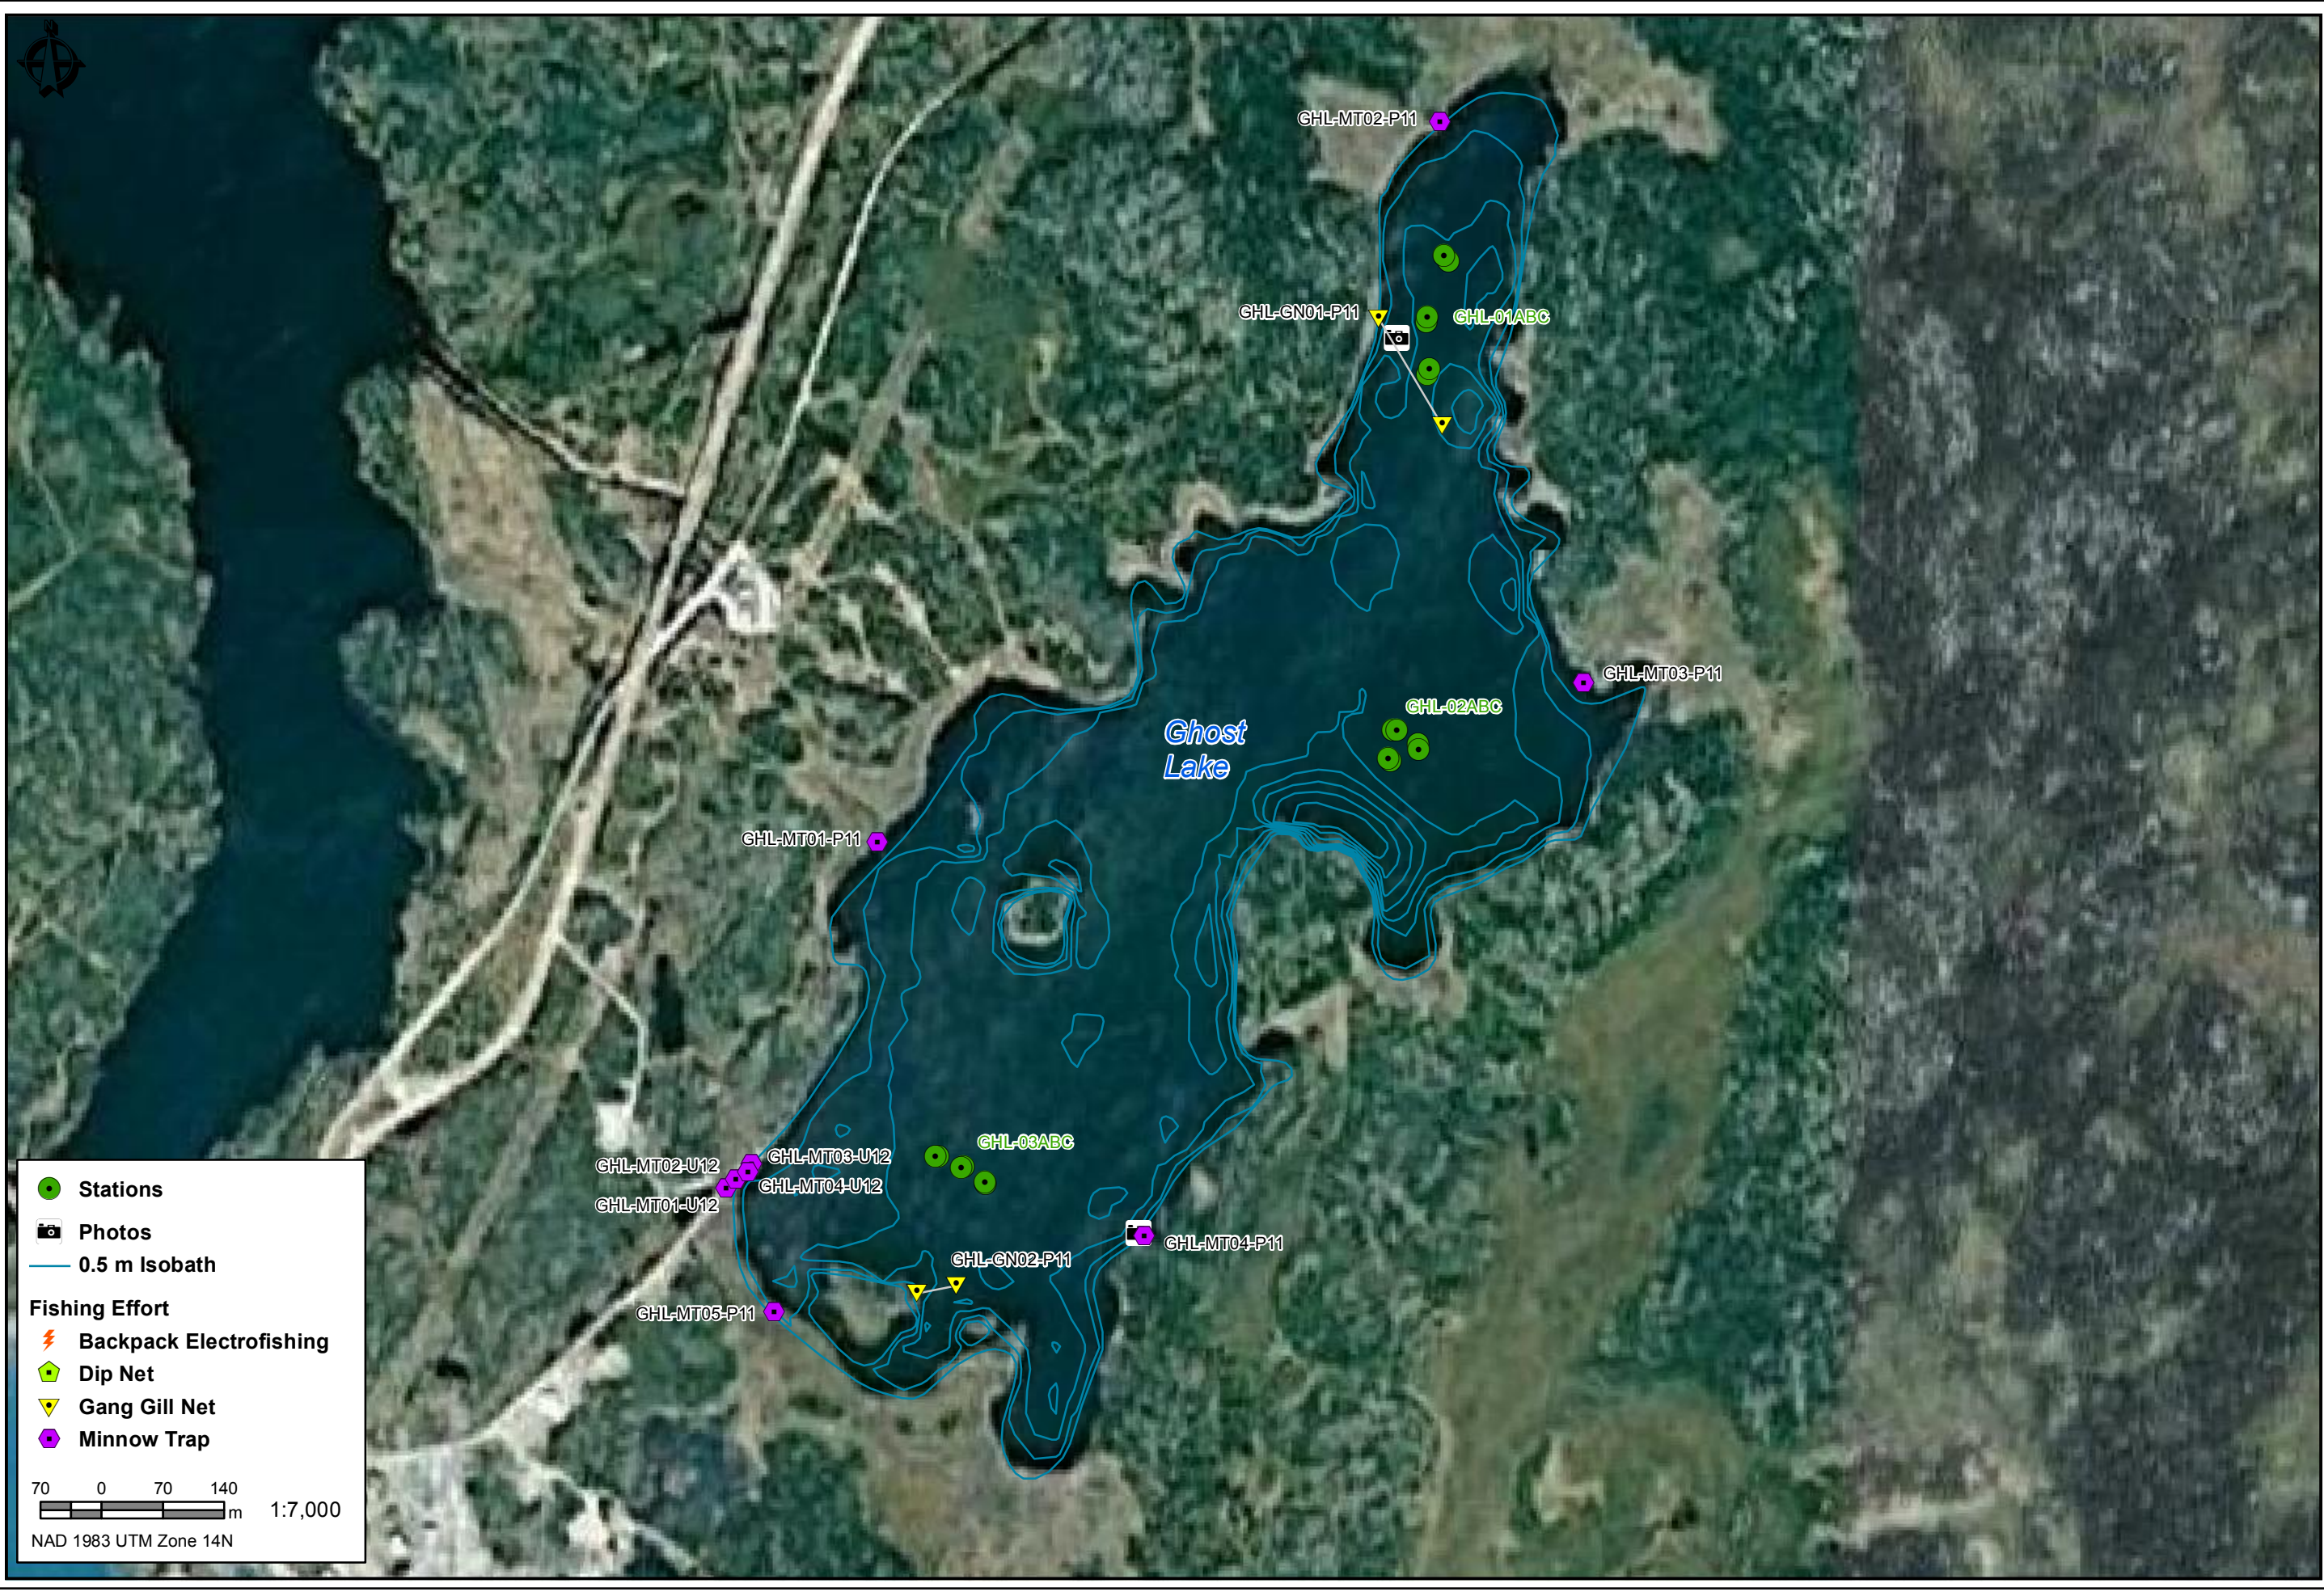

**Stations**

- Stations

**Photos**

- Photos

**0.5 m Isobath**

- 0.5 m Isobath

**Fishing Effort**

- Backpack Electrofishing
- Dip Net
- Gang Gill Net
- Minnow Trap

30 0 30 60  
m 1:3,000  
NAD 1983 UTM Zone 14N

**Stations**

- Stations

**Photos**

- 📷 Photos

**0.5 m Isobath**

- 0.5 m Isobath

**Fishing Effort**

- ⚡ Backpack Electrofishing
- 📏 Dip Net
- 📉 Gang Gill Net
- 🐟 Minnow Trap

70 0 70 140  
m 1:7,000  
NAD 1983 UTM Zone 14N