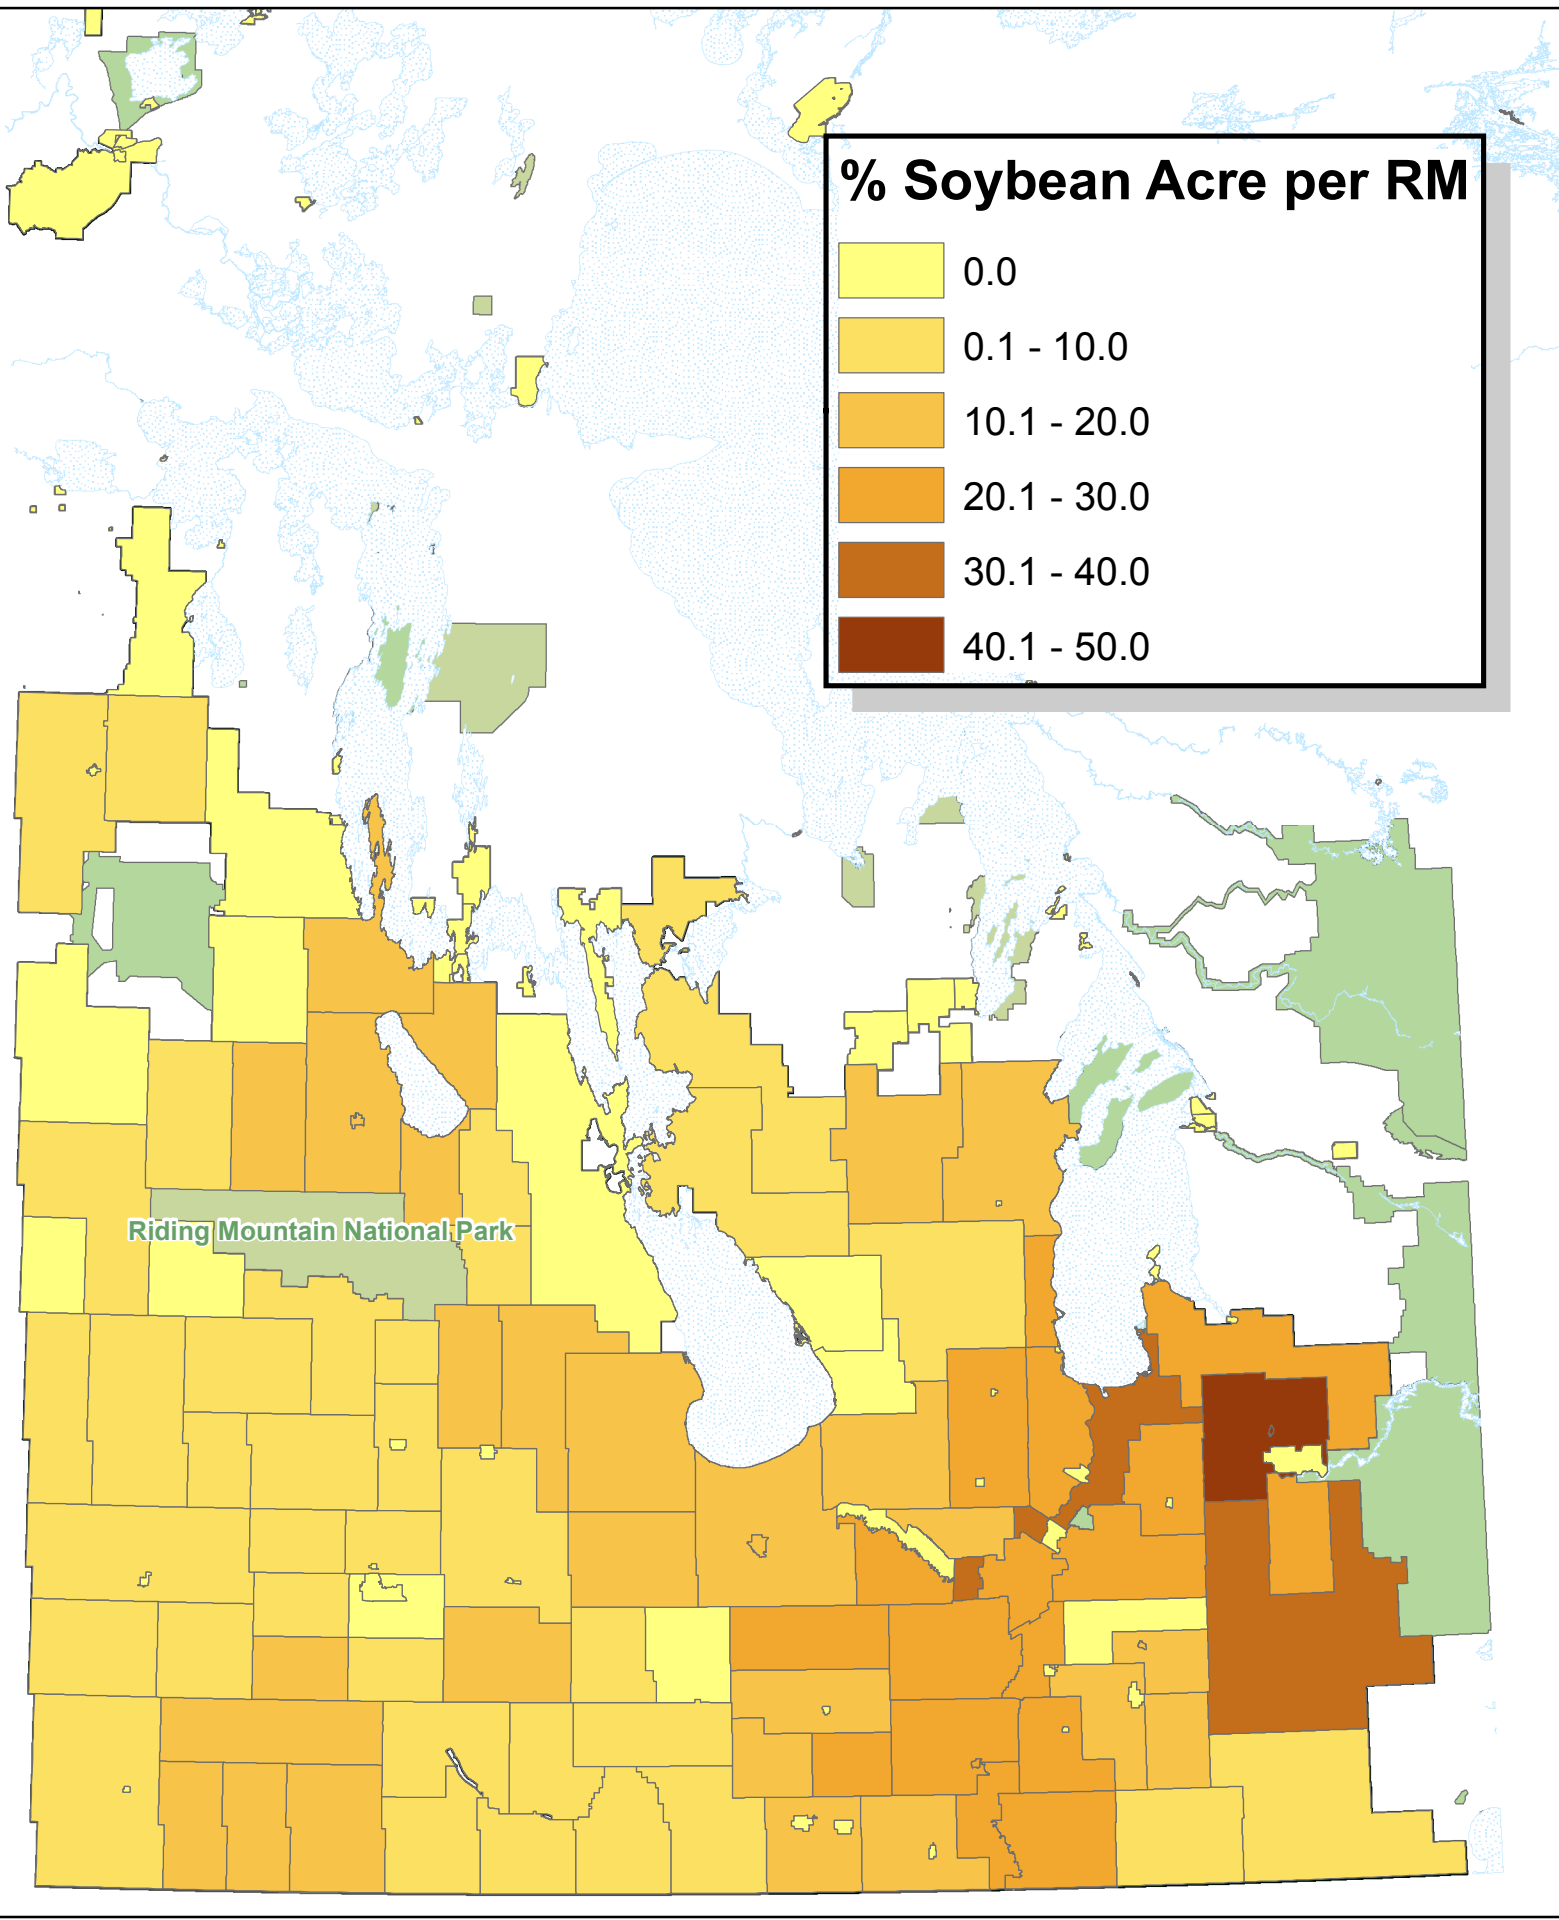

% Soybean Acre per RM

Riding Mountain National Park

Manitoba shall not be liable in respect of any claim, demand or action, irrespective of the nature of the cause of the claim, demand, or action alleging any loss, injury or damages which may result from the user's use or possession of the data presented here. Manitoba shall not be liable in any way for any direct, special, incidental or consequential damages arising out of the use or inability to use this data.

Source: Statistics Canada - 2016 Census of Agriculture