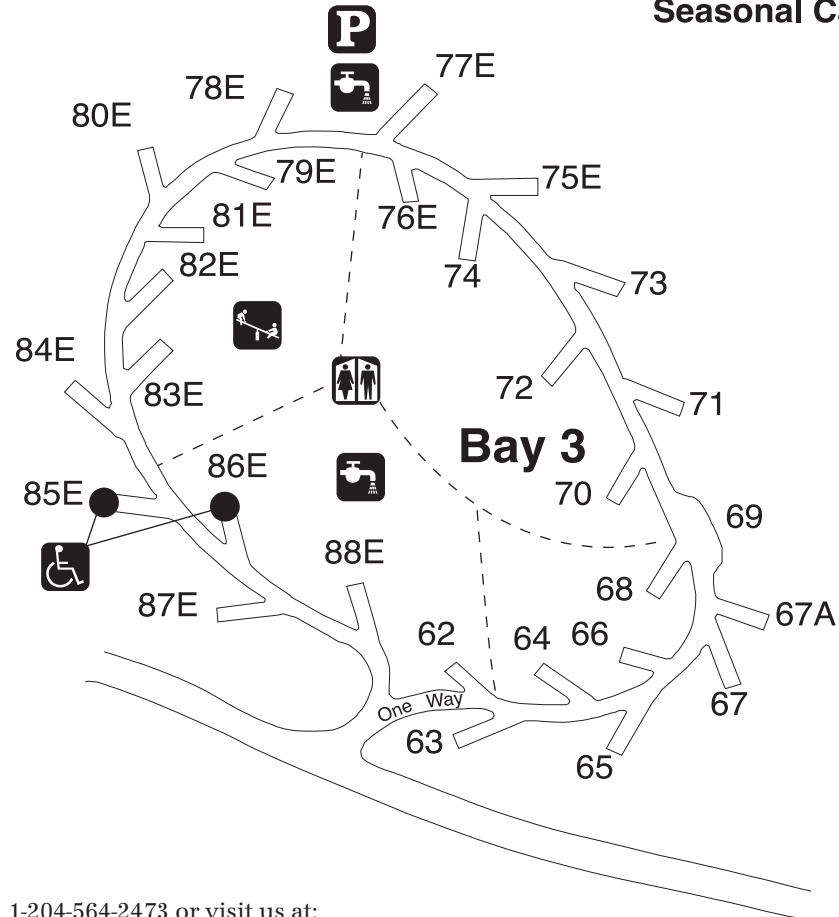

Asessippi Seasonal Camping Sites

Asessippi
Provincial Park

Bay 3 Seasonal Camping

NOT TO SCALE

LEGEND

-  DISABILITY ACCESSIBLE
-  PARKING
-  PUBLIC TELEPHONE
-  PLAYGROUND
-  WASHROOMS
-  WATER SUPPLY
- E ELECTRICAL SERVICE

SEASONAL SITES

BAY 3: Sites #62-88

NOTE:

- For Asessippi Campground call 1-204-564-2473 or visit us at: www.manitobaparks.com
- IN CASE OF EMERGENCY CALL 911